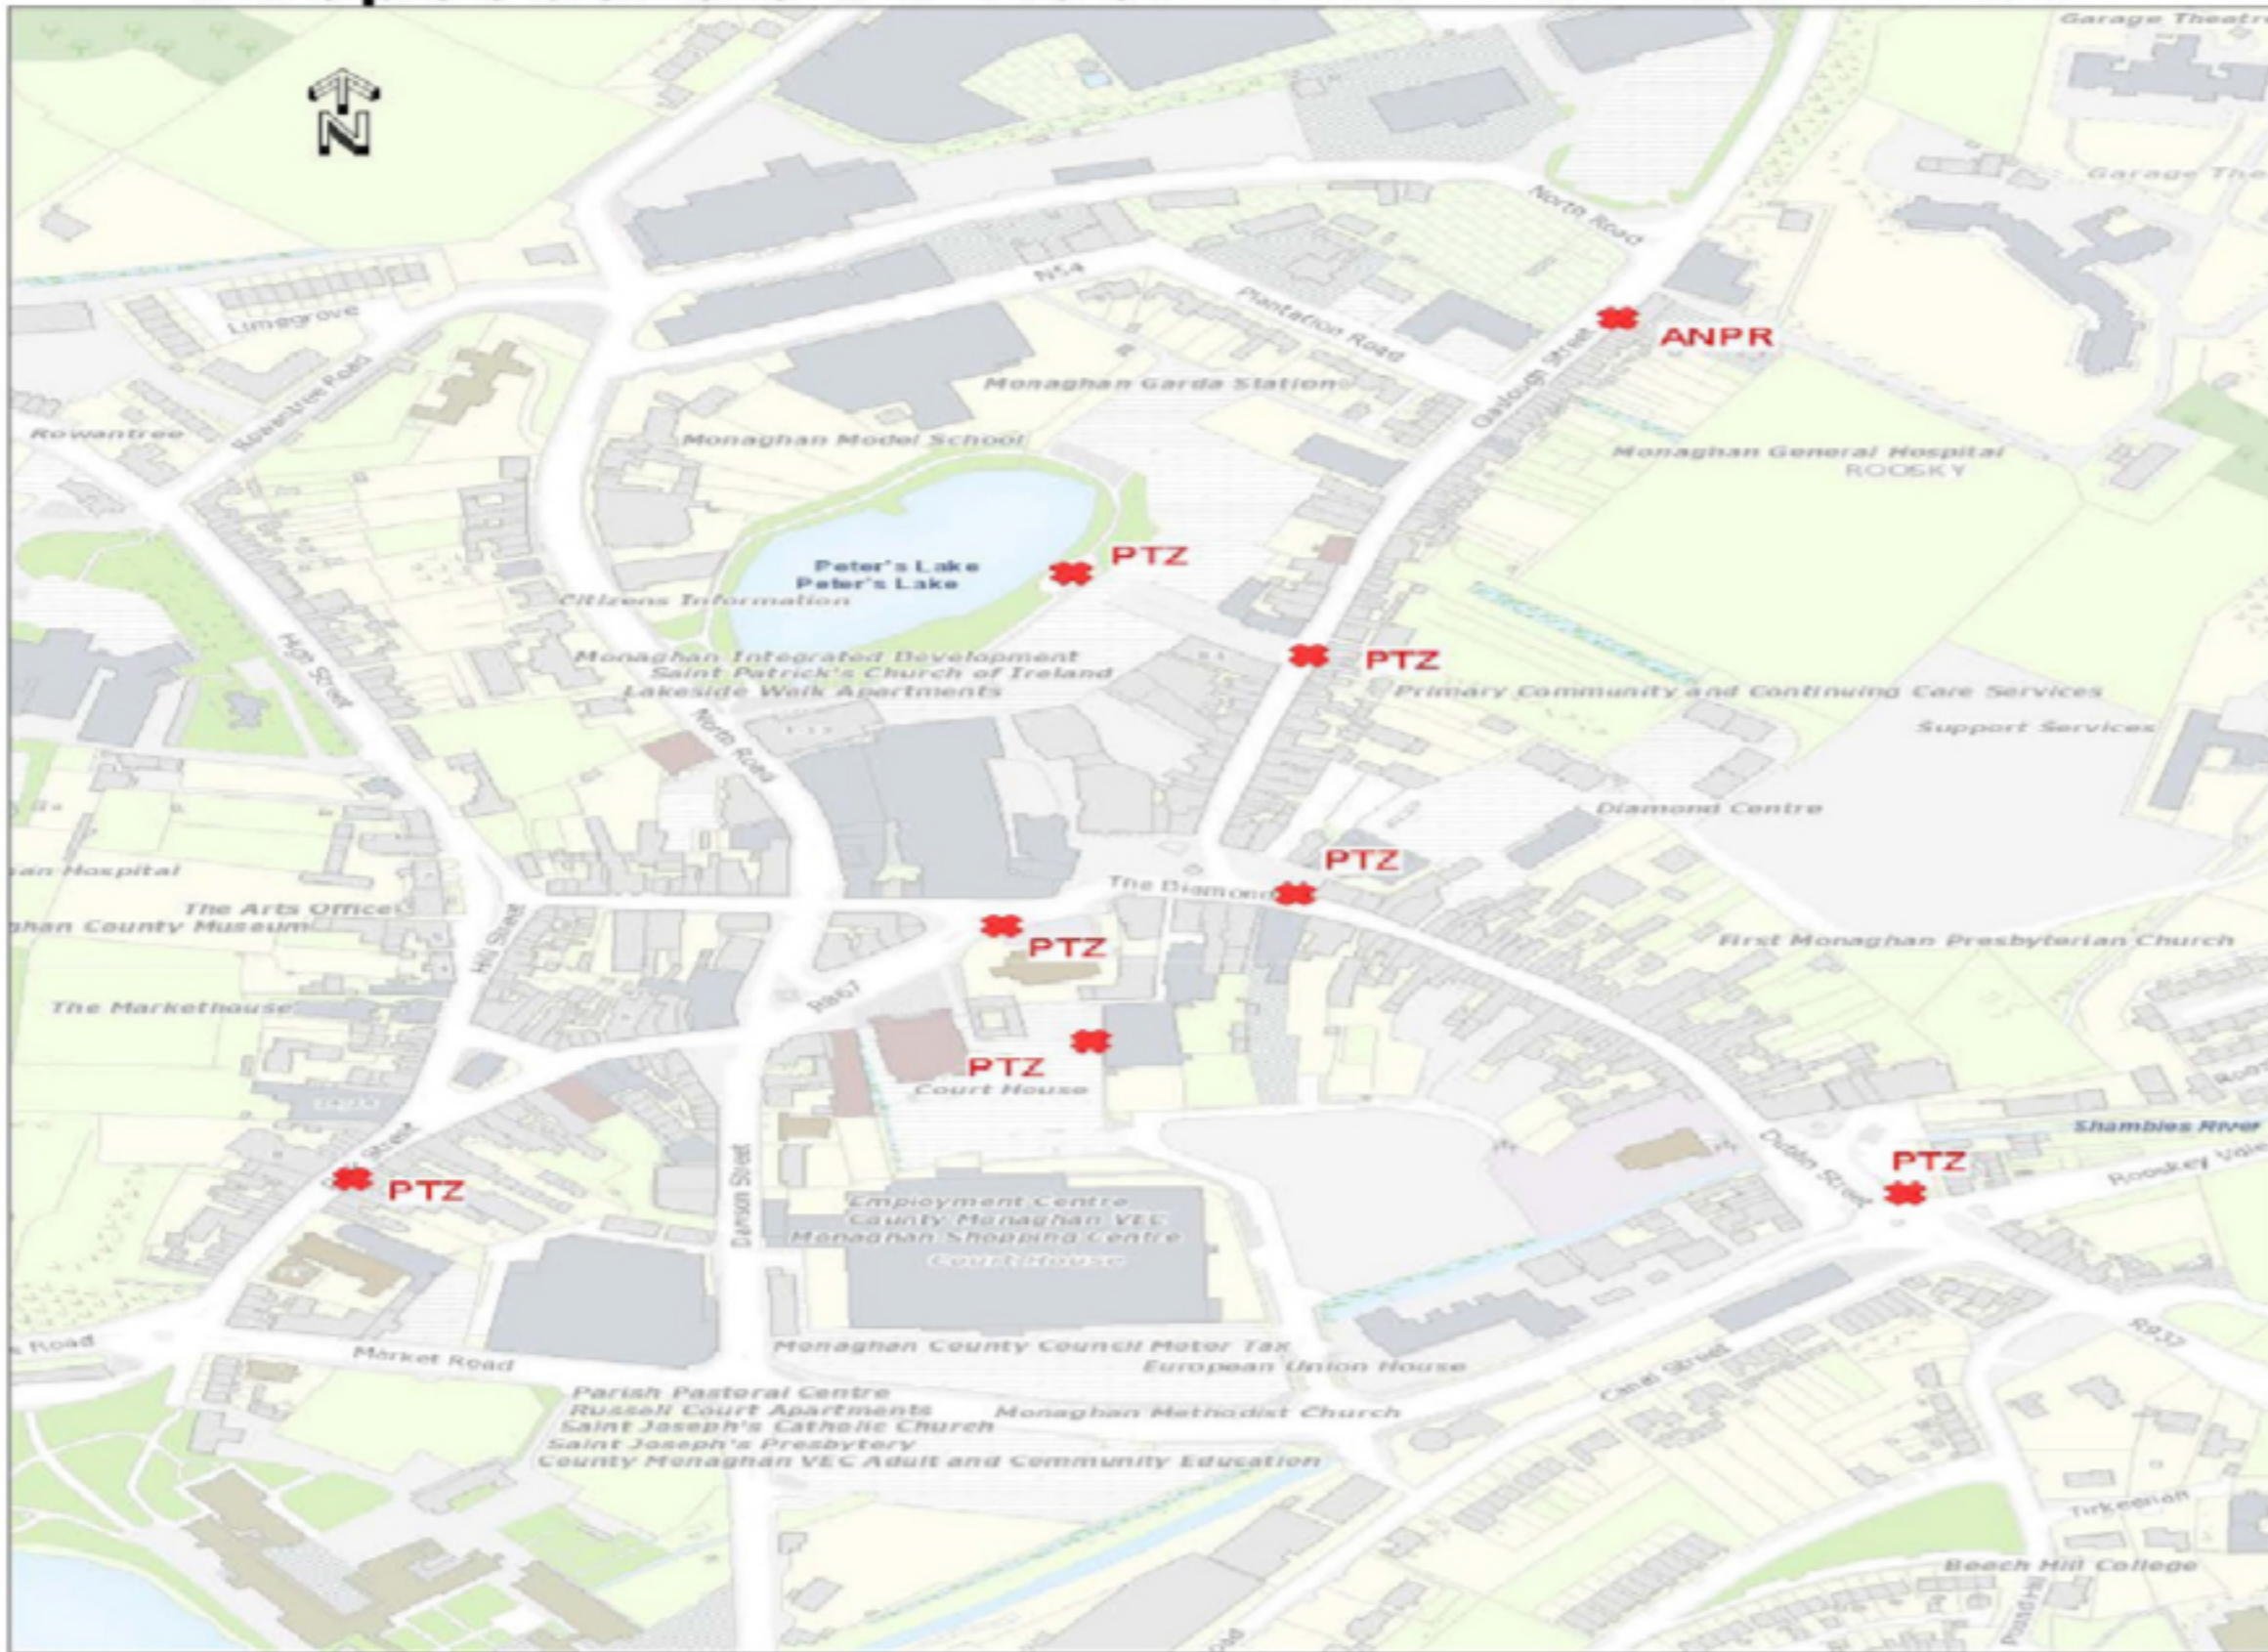

# Proposed CCTV Locations marked in red

**PTZ** = Point, Tilt, Zoom camera  
**ANPR** = Automatic Number Plate Recognition camera

**Proposed  
CCTV  
scheme  
For  
Monaghan  
Town Centre**

**NOTE:  
More cameras  
May be added  
In future  
phases  
If required**

**Comments are invited from the public regarding the proposed placement of the CCTV cameras.  
See Attached Notice for more information on how to have your say**