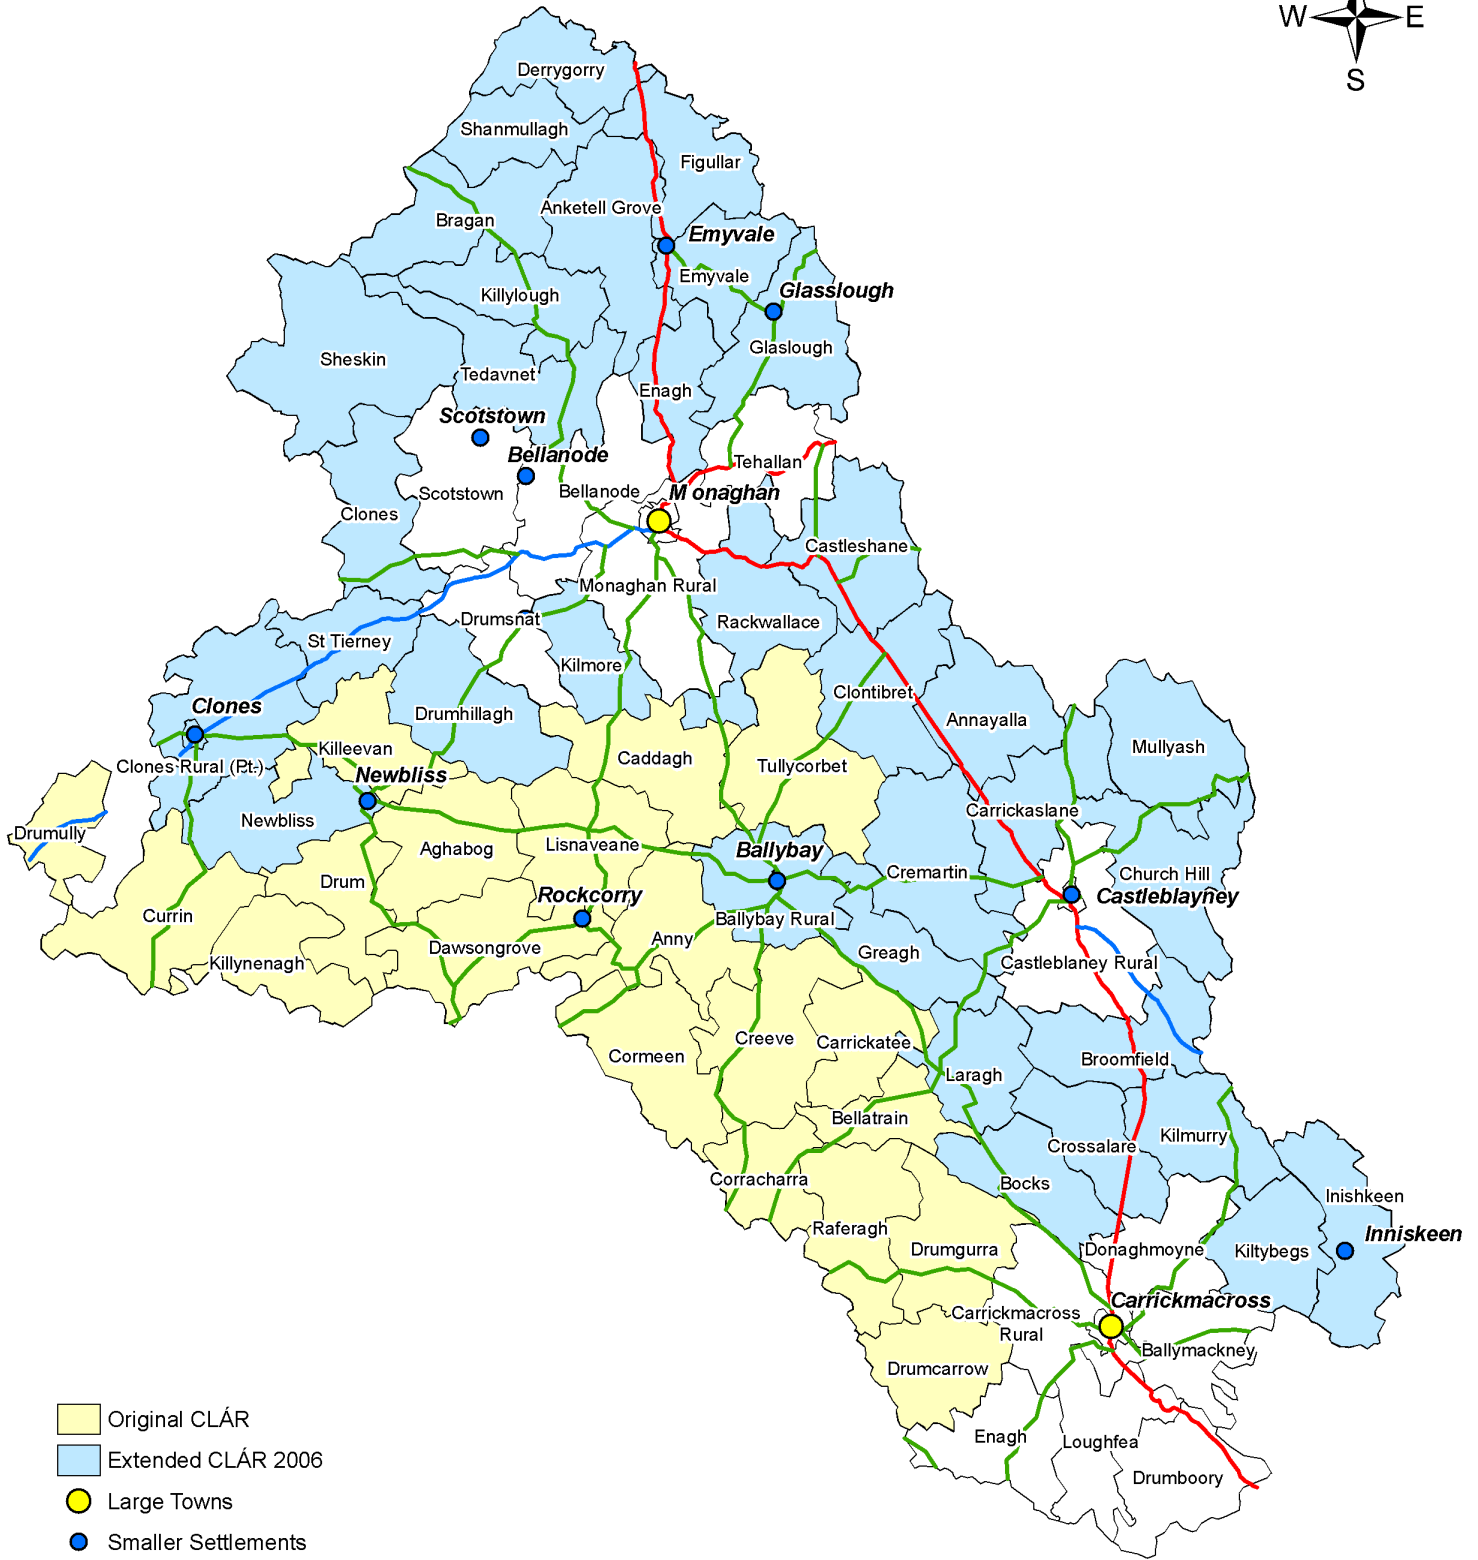

MONAGHAN

- Original CLÁR
- Extended CLÁR 2006
- Large Towns
- Smaller Settlements
- Primary Roads
- Secondary Roads
- Regional roads

Map prepared by NIRSA
 Data provided by Ordnance Survey Ireland,
 Central Statistics Office (Census files)
 Copyright Permit no. MP000606
 © Government of Ireland, Ordnance Survey Ireland
 Department of Community, Rural and Gaeltacht Affairs