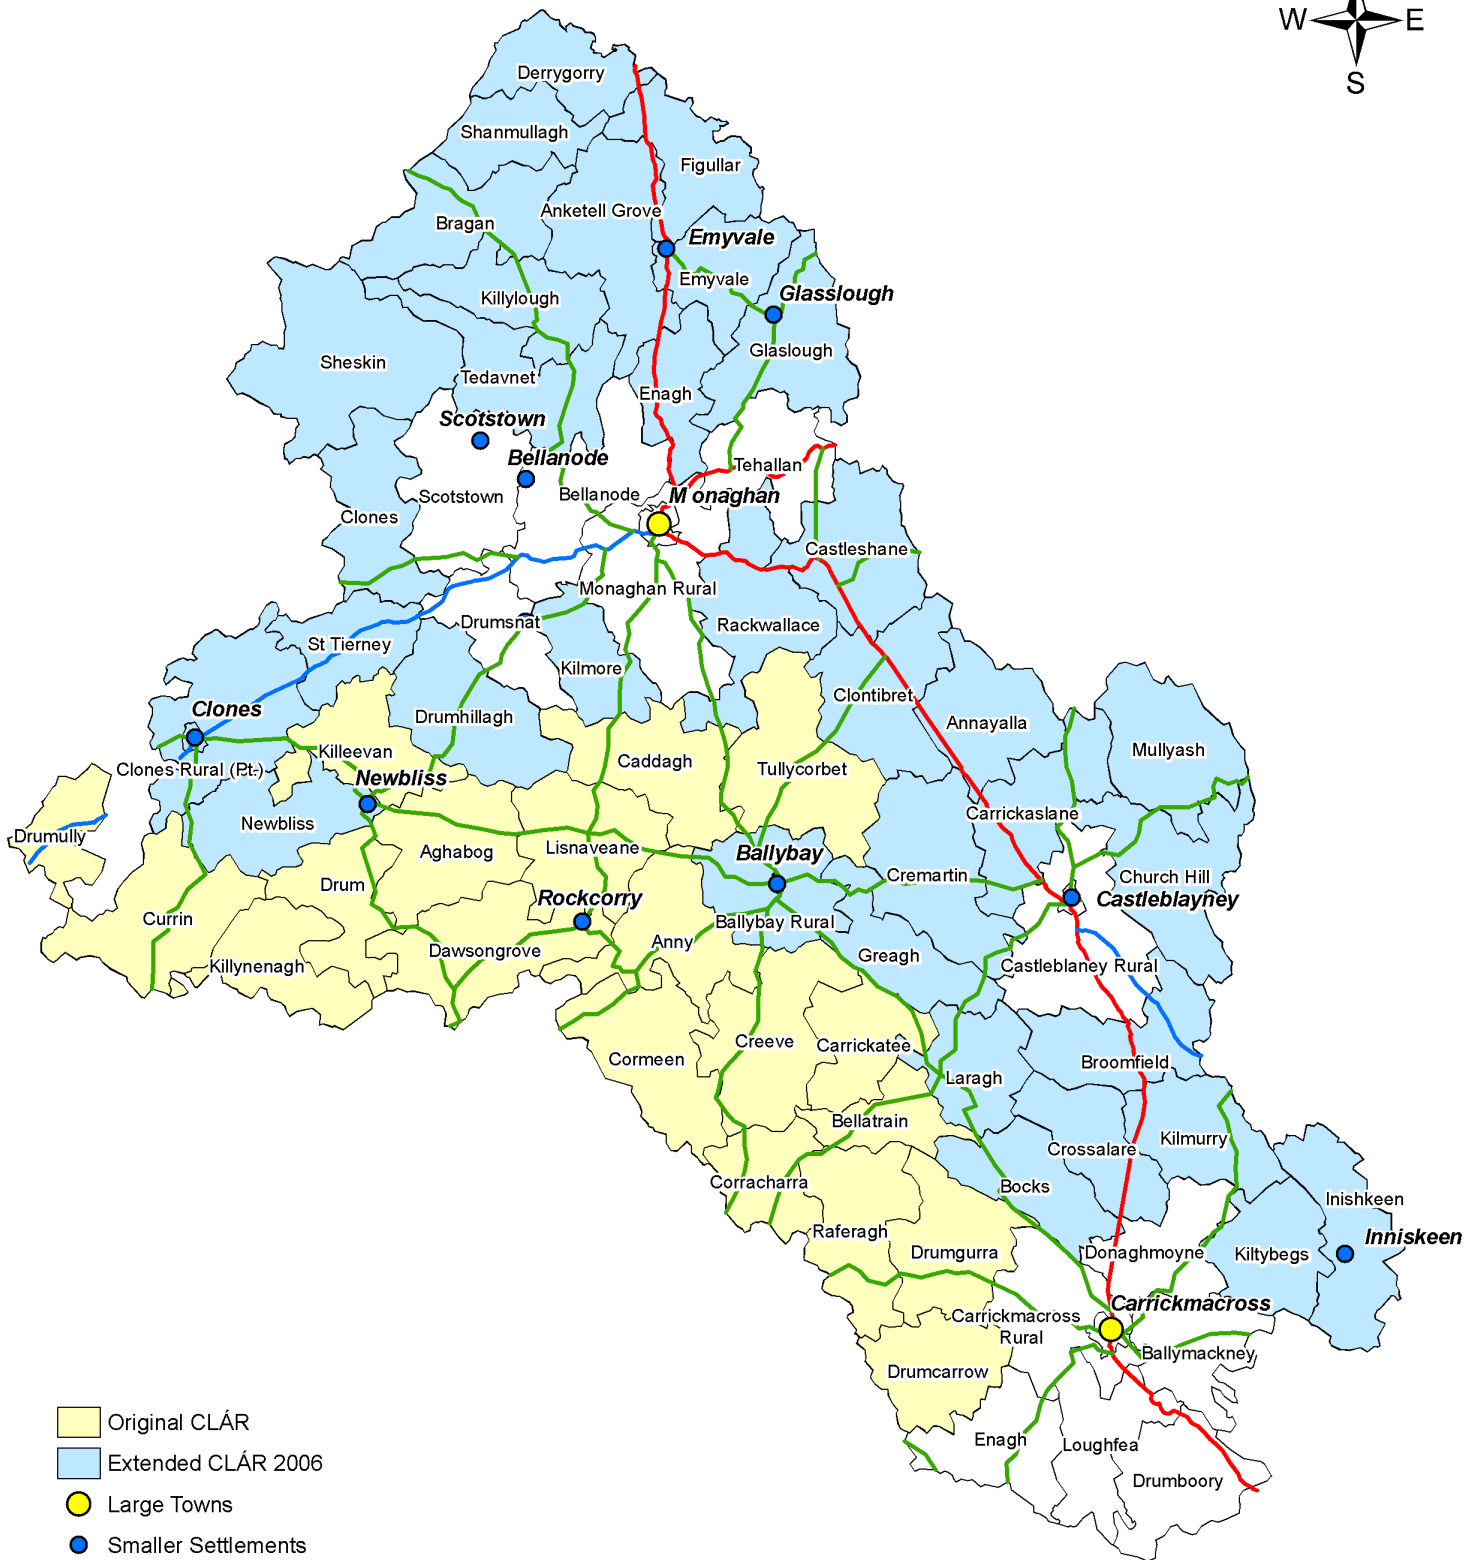

MONAGHAN

- Original CLÁR
- Extended CLÁR 2006
- Large Towns
- Smaller Settlements
- Primary Roads
- Secondary Roads
- Regional roads

Map prepared by NIRSA
 Data provided by Ordnance Survey Ireland,
 Central Statistics Office (Census files)
 Copyright Permit no. MP000606
 © Government of Ireland, Ordnance Survey Ireland
 Department of Community, Rural and Gaeltacht Affairs