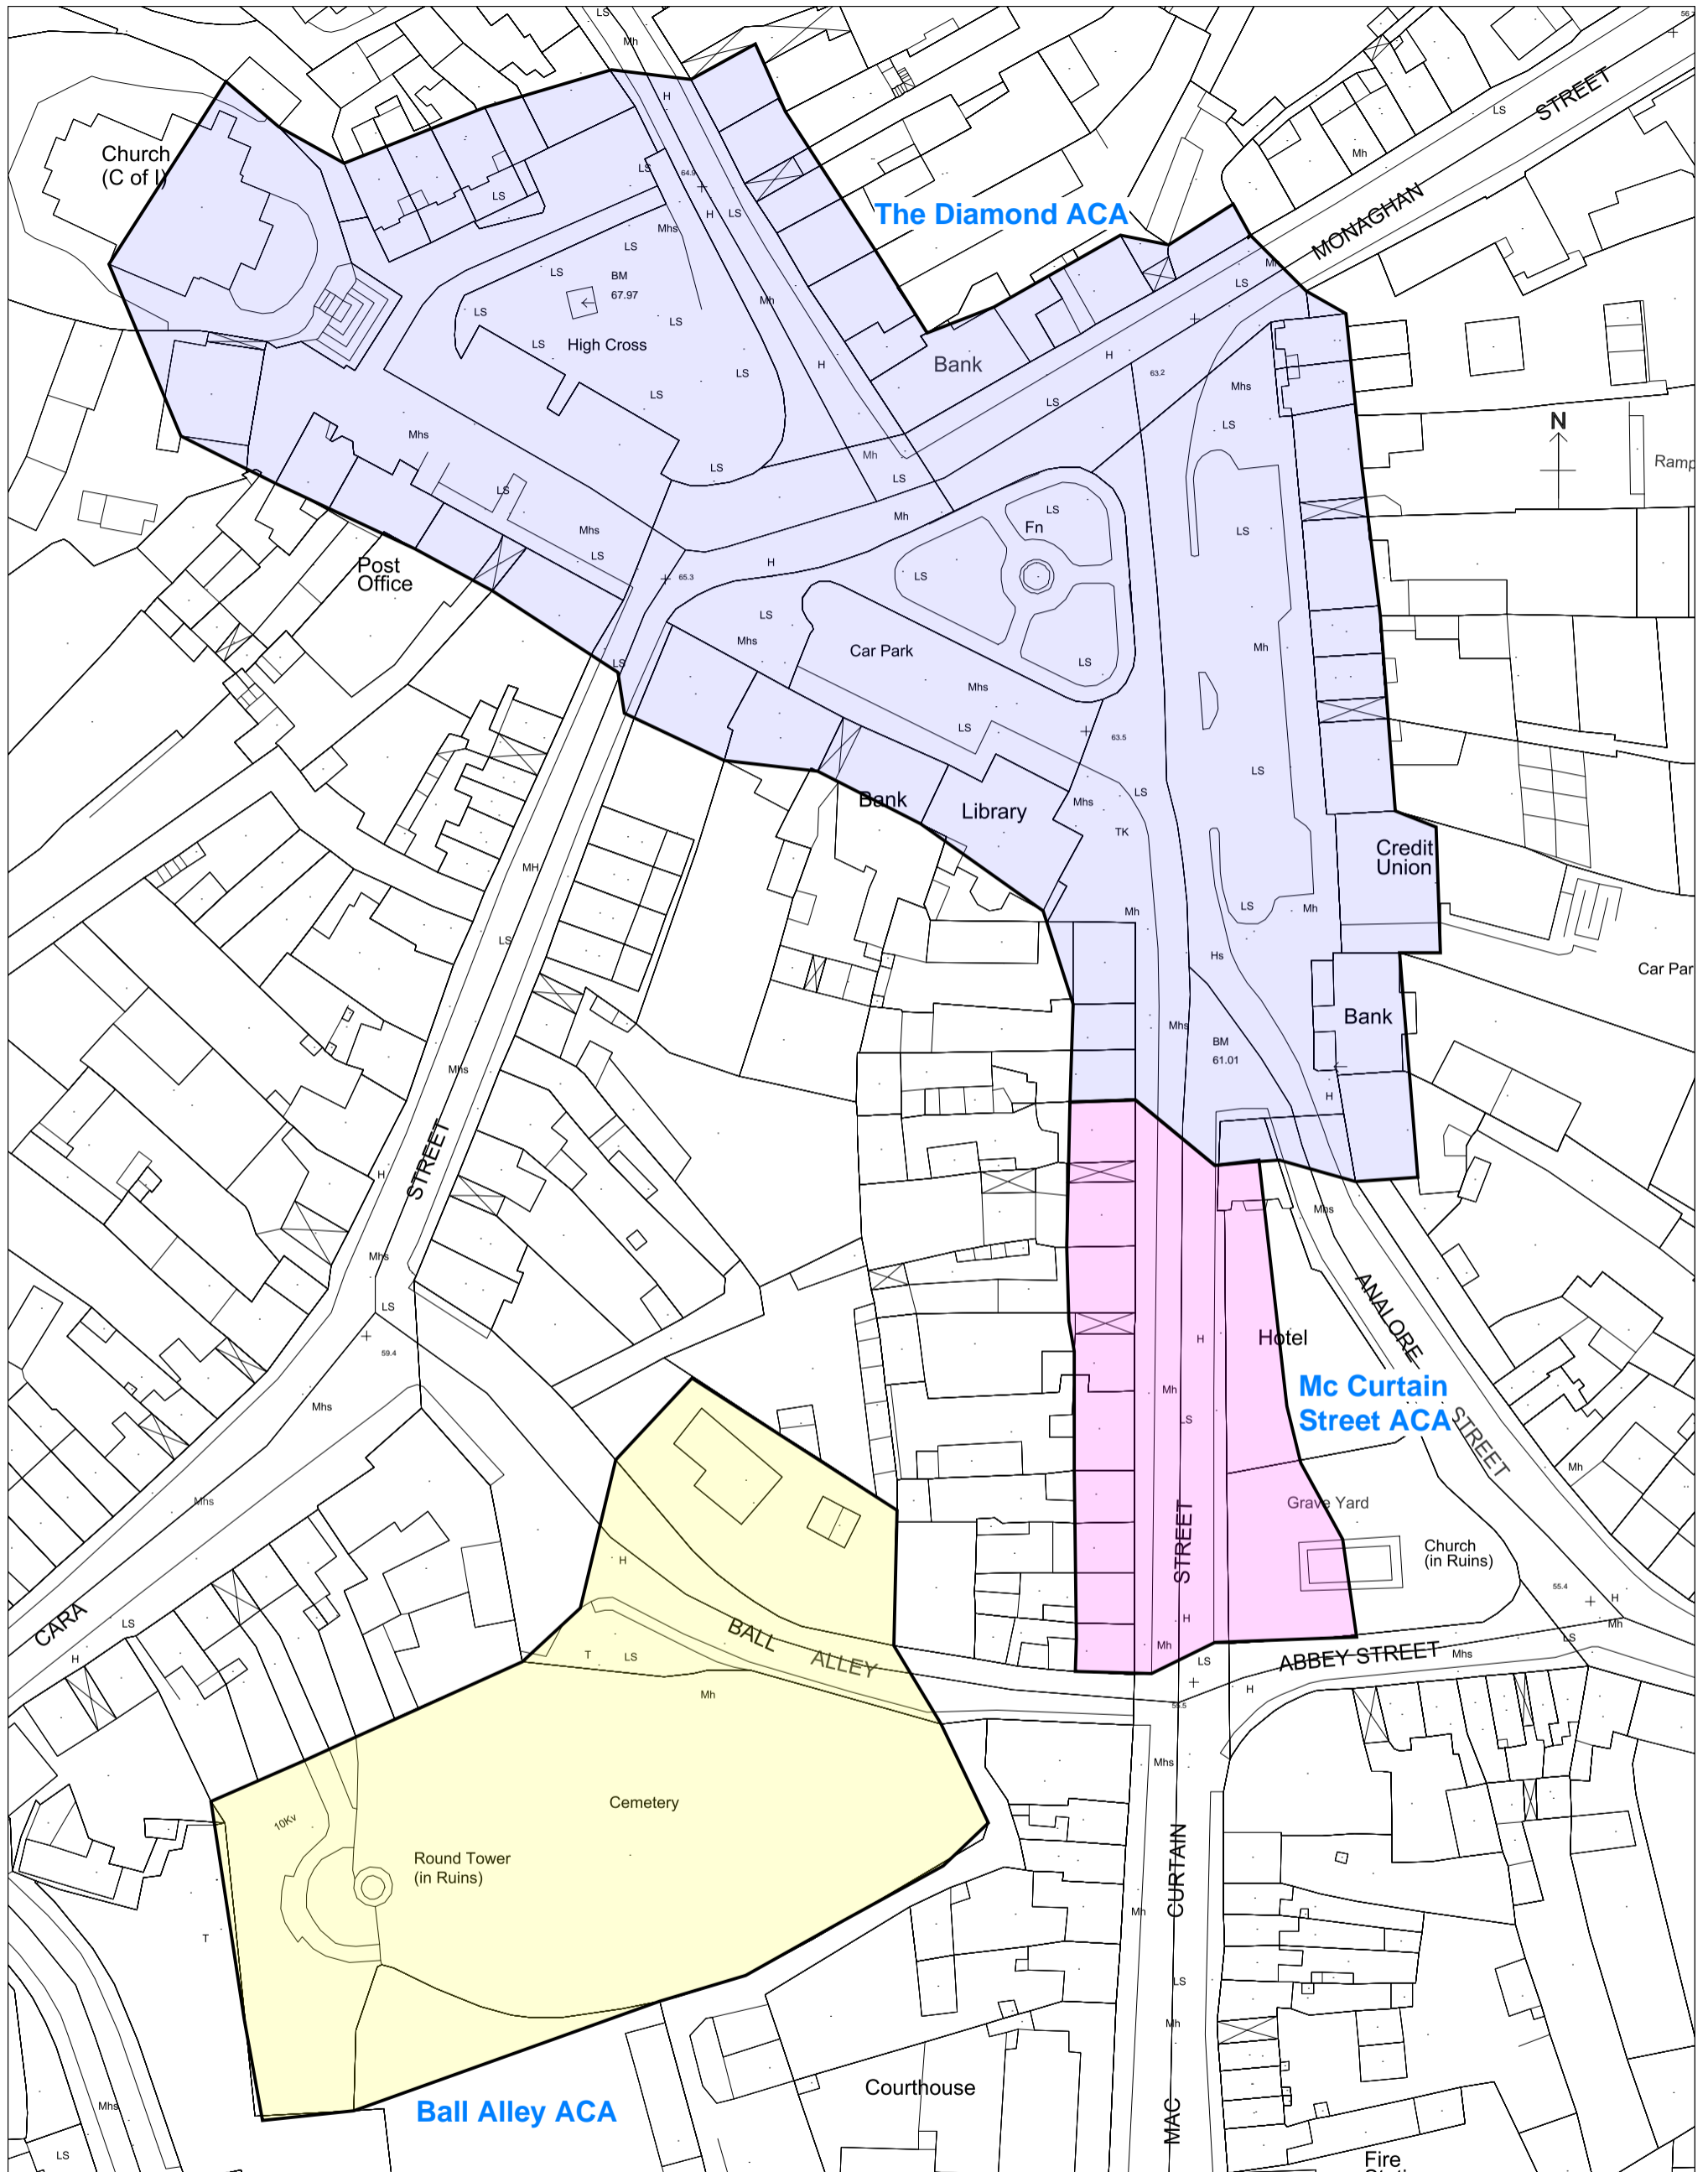

Architectural Conservation Areas - Clones

Comhairle Chontae Mhuineacháin,
Oifigí Contae,
An Glenn,
Muineachán.
Guthá 047 30500

Monaghan County Council,
County Offices,
The Glen, Monaghan
Phone: 047 30500
Fax: 047 82739

Project: RPS Consolidation

Ordnance Survey
© Ordnance Survey Ireland. All rights reserved.
Licence number 2010/03 CCMA/Monaghan County Council.

Drawn By: RB

Survey By: RB

Date: 06:11:15

Scale: 1:800