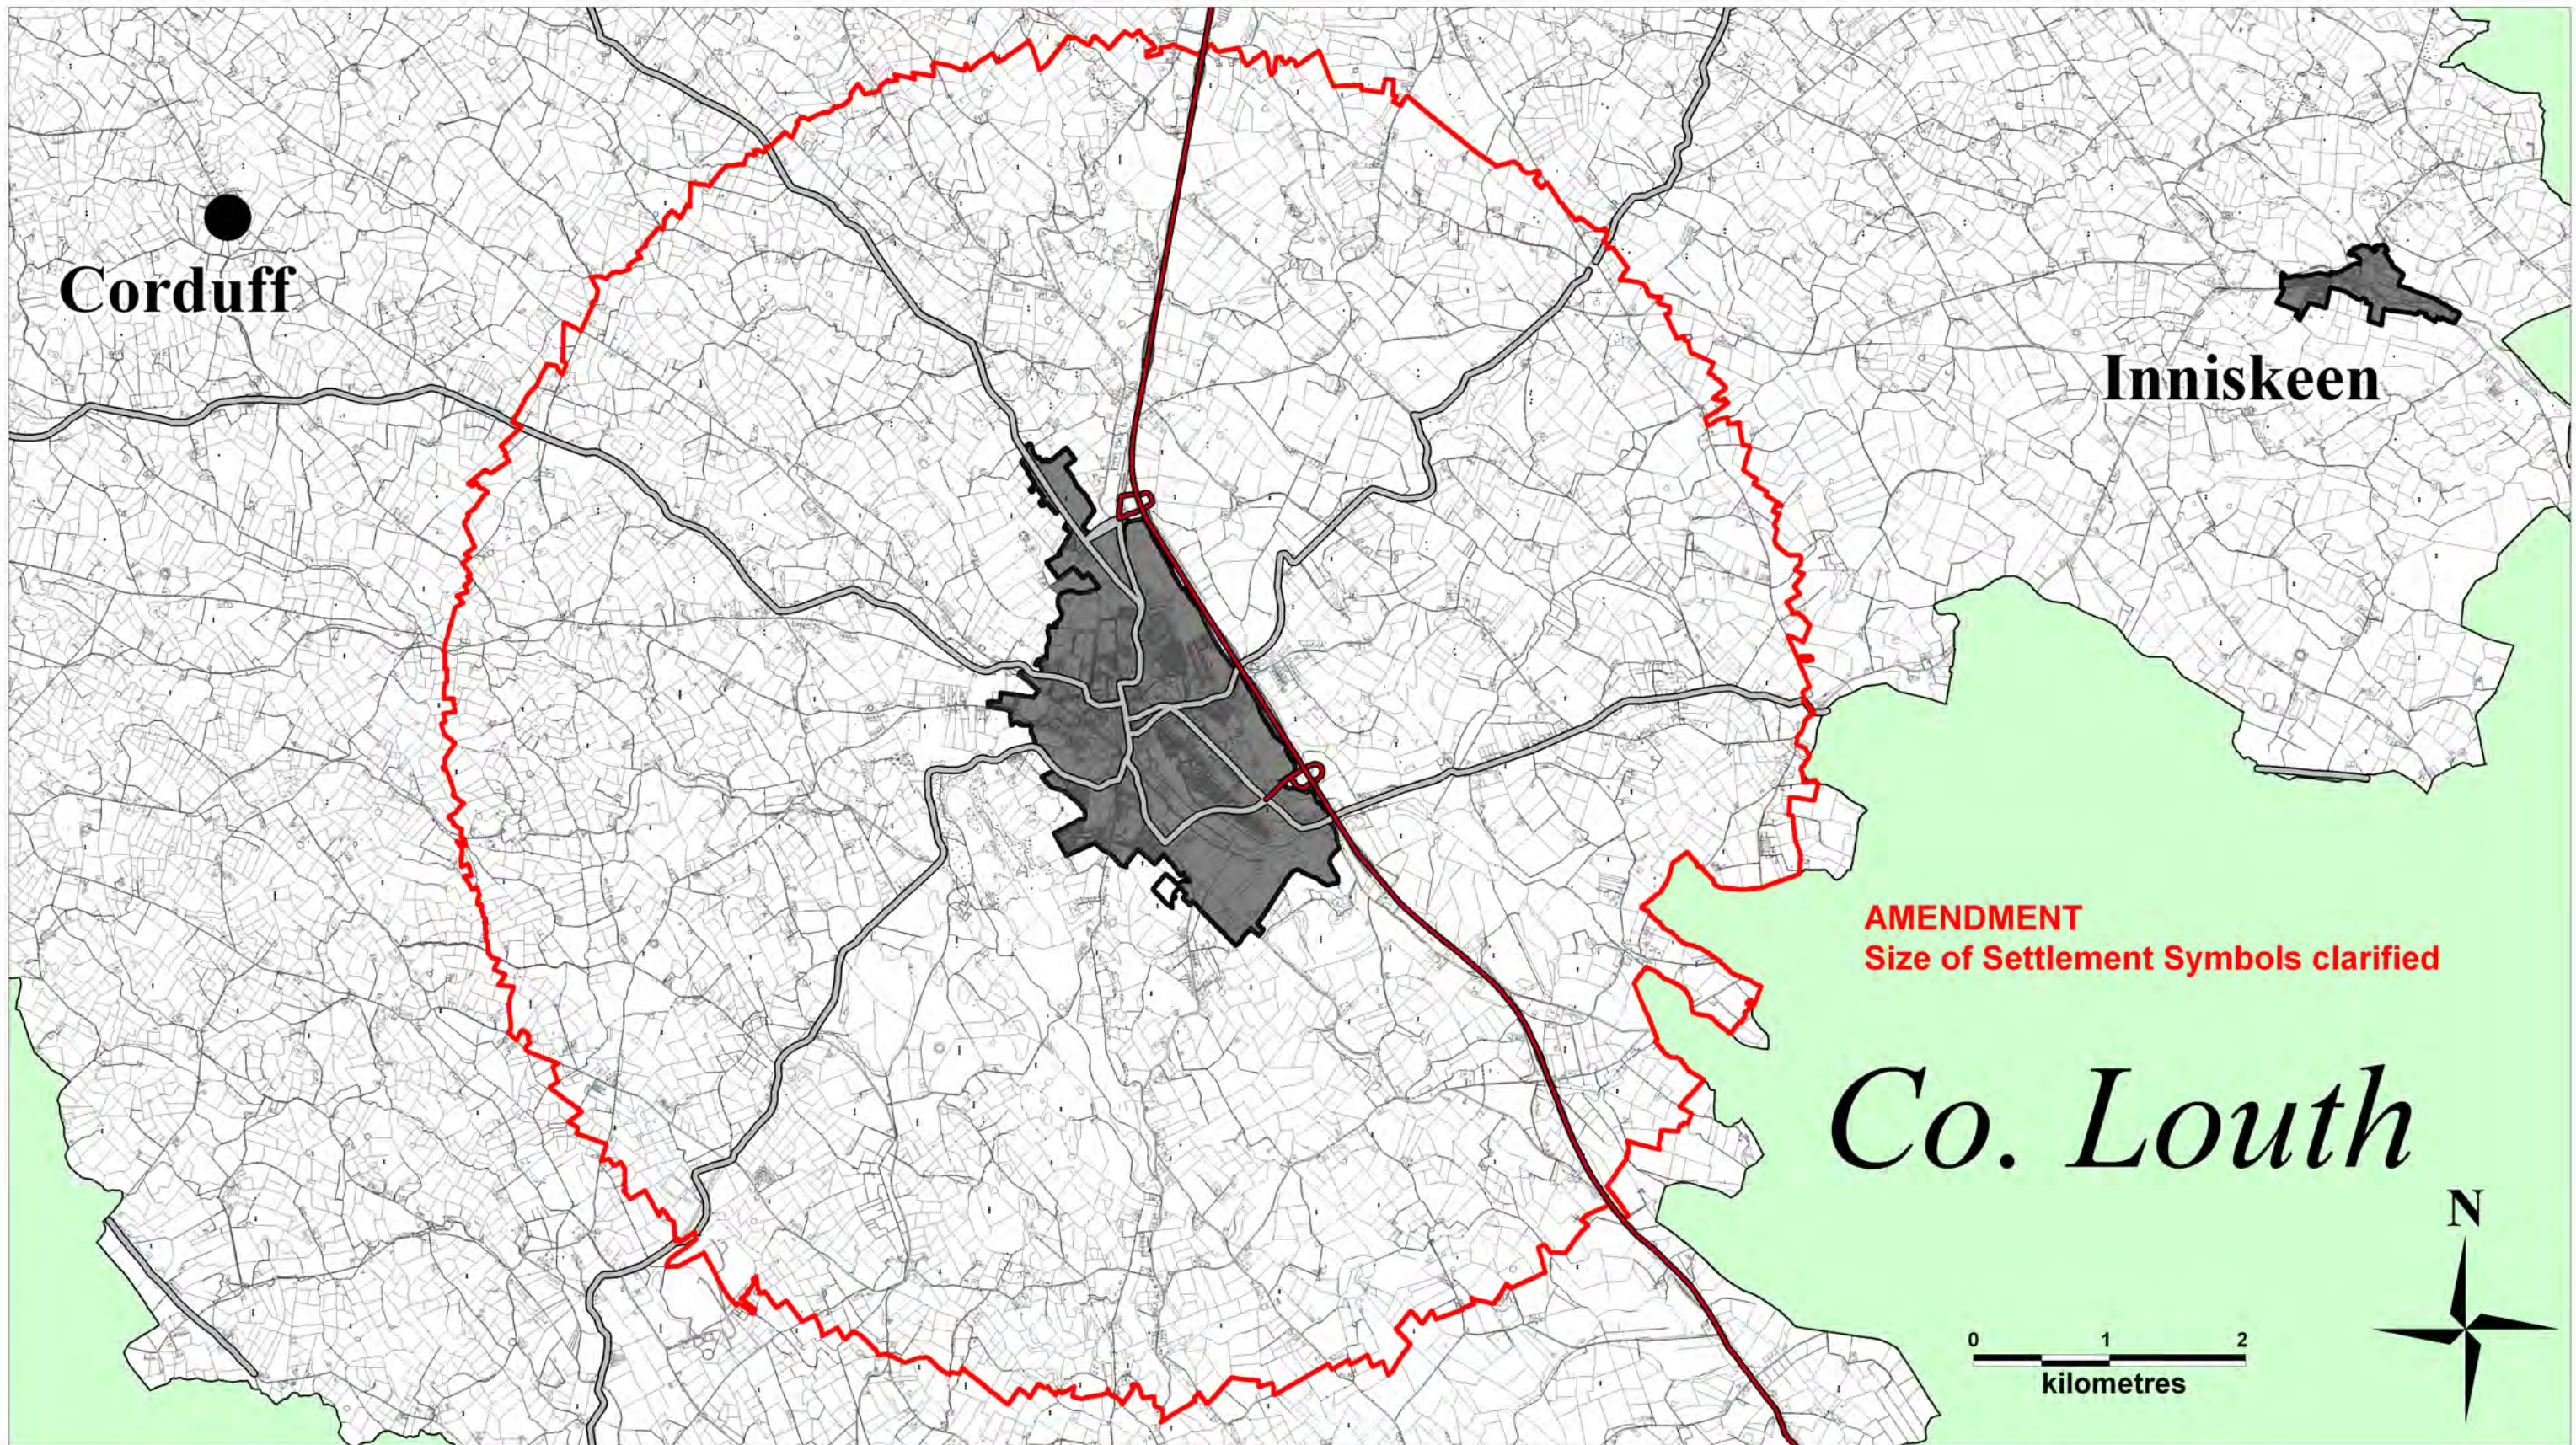

Map 3.4: Area Under Strong Urban Influence - Carrickmacross Town (Amendments)

Draft Monaghan County Development Plan 2013-2019

AMENDMENT
Size of Settlement Symbols clarified

Co. Louth

0 1 2
kilometres

Area under Strong Urban Influence

Town/Development Limit

National Primary Road

Regional Road