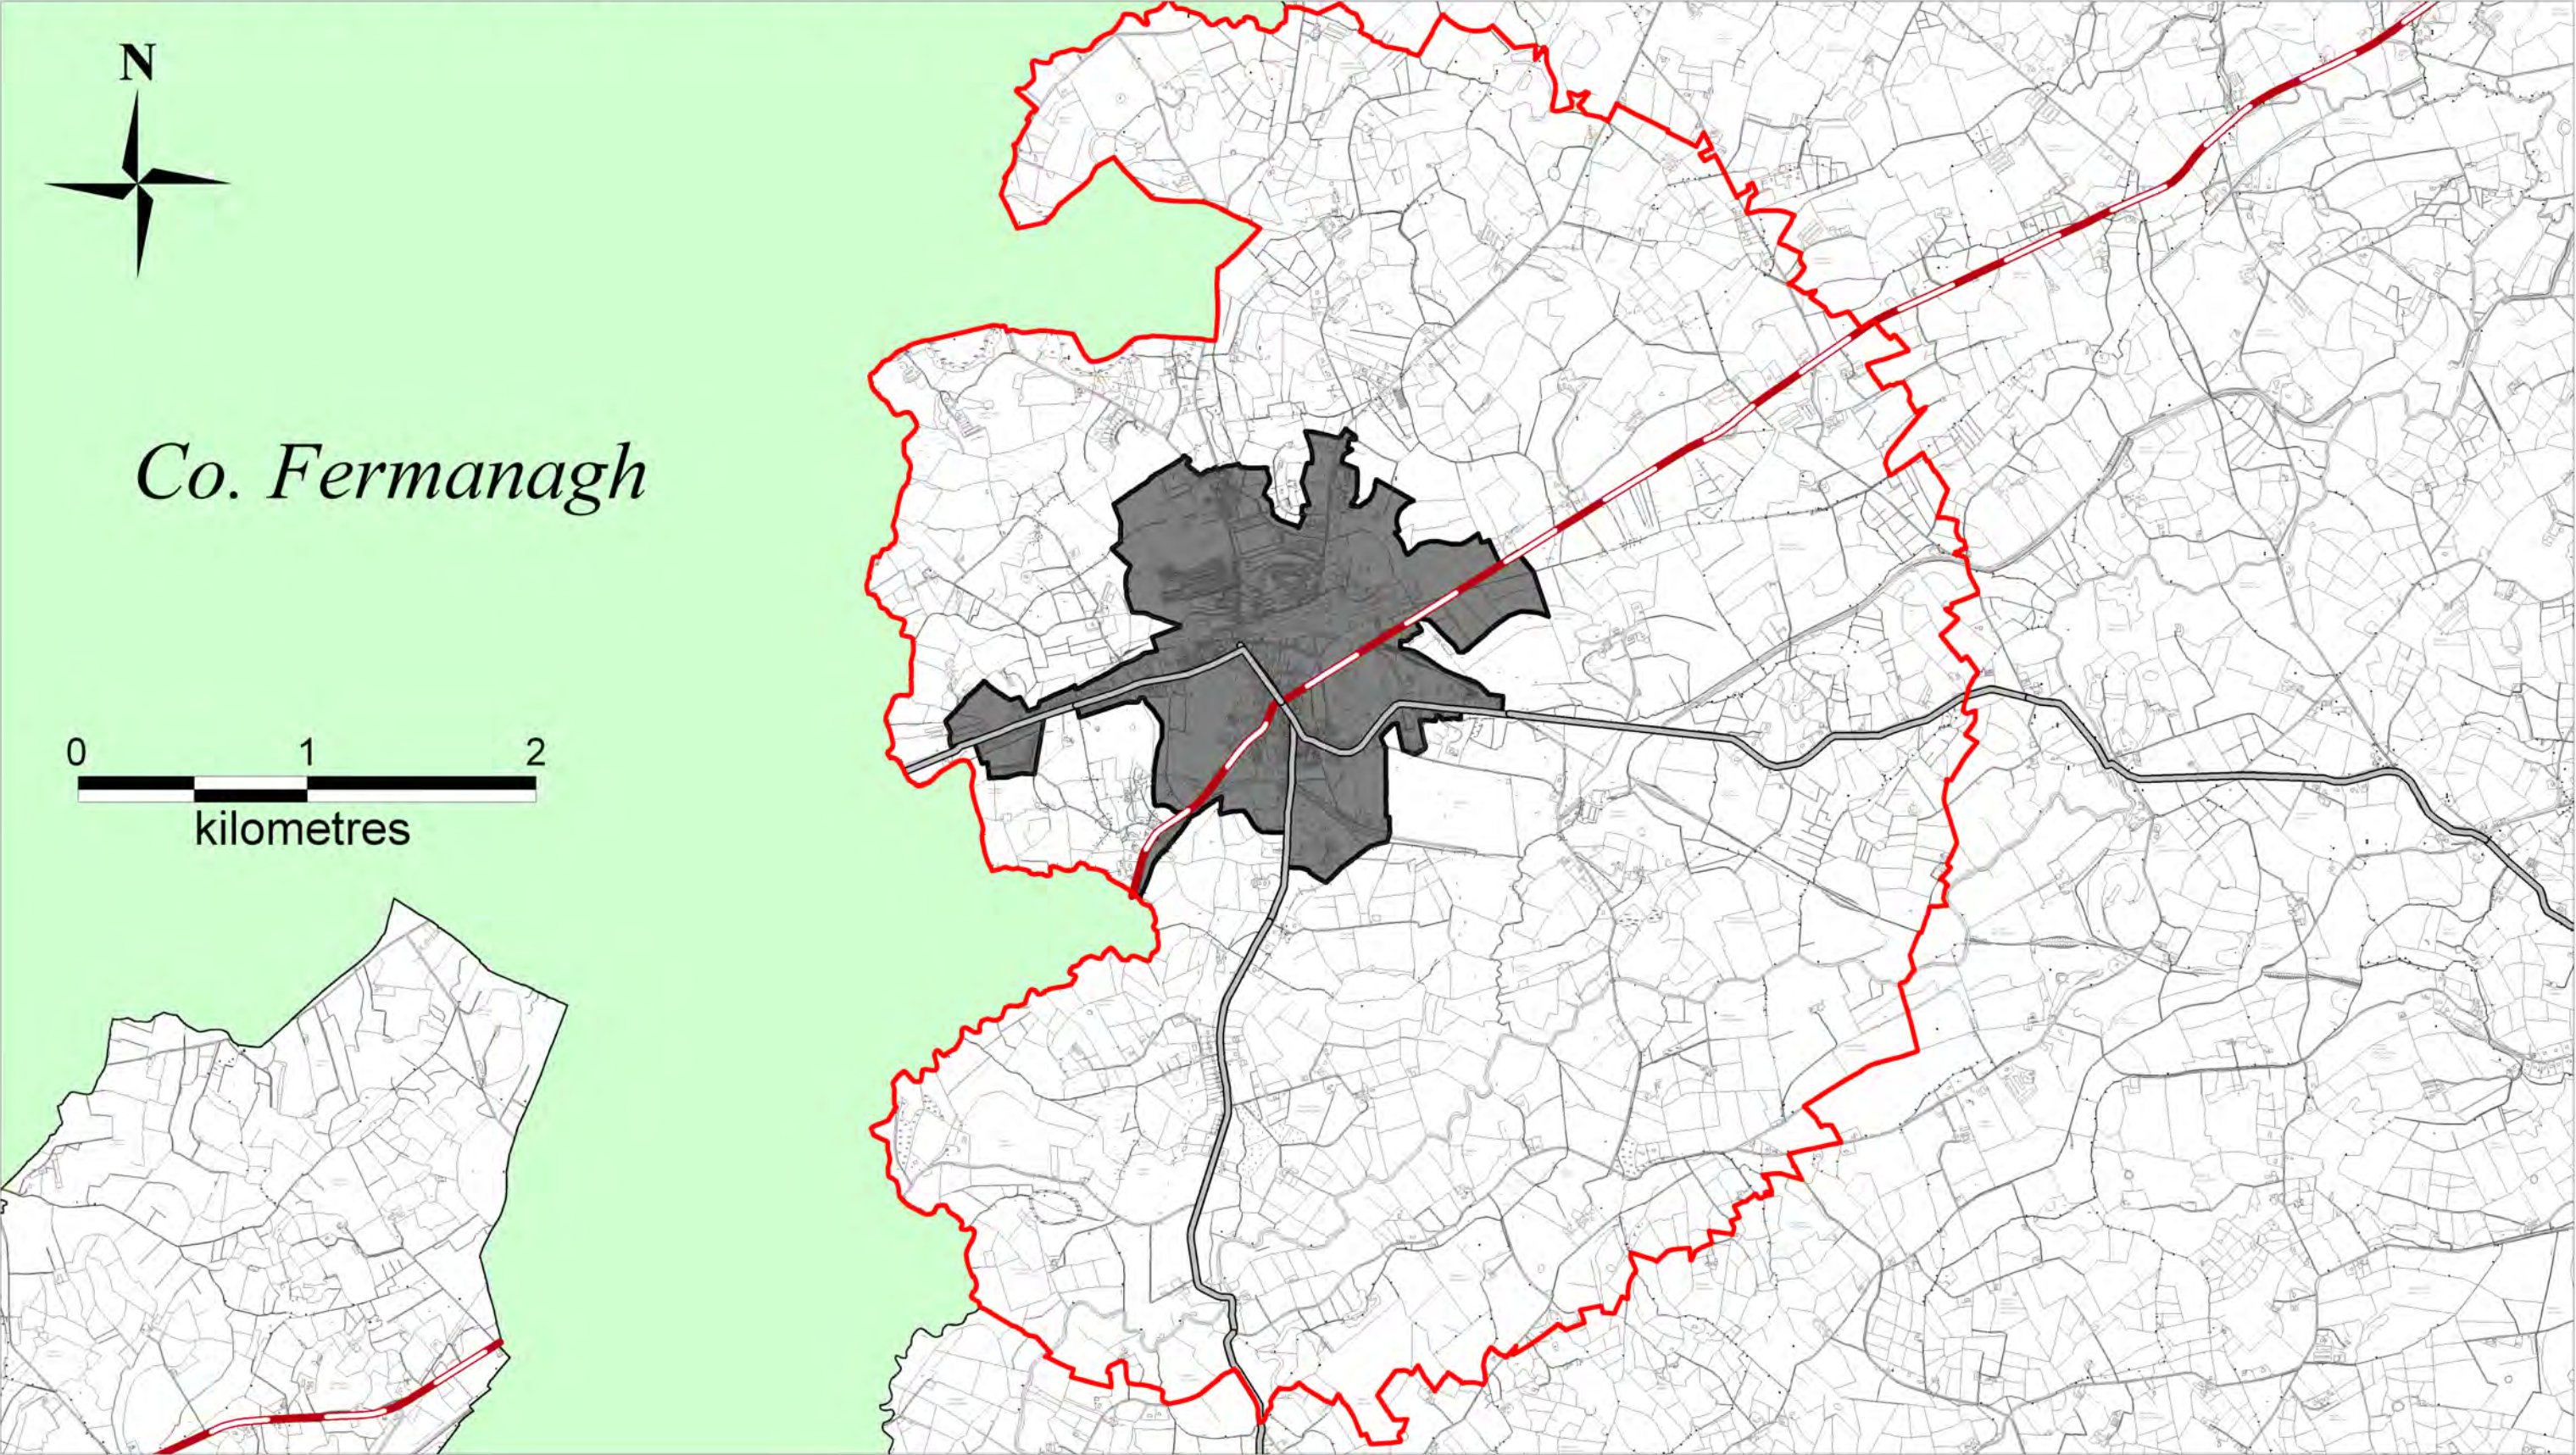

Map 3.6: Area Under Strong Urban Influence - Clones Town

Draft Monaghan County Development Plan 2013-2019

Area under Strong Urban Influence

Town/Development Limit

National Secondary Road

Regional Roads

Monaghan County Council