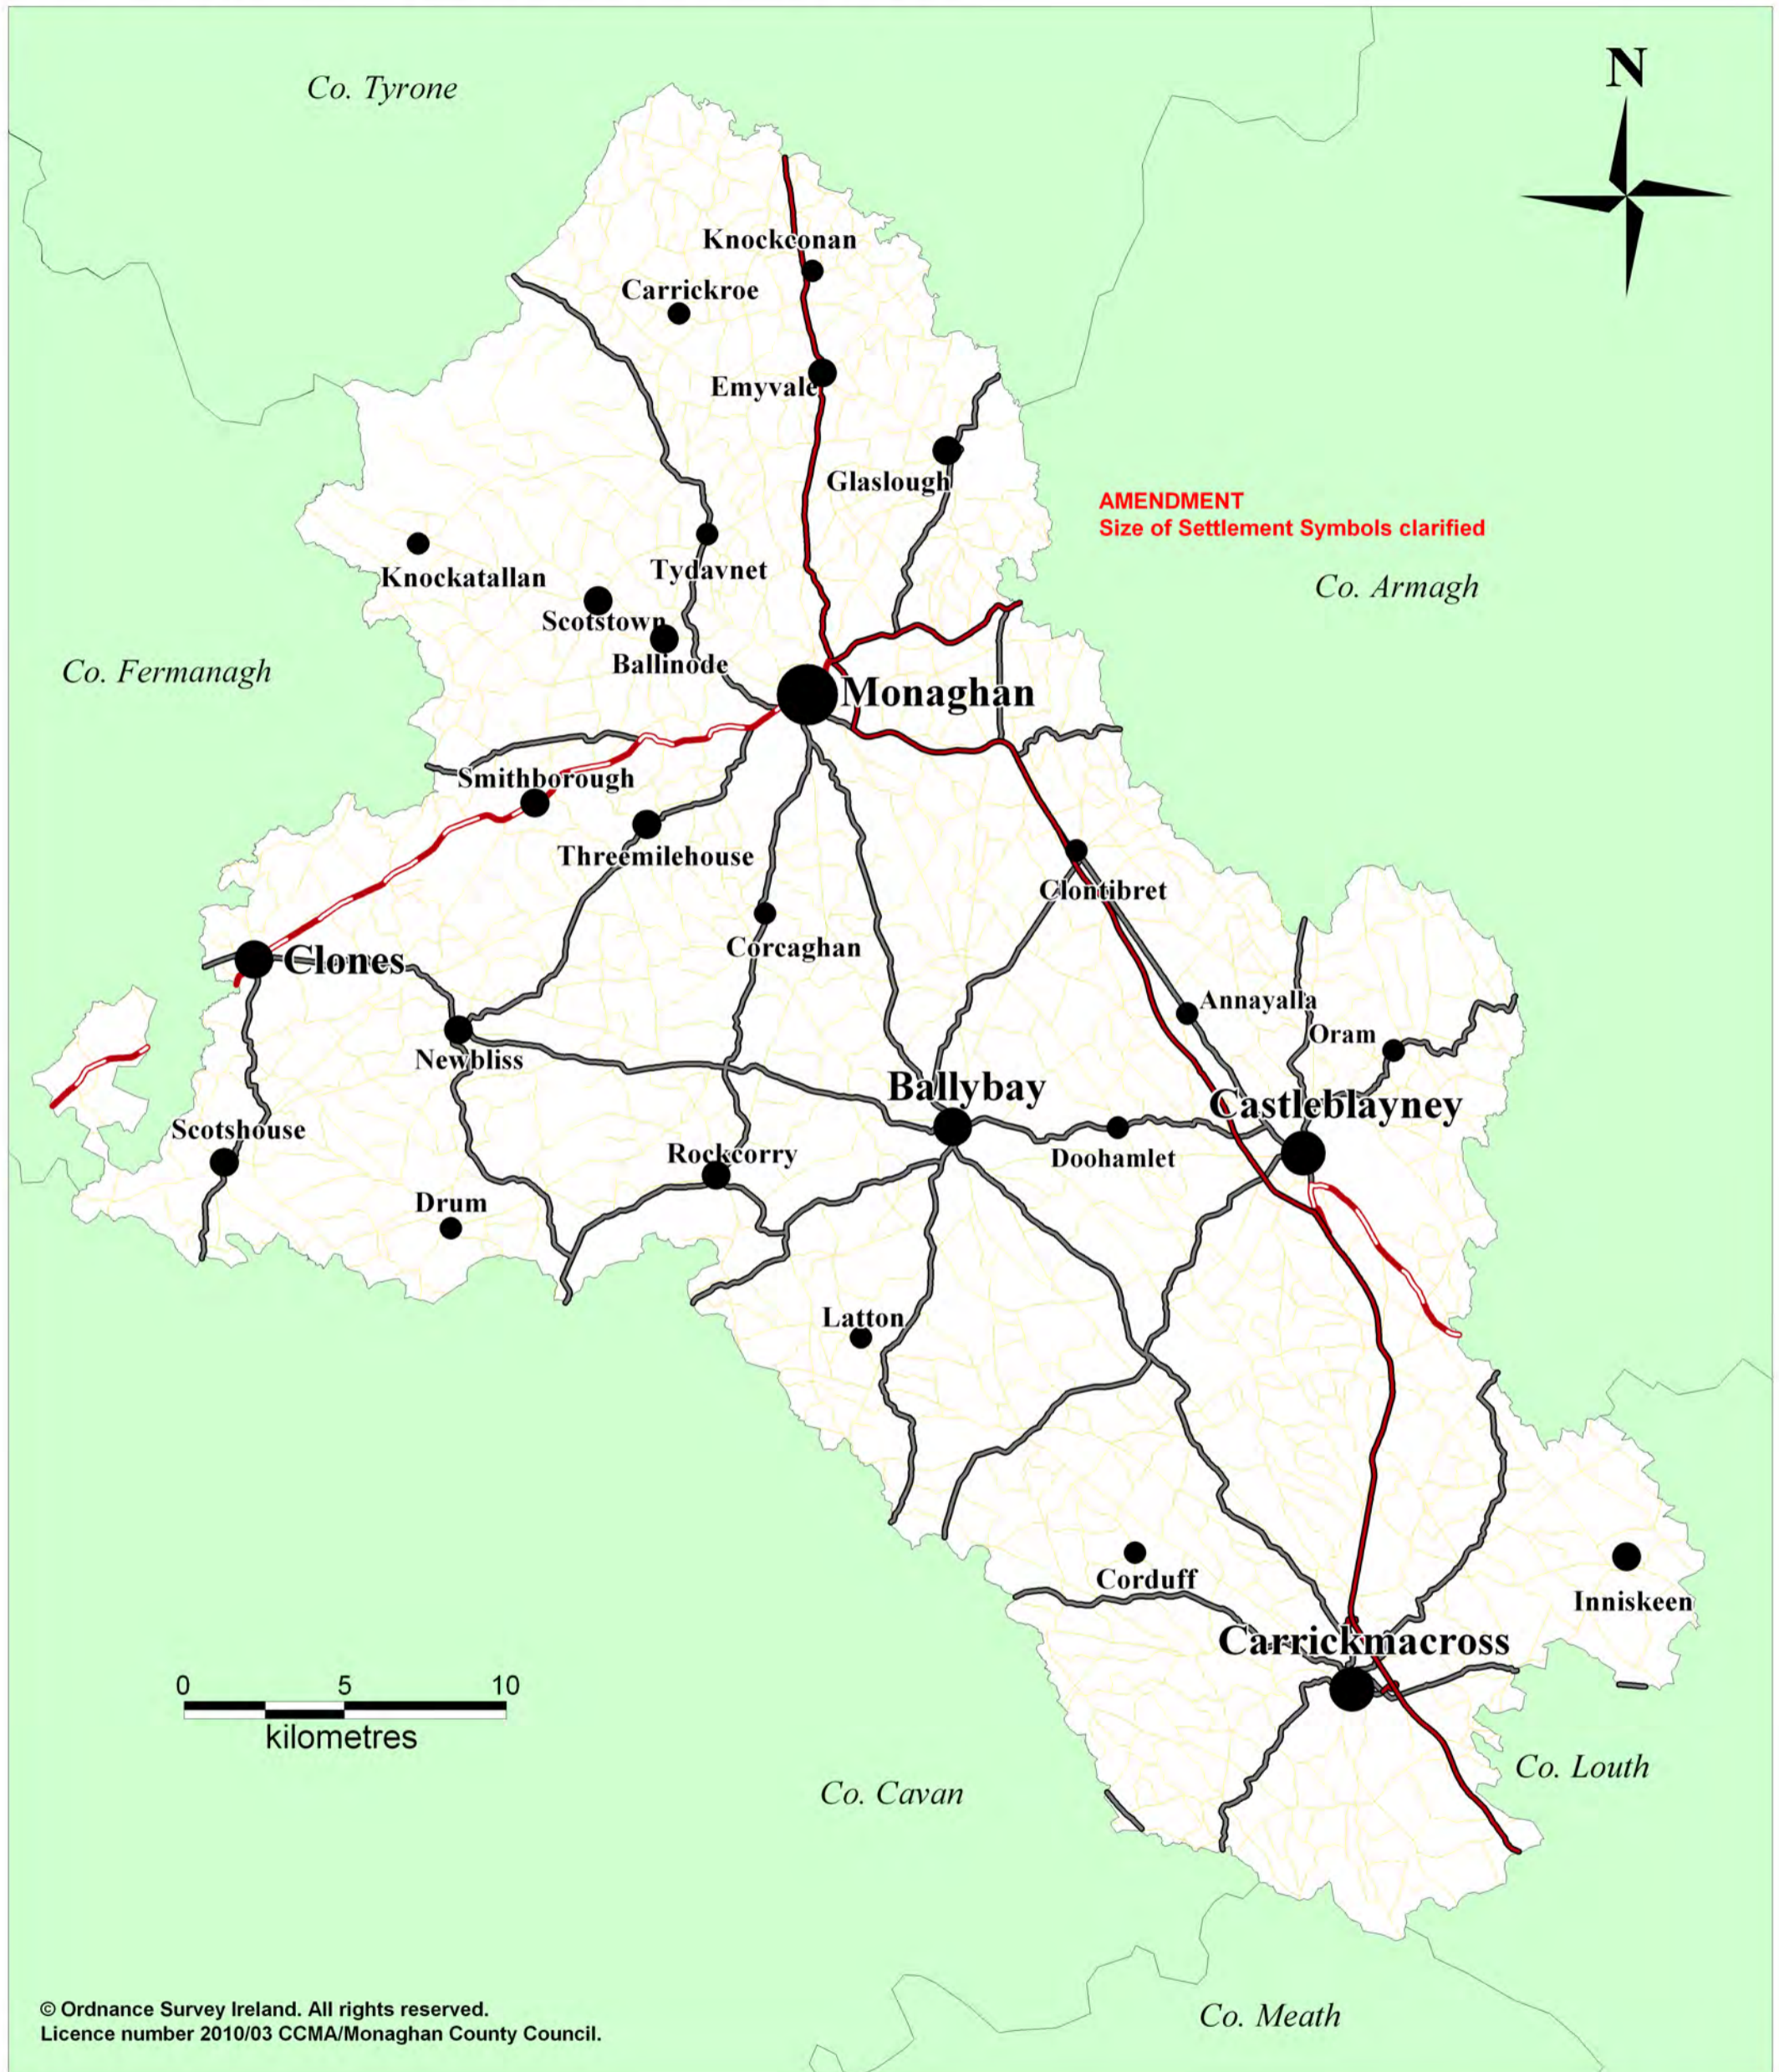

Map 3.8: Road Network (Amendments)

Draft Monaghan County Development Plan 2013-2019

© Ordnance Survey Ireland. All rights reserved.
Licence number 2010/03 CCMA/Monaghan County Council.