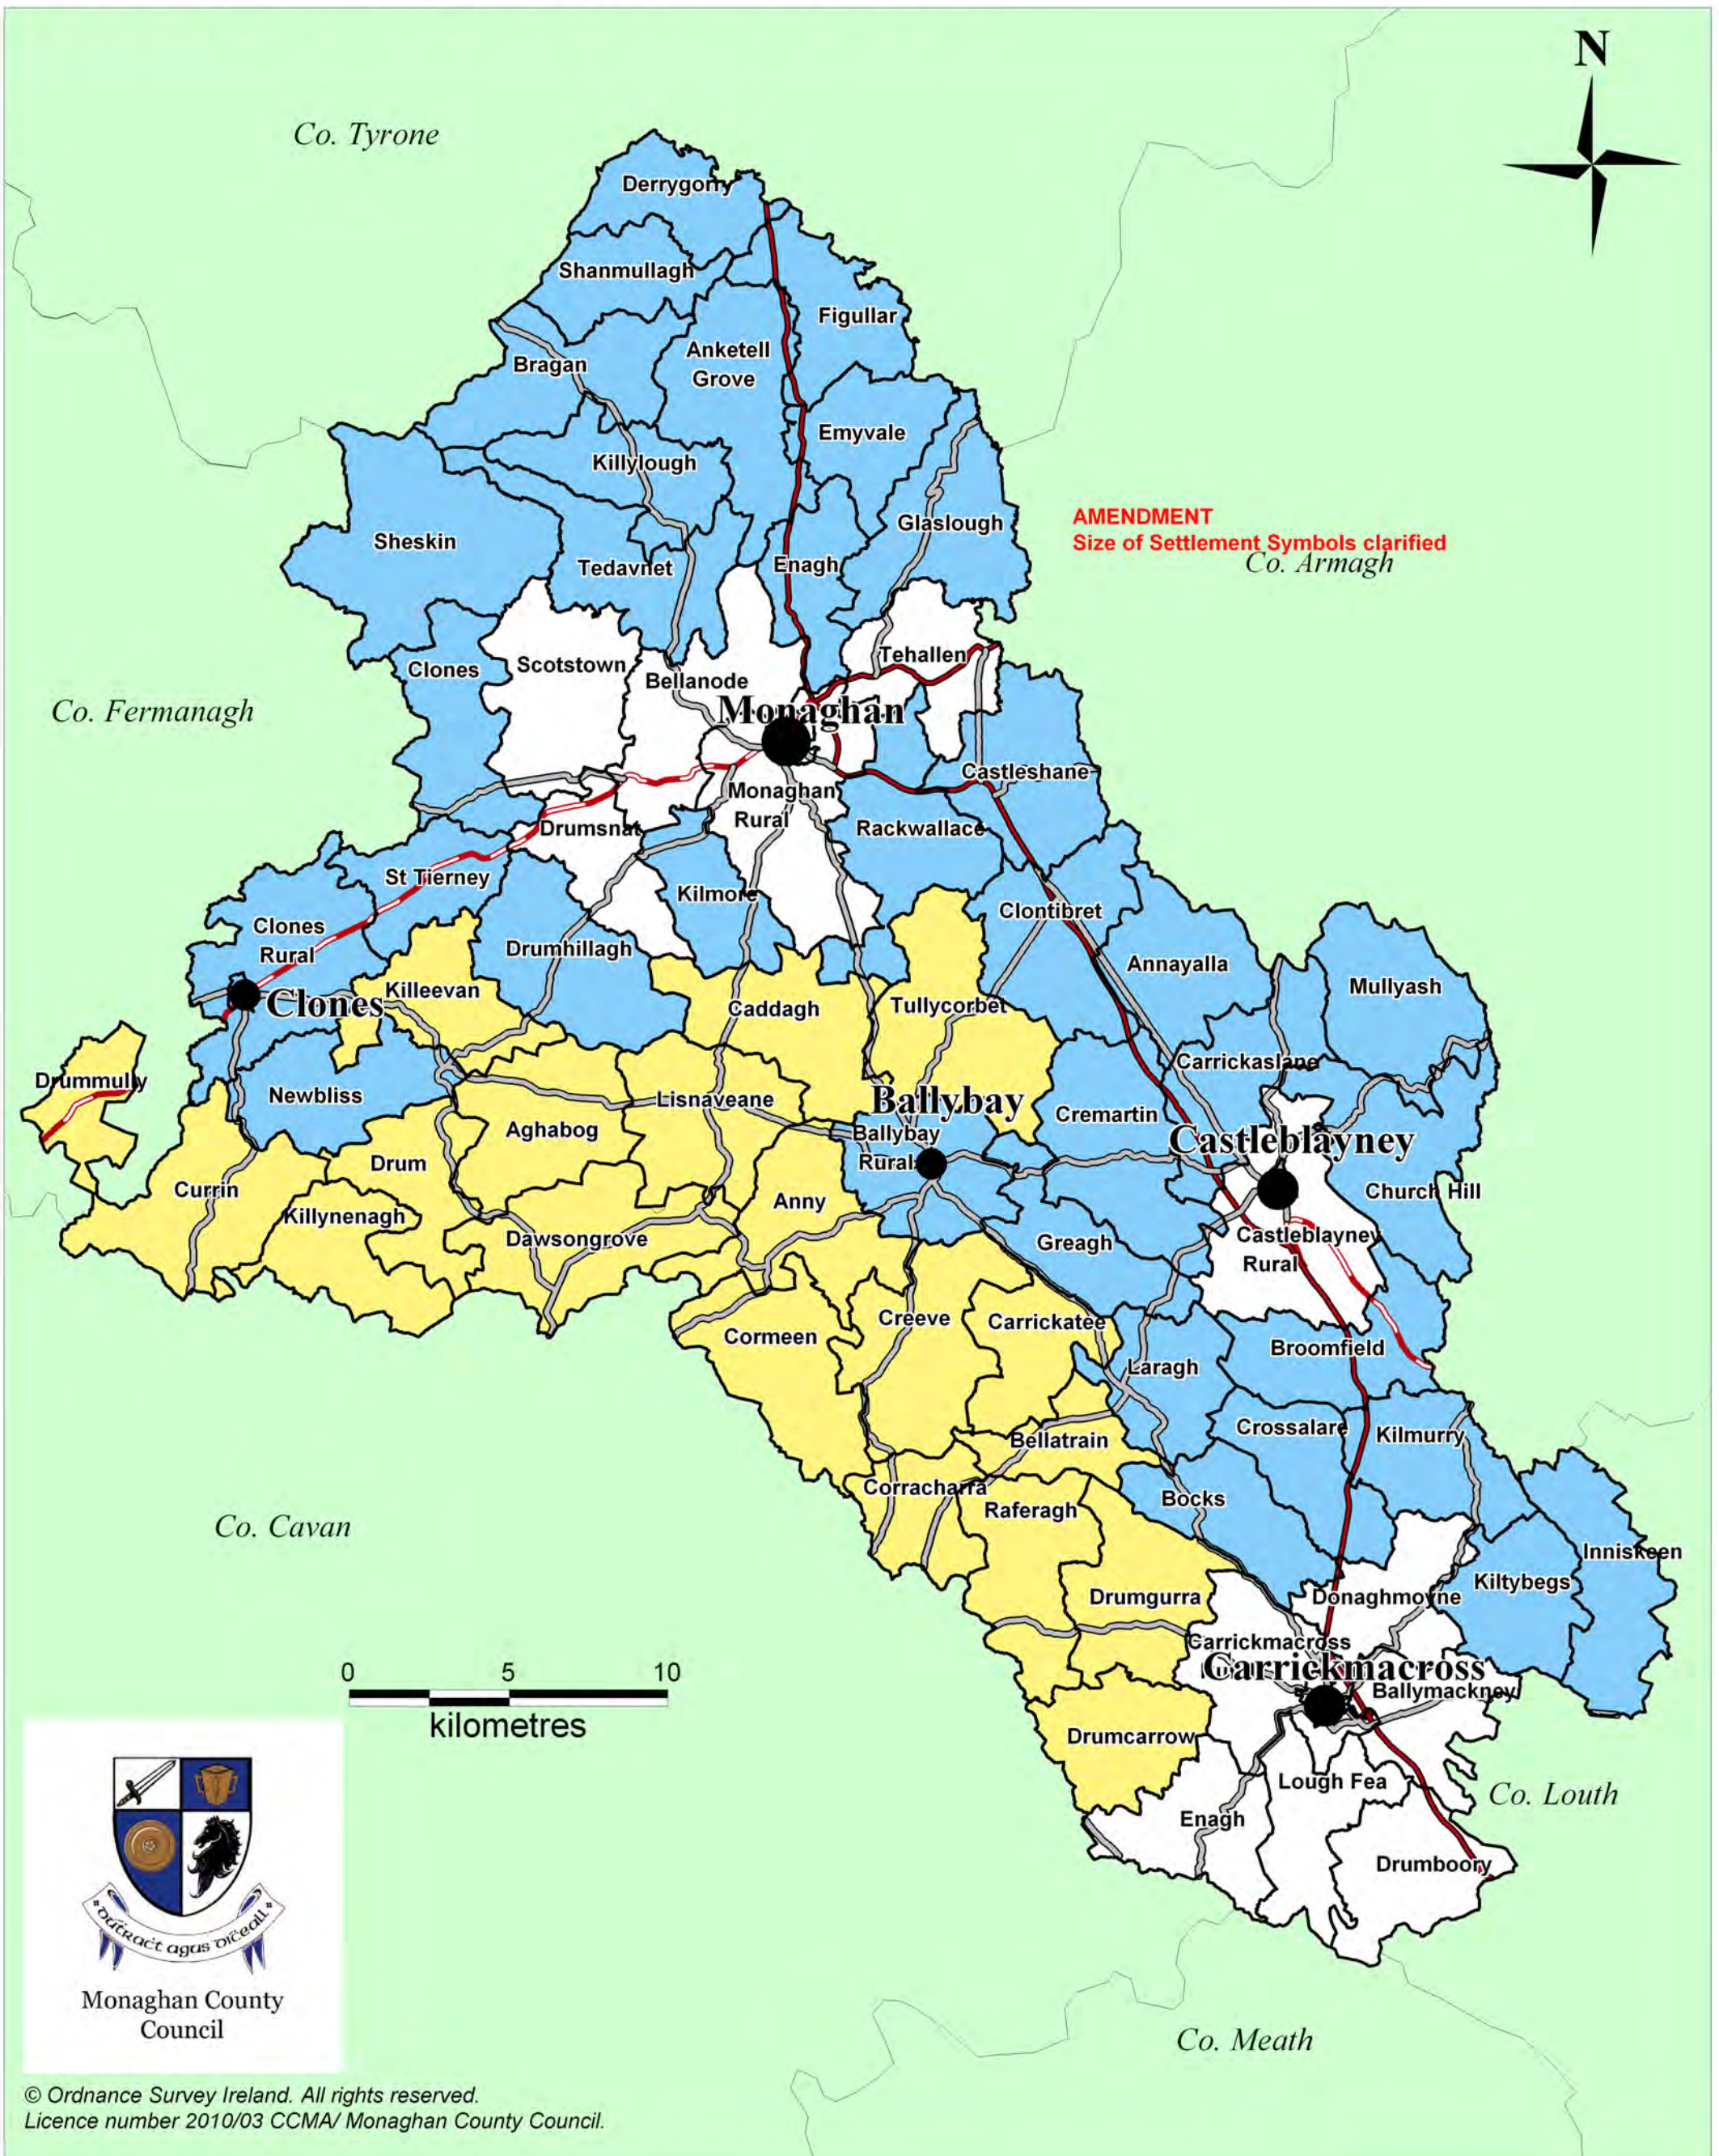

Map 5.1: CLÁR Area (Amendments)

Draft Monaghan County Development Plan 2013-2019

Extended Clár Area 2006

Pre 2006 Clár Area

Main Towns

National Primary Roads

National Secondary Roads

Regional Roads

National Primary Roads

National Secondary Roads

Regional Roads

© Ordnance Survey Ireland. All rights reserved.
Licence number 2010/03 CCMA/ Monaghan County Council.

Monaghan County Council