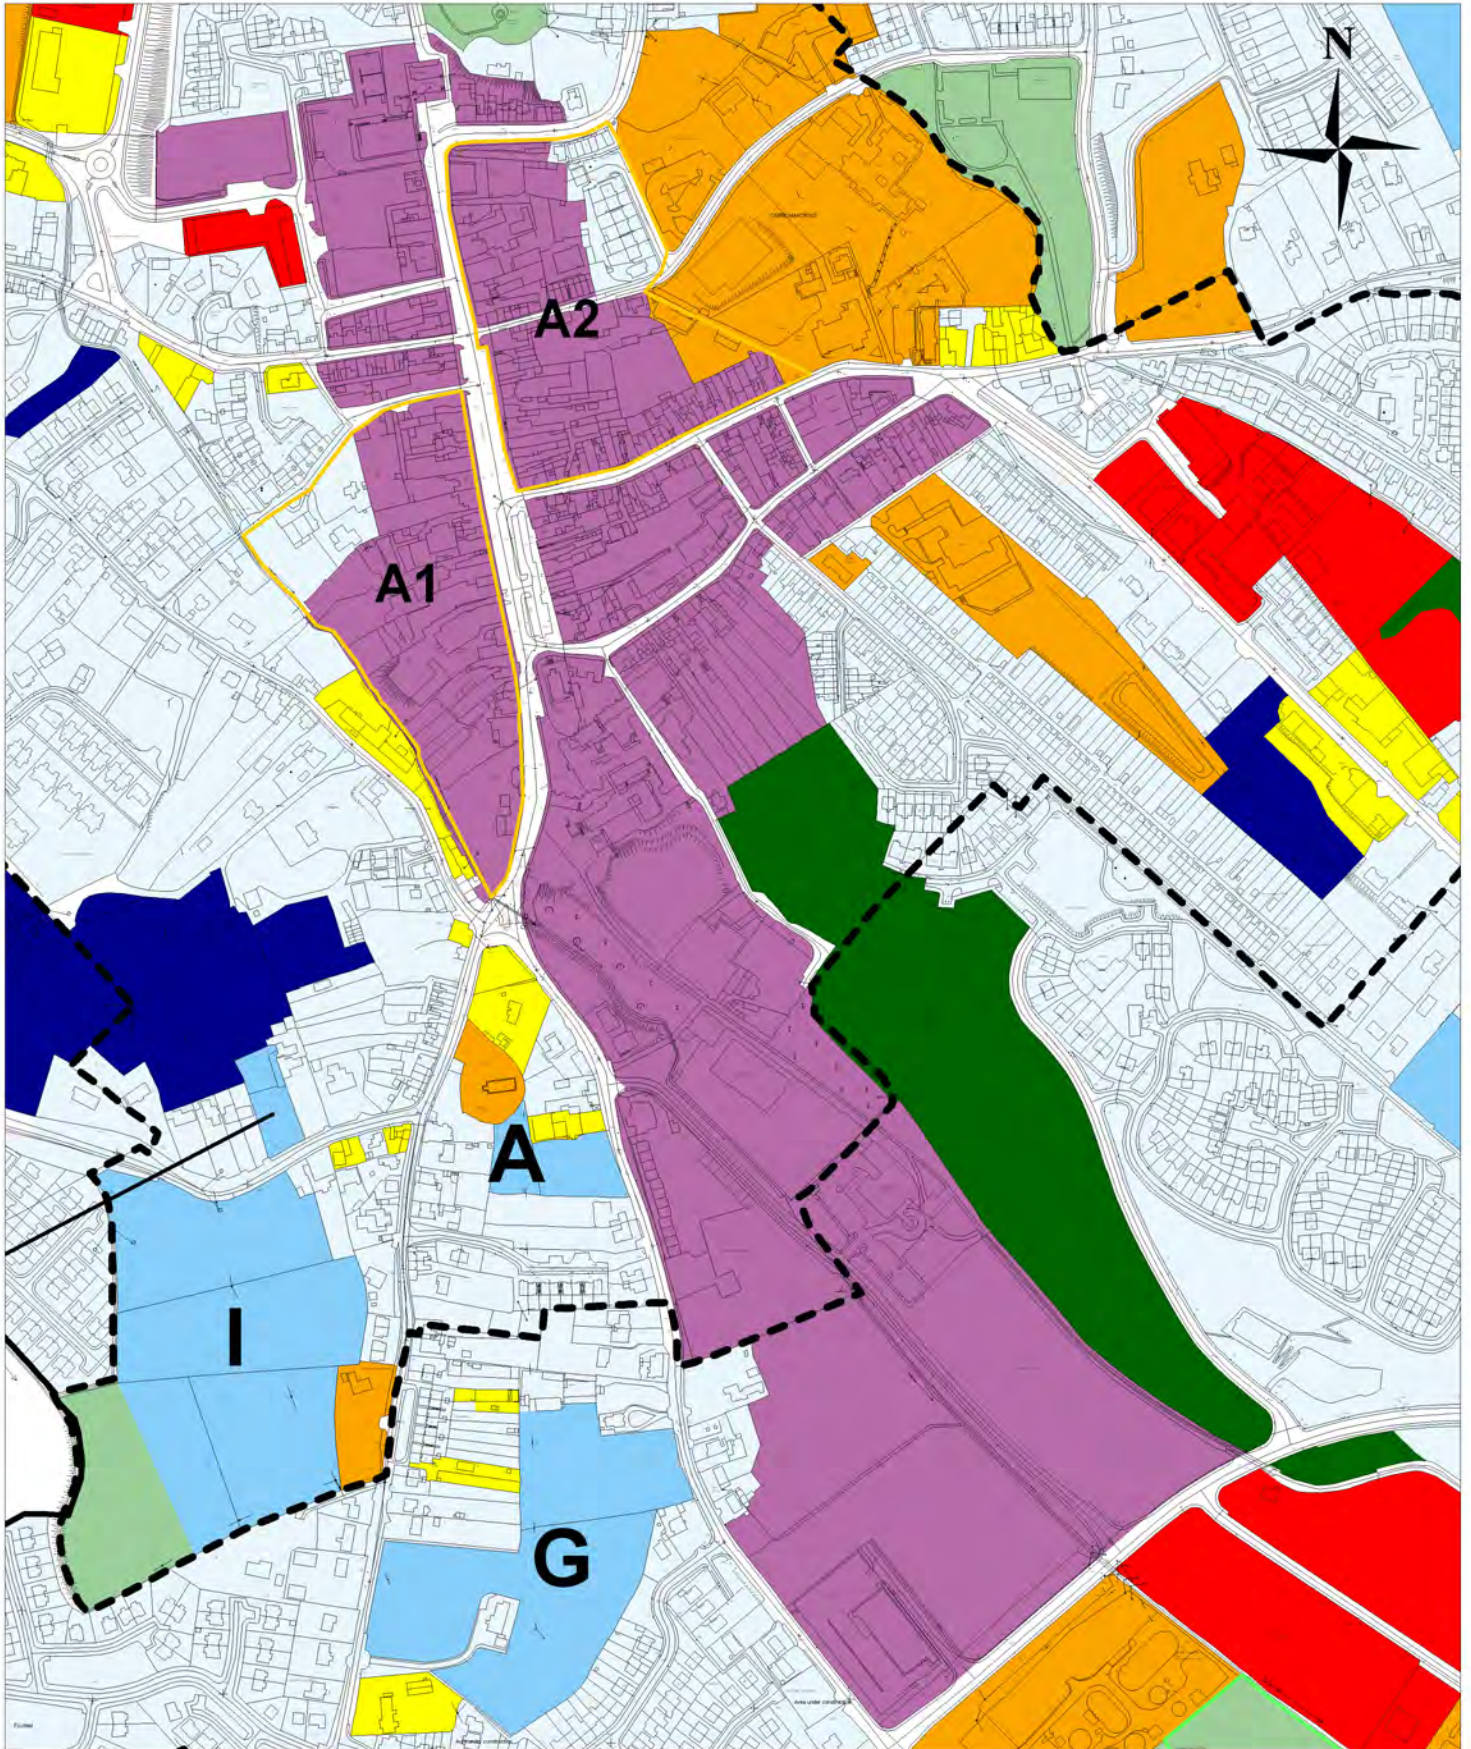

# Carrickmacross Town Centre (Map CKDP2) Amendments Draft Monaghan County Development Plan 2013-2019

**For Legend - See Map CKDP1**

© Ordnance Survey Ireland. All rights reserved.  
Licence number 2010/03 CCMA/ Monaghan County Council.