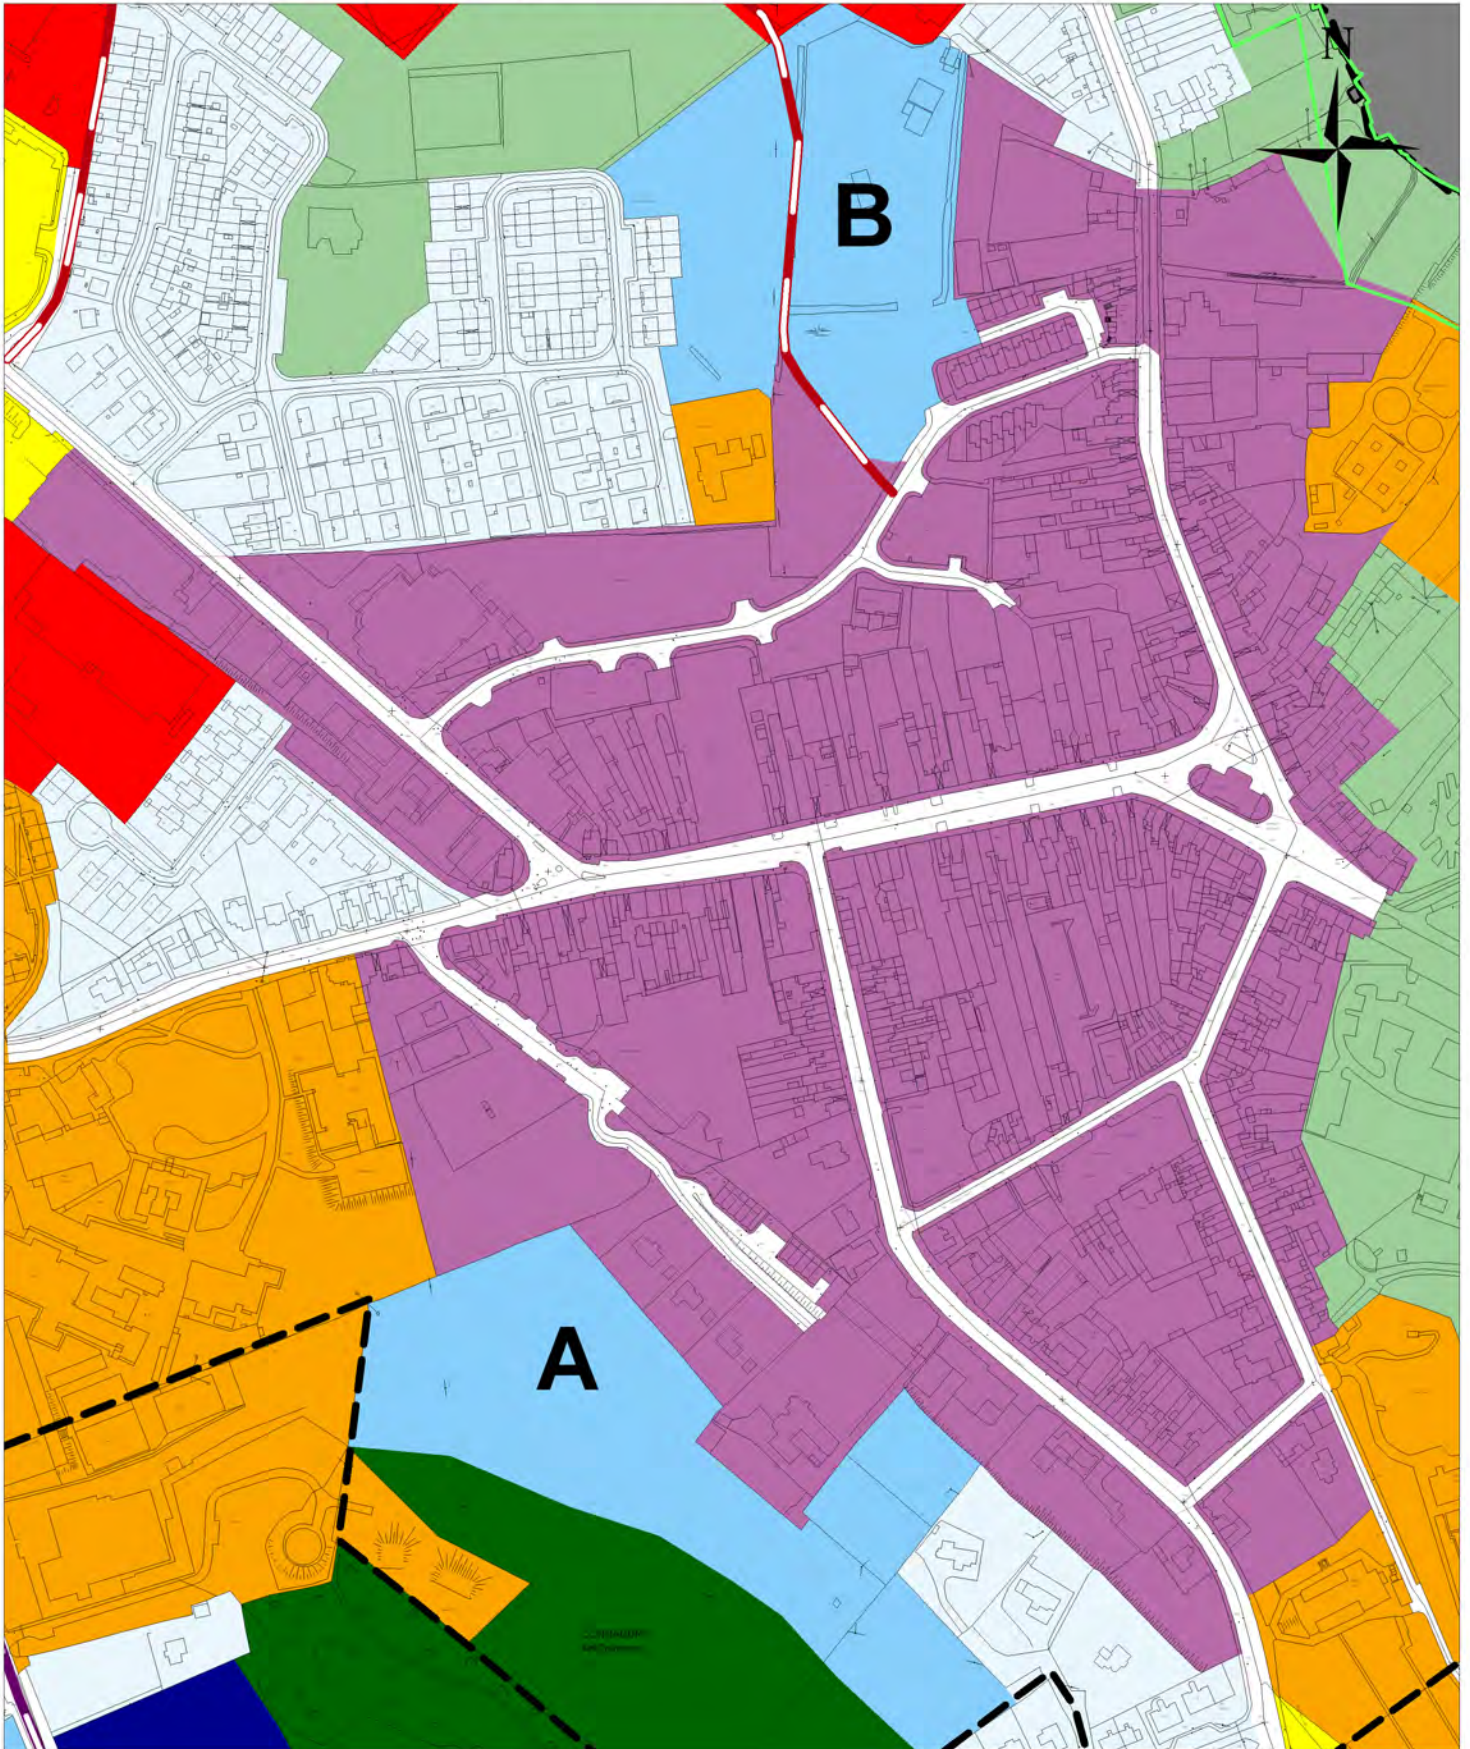

Castleblayney Town Centre (Map CYDP2) Amendments Draft Monaghan County Development Plan 2013-2019

For Legend - See Map CYDP1

© Ordnance Survey Ireland. All rights reserved.
Licence number 2010/03 CCMA/ Monaghan County Council.