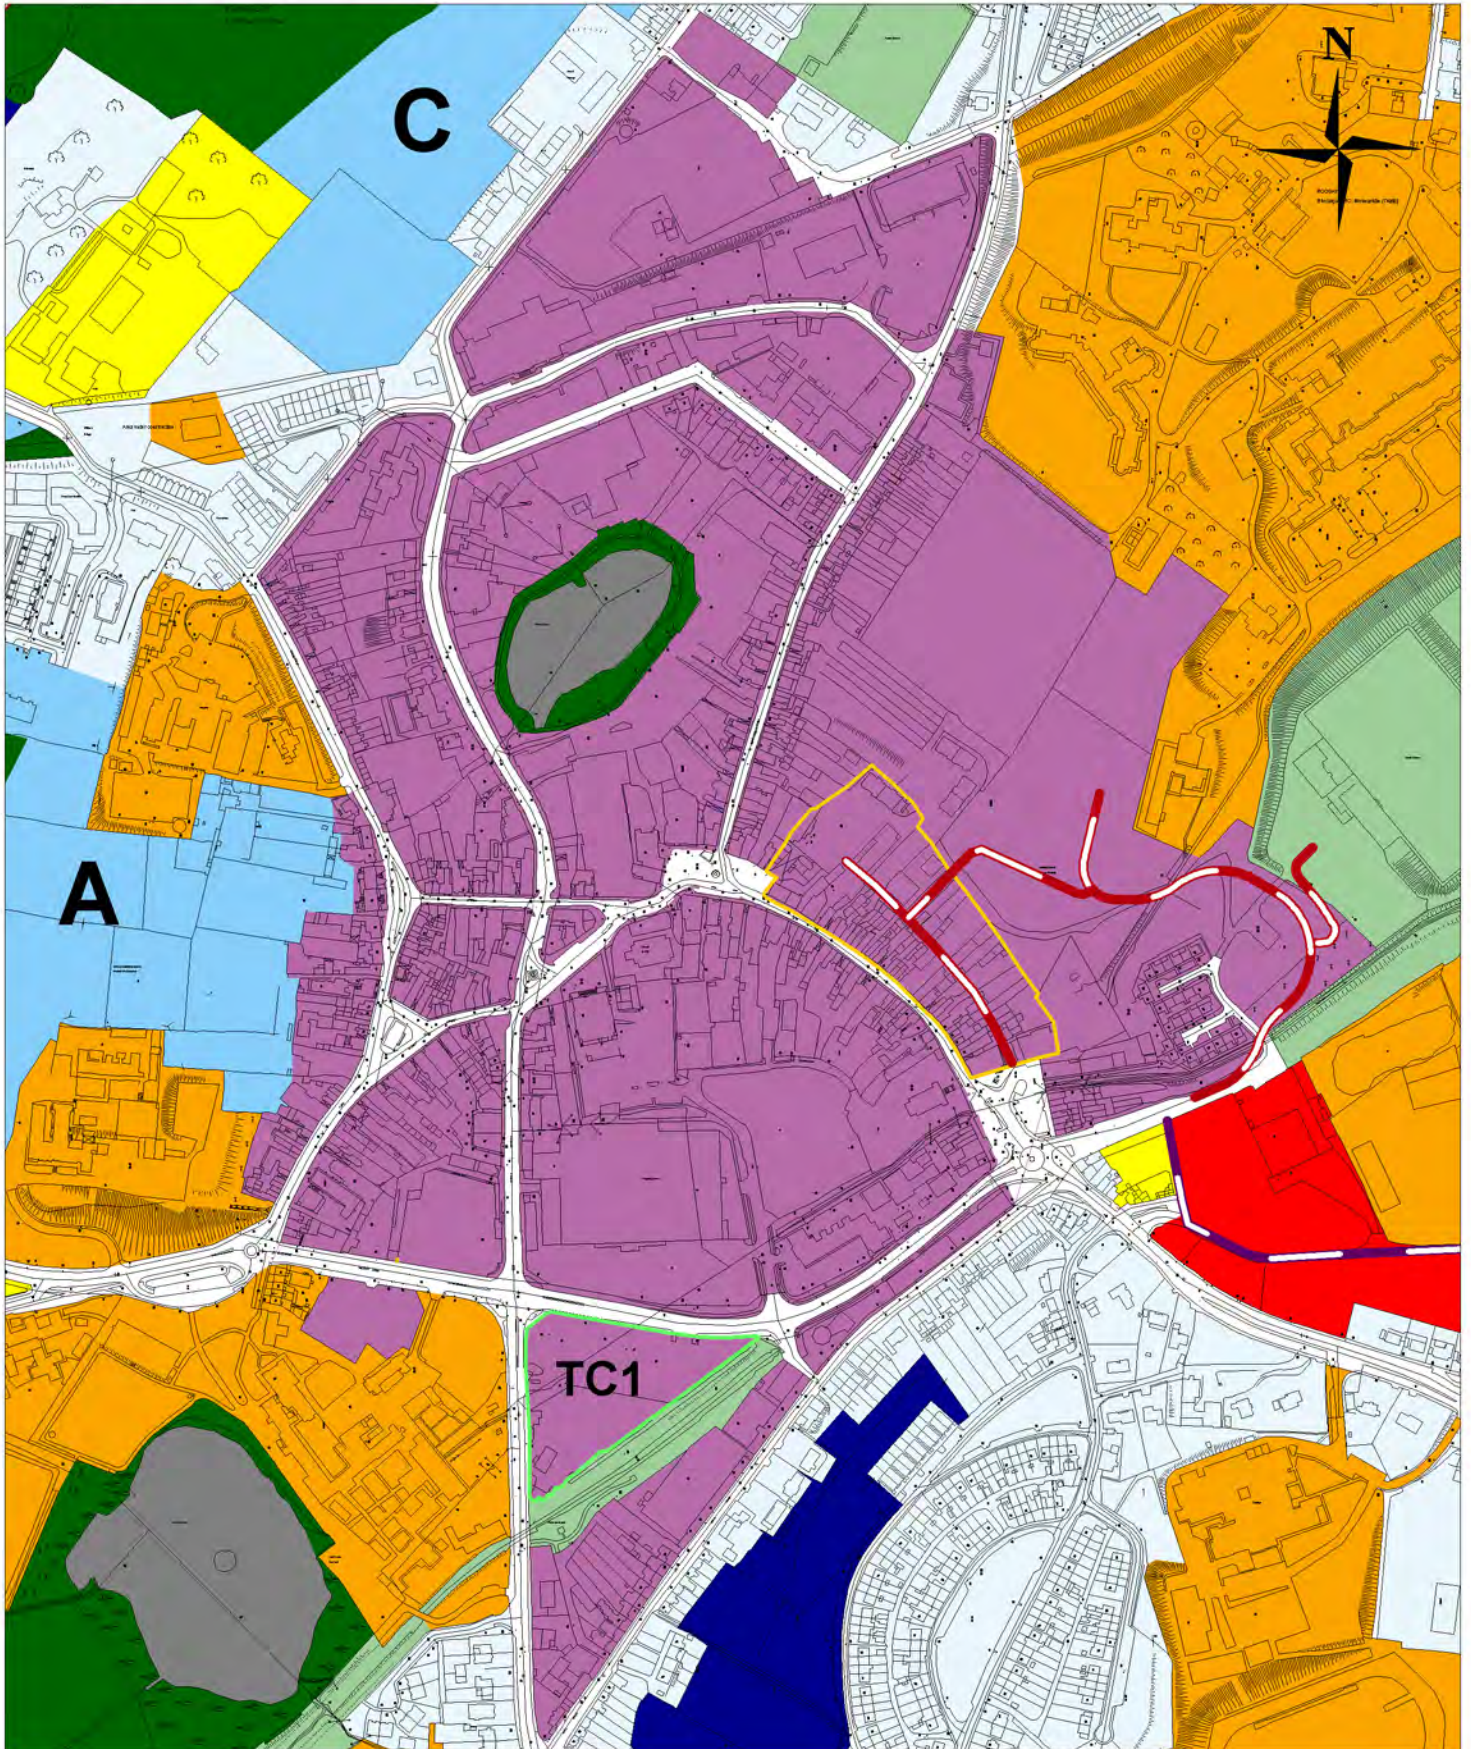

Monaghan Town Centre (Map MDP2)

Draft Monaghan County Development Plan 2013-2019

For Legend - See Map MDP1

© Ordnance Survey Ireland. All rights reserved.
Licence number 2010/03 CCMA/ Monaghan County Council.