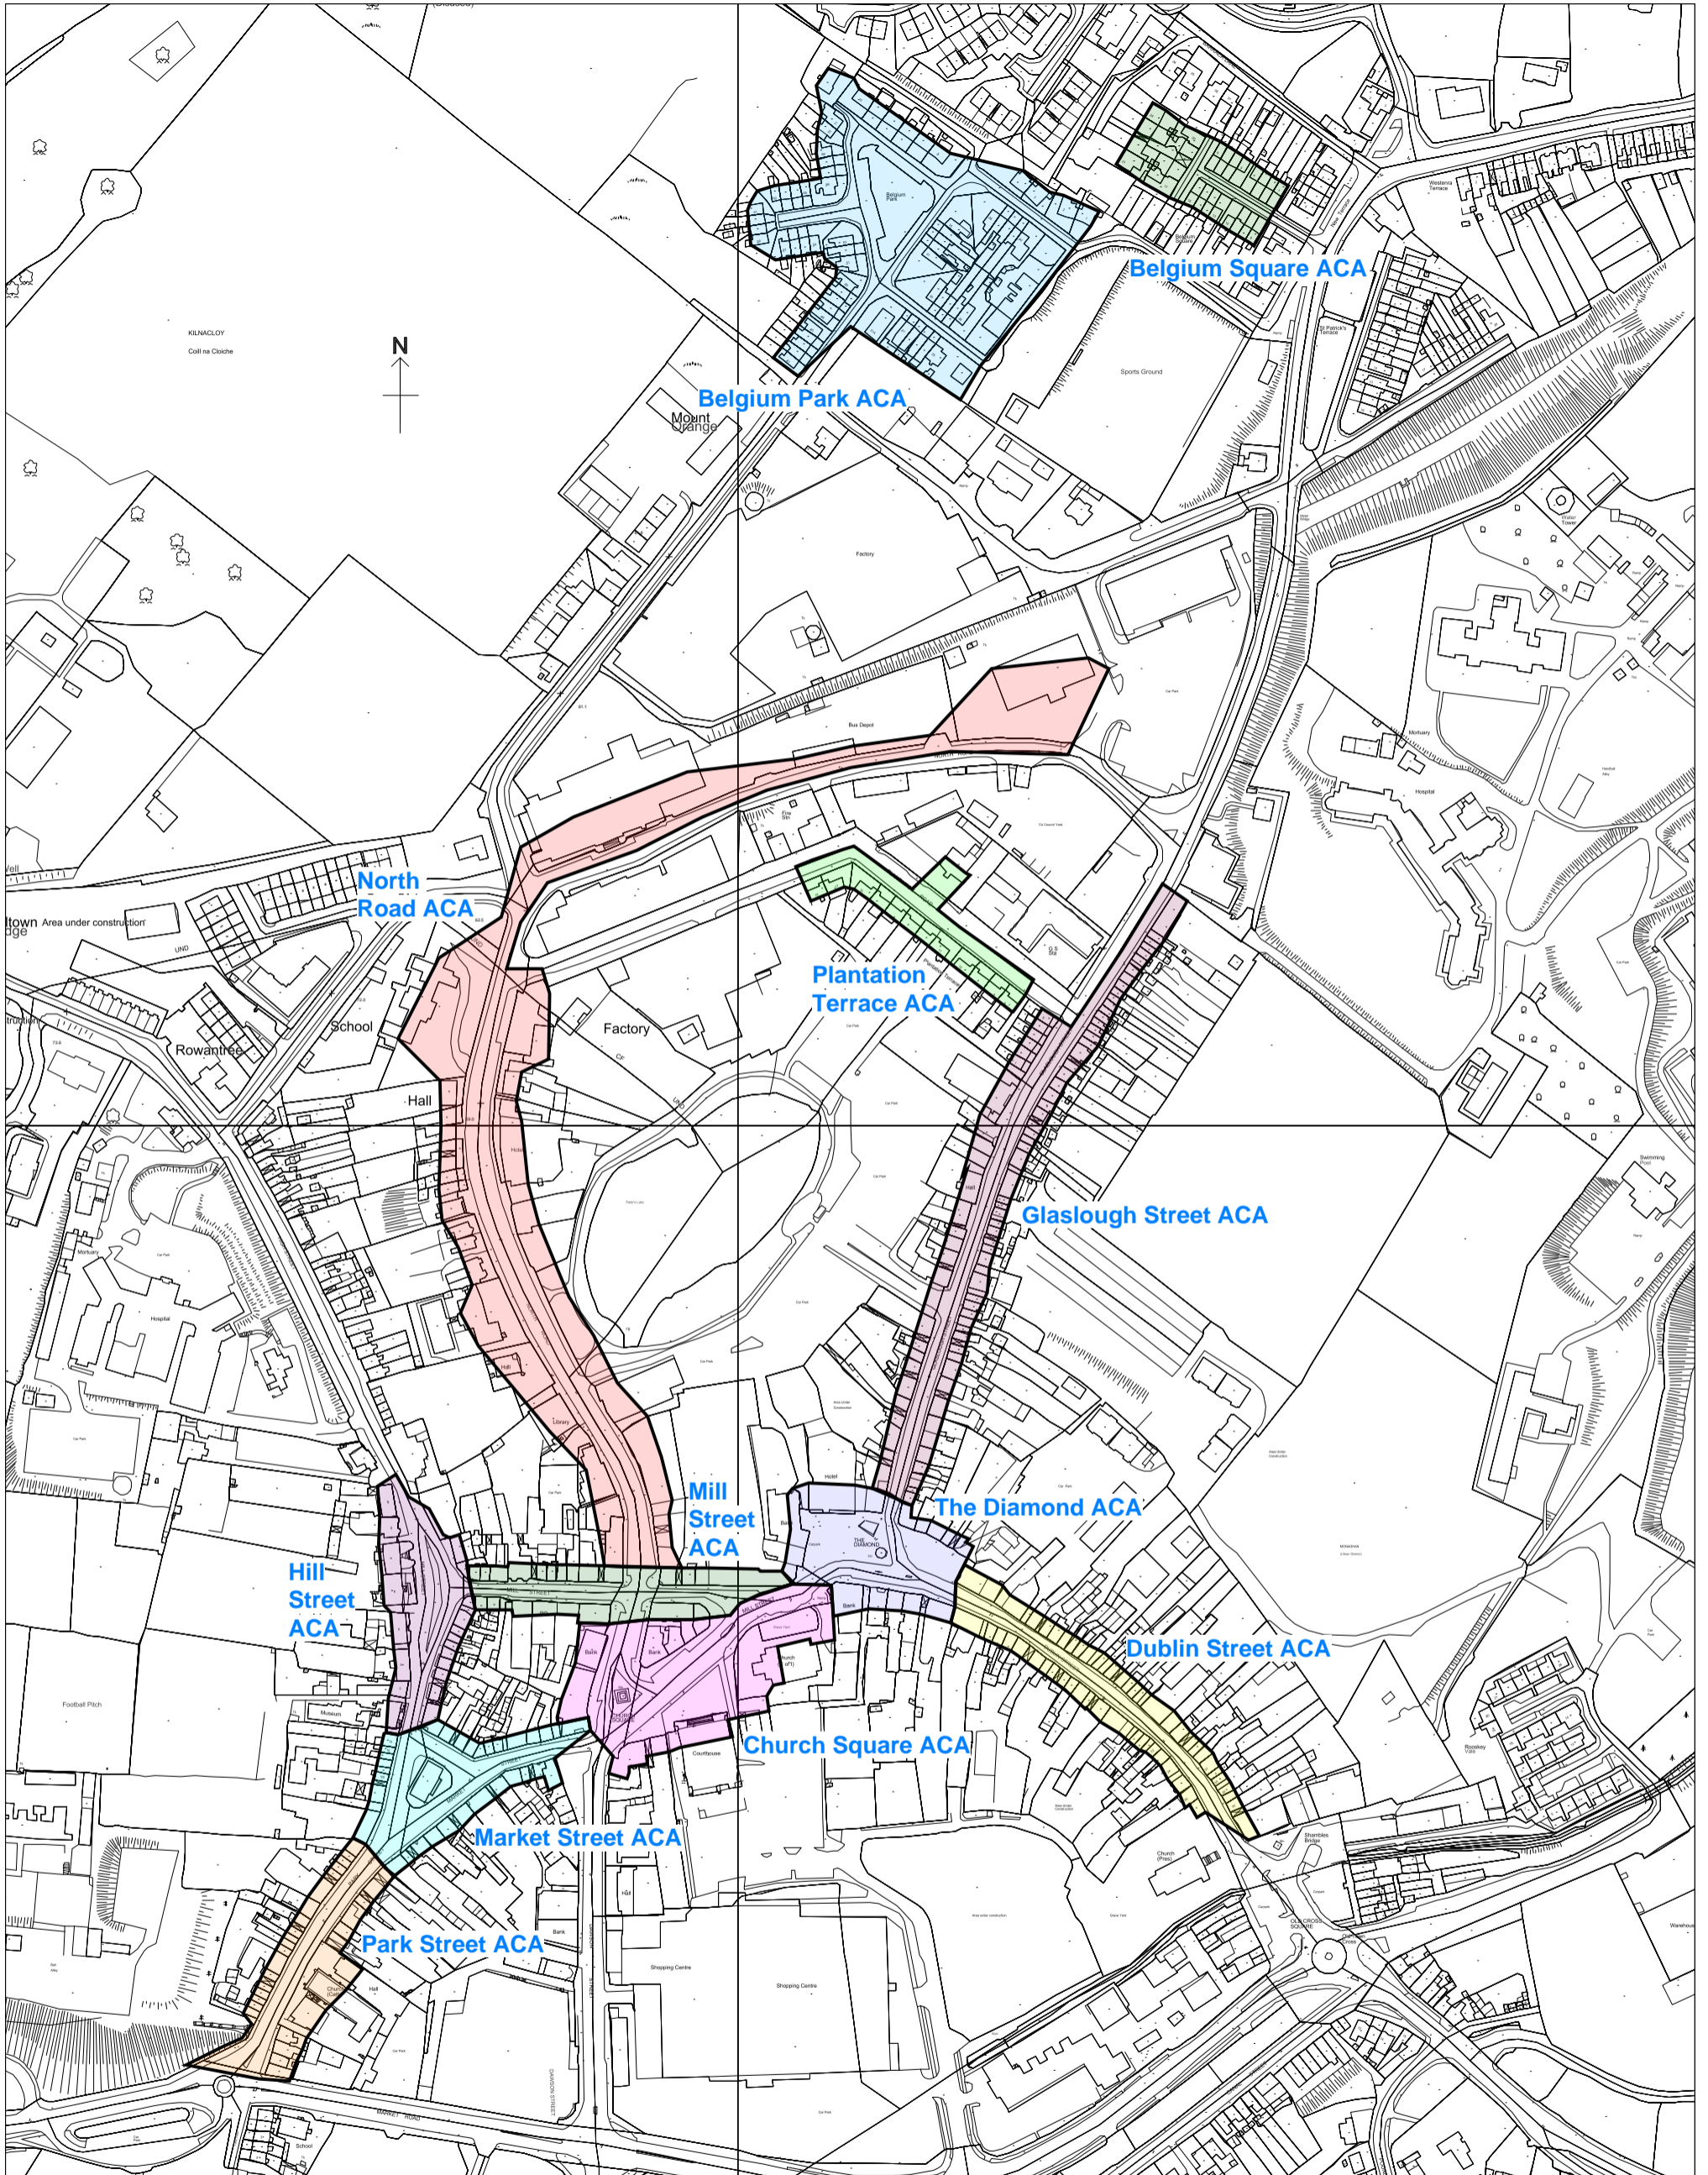

Architectural Conservation Areas - Monaghan Town

Comhairle Chontae Mhuineacháin,
Oifigí Contae,
An Glenn,
Muineachán.
Guthá 047 30500

Monaghan County Council,
County Offices,
The Glen, Monaghan
Phone: 047 30500
Fax: 047 82739

Project:

RPS Consolidation

© Ordnance Survey Ireland. All rights reserved.
Licence number 2010/03 CCMA/Monaghan County Council.

Drawn By: RB

Survey By: RB

Date: 06:11:15

Scale: 1:3200