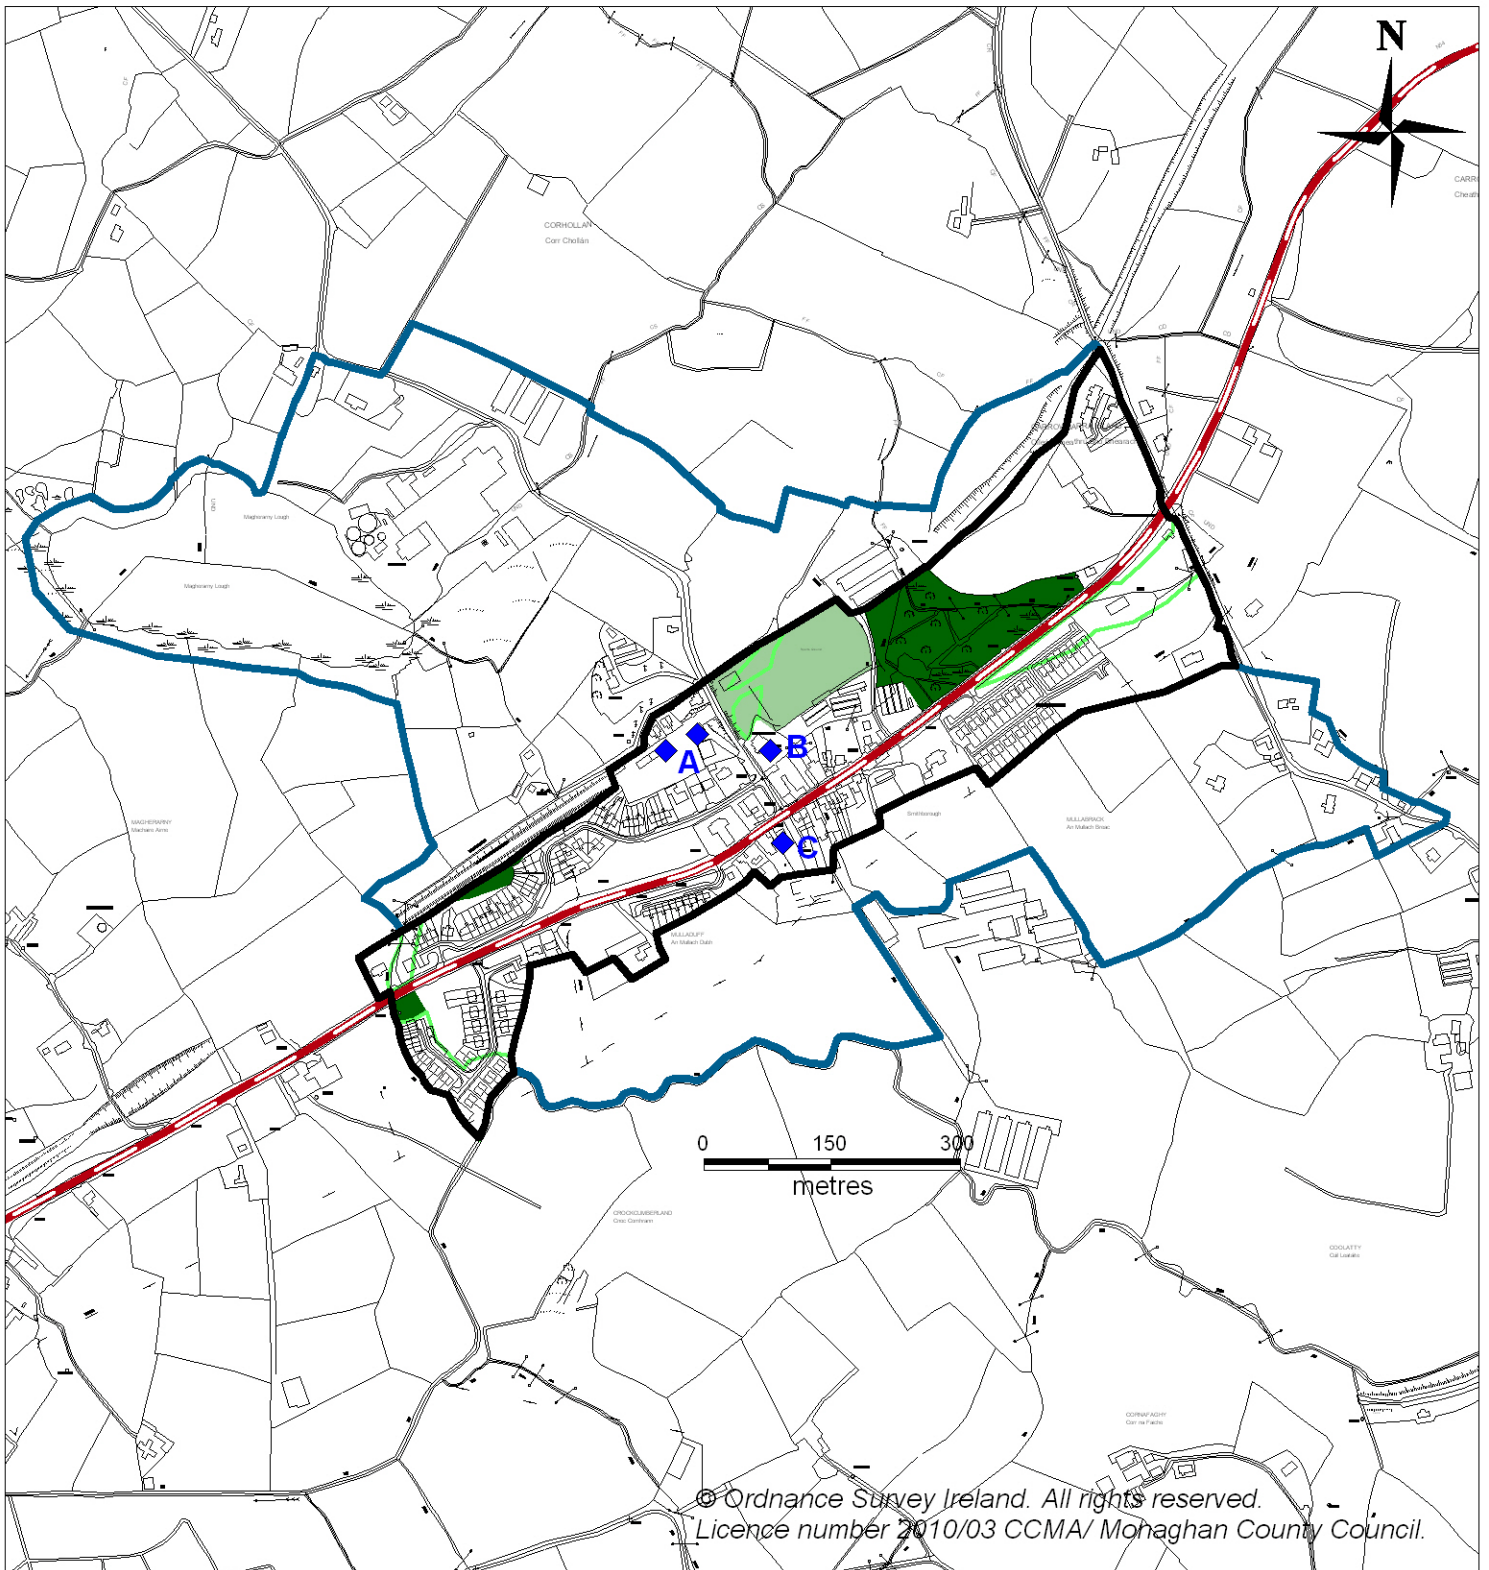

Smithborough

Draft Monaghan County Development Plan 2013-2019

Development Constraints - SMITHBOROUGH

- (A) Railway Station (Protected Structure)
- (B) Smithborough Presbyterian Church (Protected Structure)
- (C) Garda Siochana Station (Protected Structure)