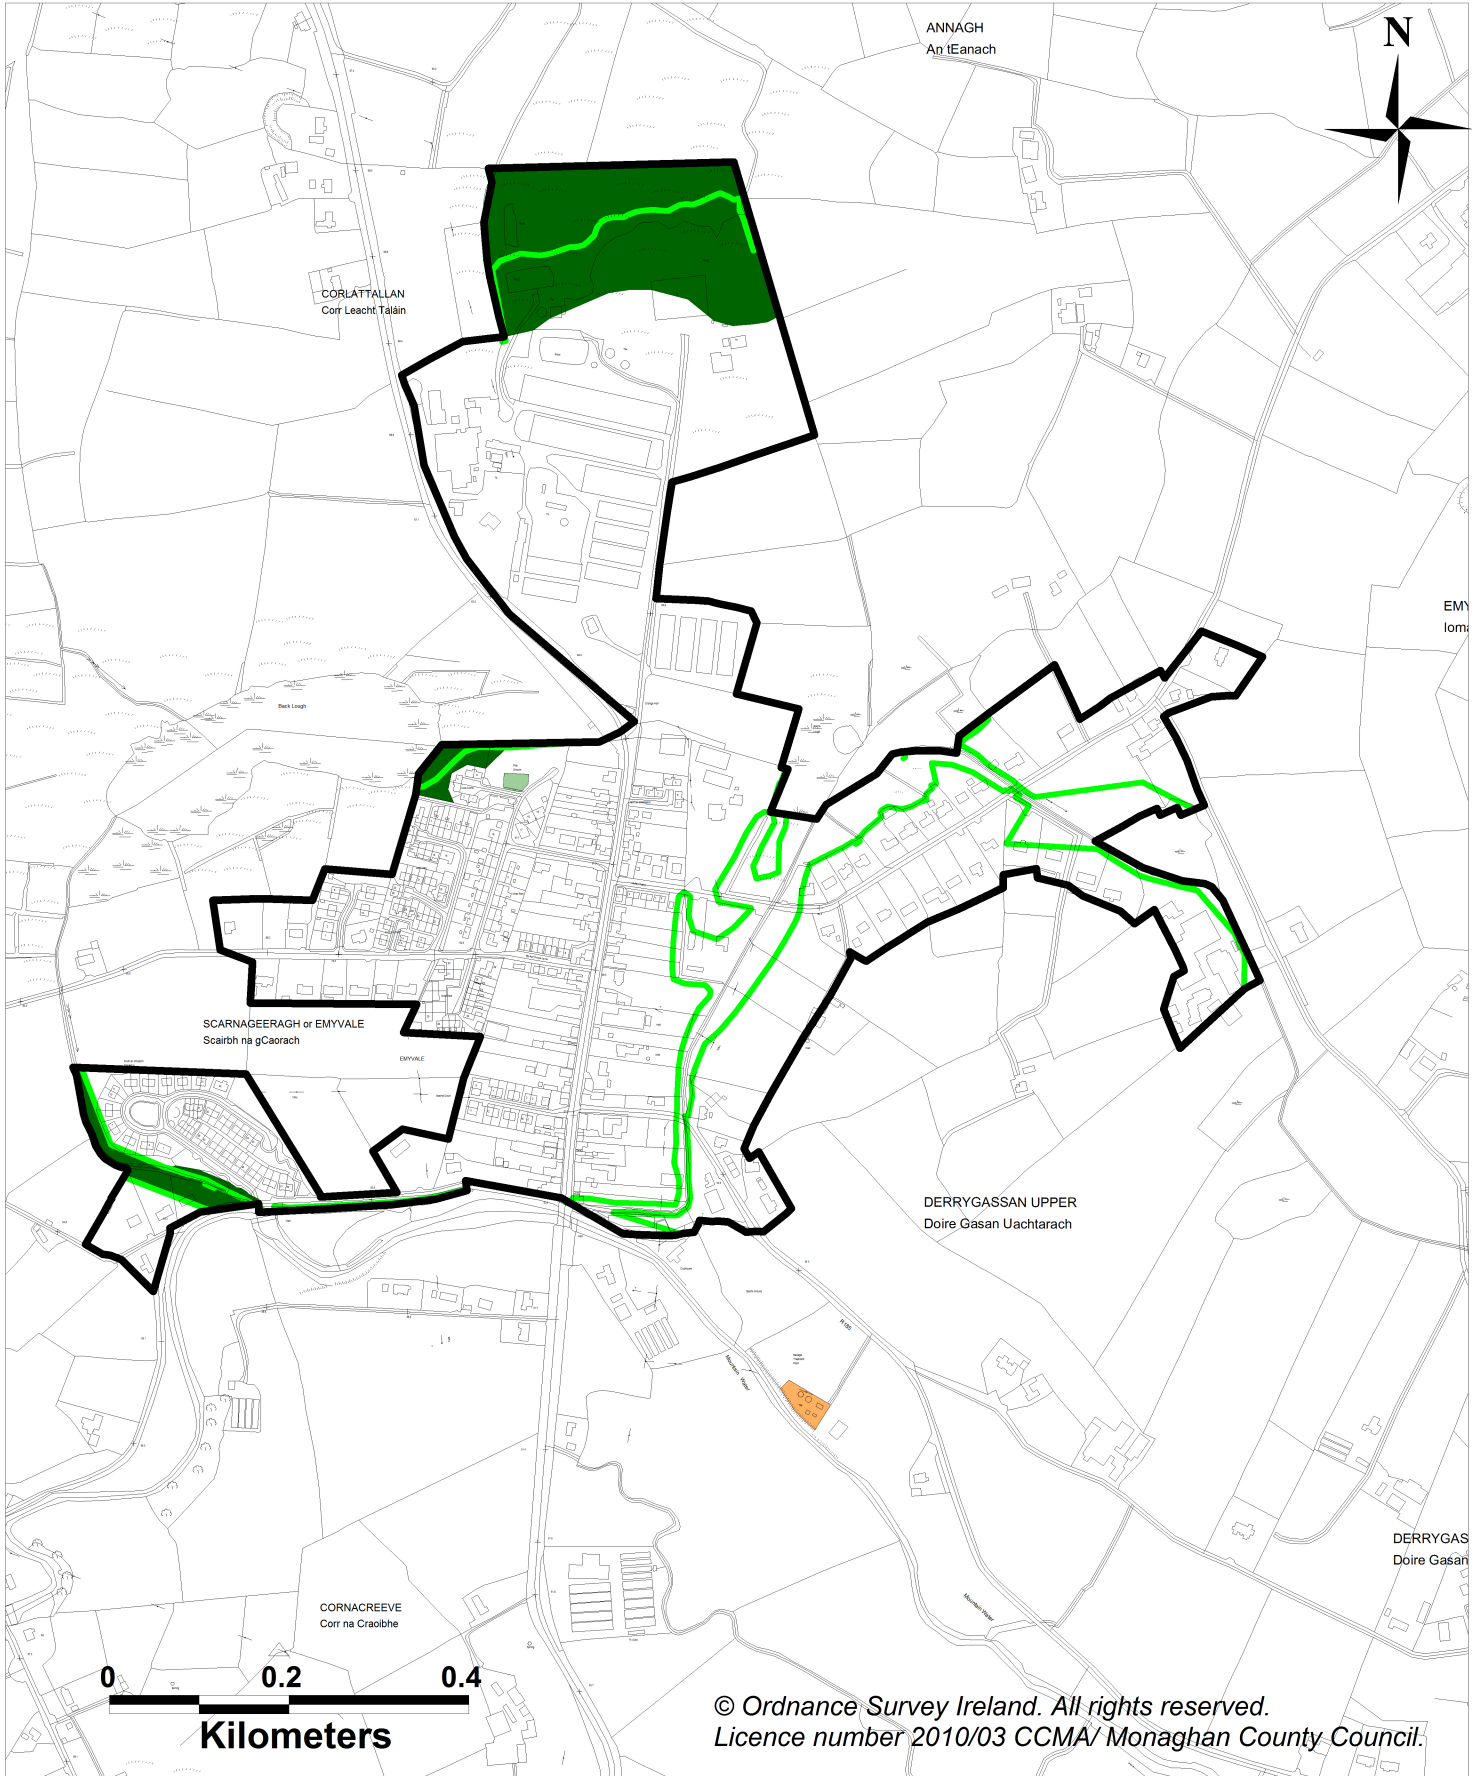

Emyvale

Draft Monaghan County Development Plan 2019-2025

© Ordnance Survey Ireland. All rights reserved.
Licence number 2010/03 CCMA/ Monaghan County Council.

Proposed Development
Limit

Sewerage Treatment Works

Landscape Protection/Conservation

Recreation/Amenity

Flood Risk Area