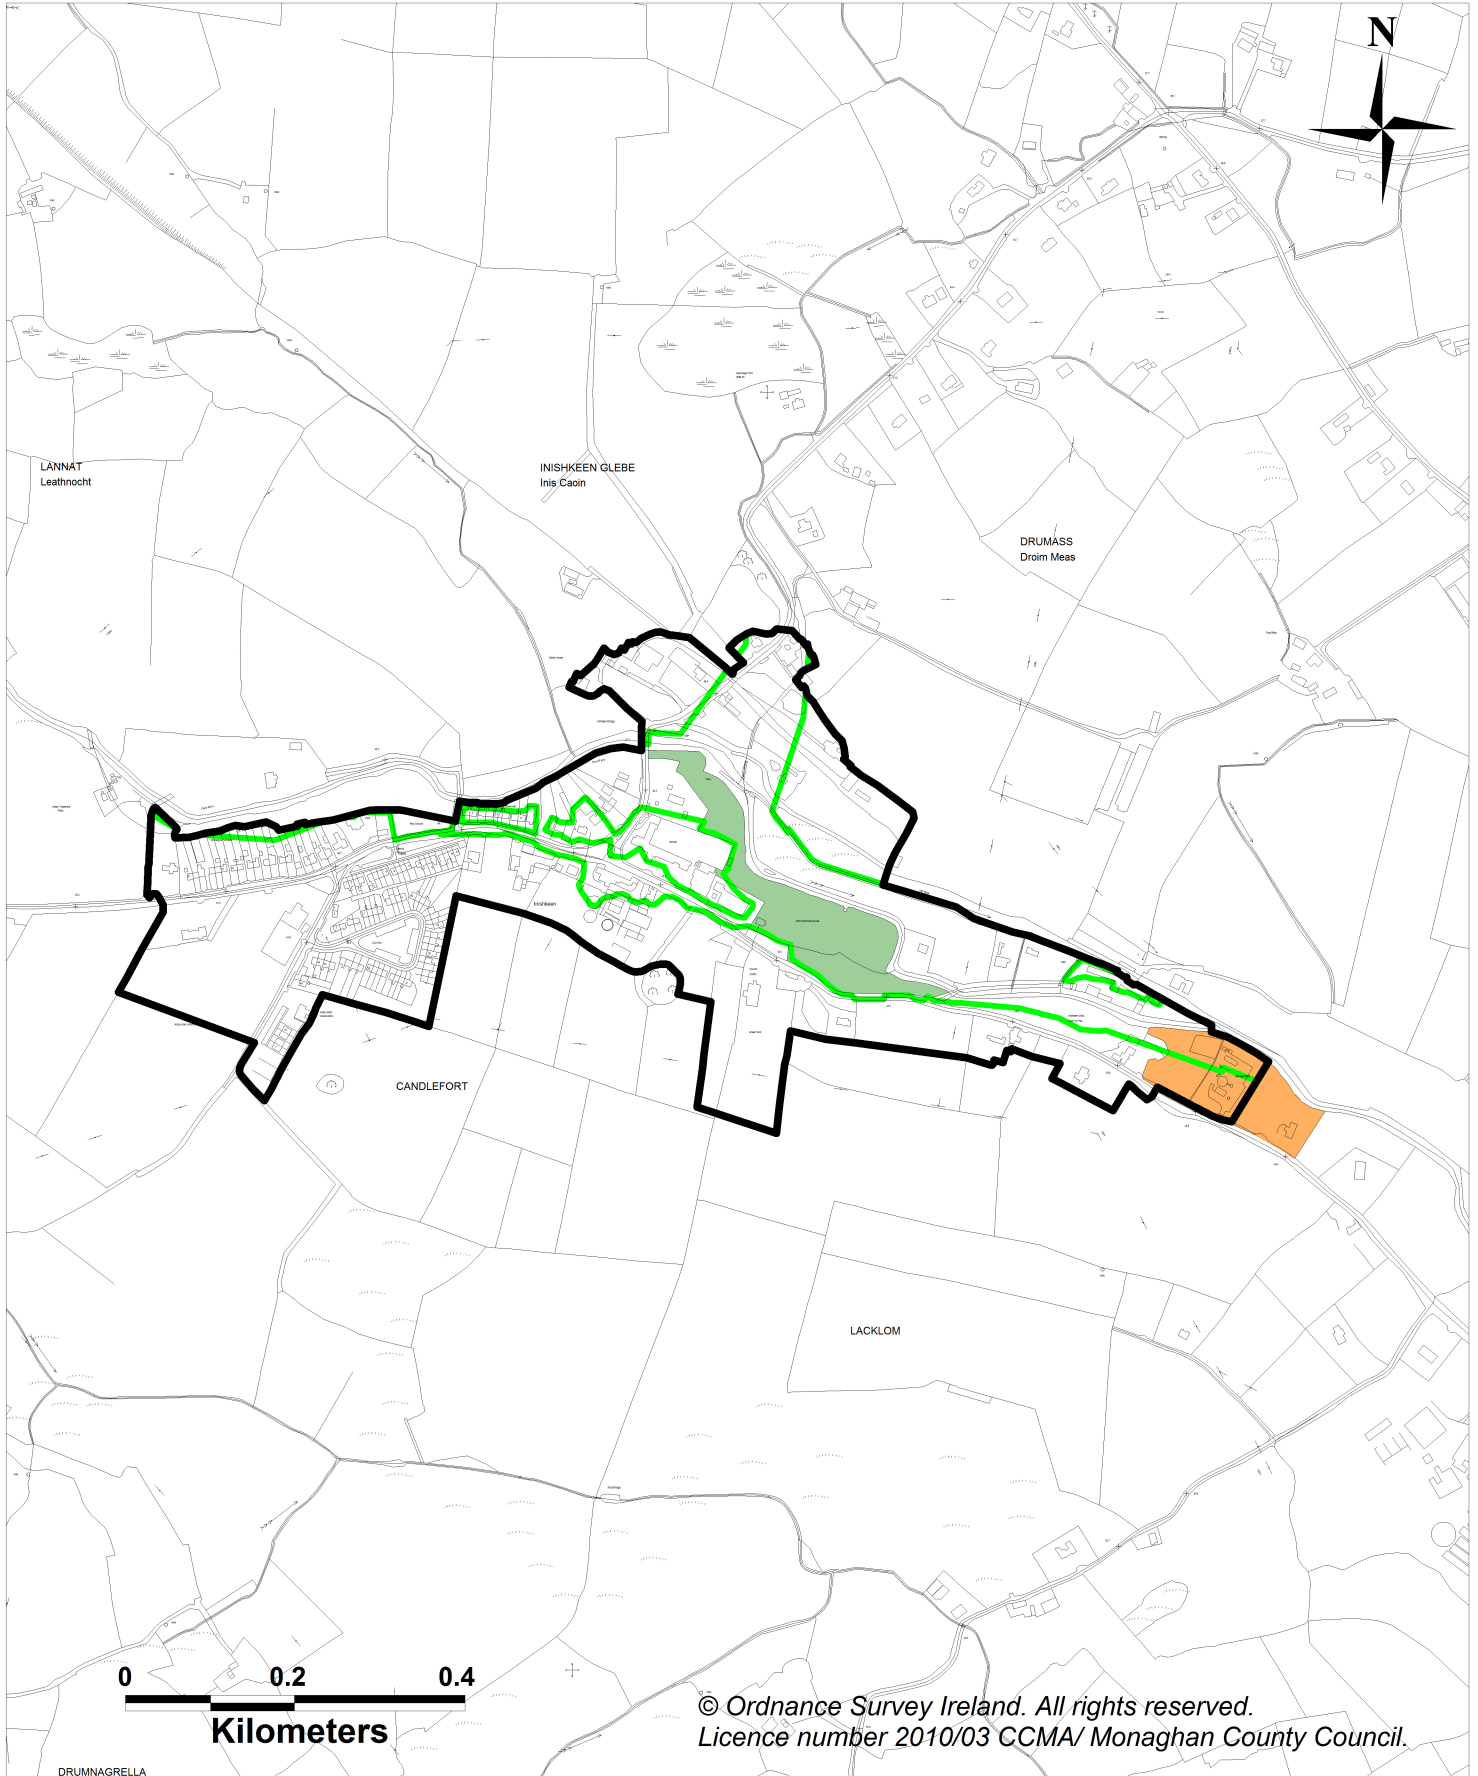

Inniskeen

Draft Monaghan County Development Plan 2019-2025

© Ordnance Survey Ireland. All rights reserved.
Licence number 2010/03 CCMA/ Monaghan County Council.

-  Proposed Development Limit
-  Sewerage Treatment Works
-  Landscape Protection/Conservation
-  Recreation/Amenity
-  Flood Risk Area