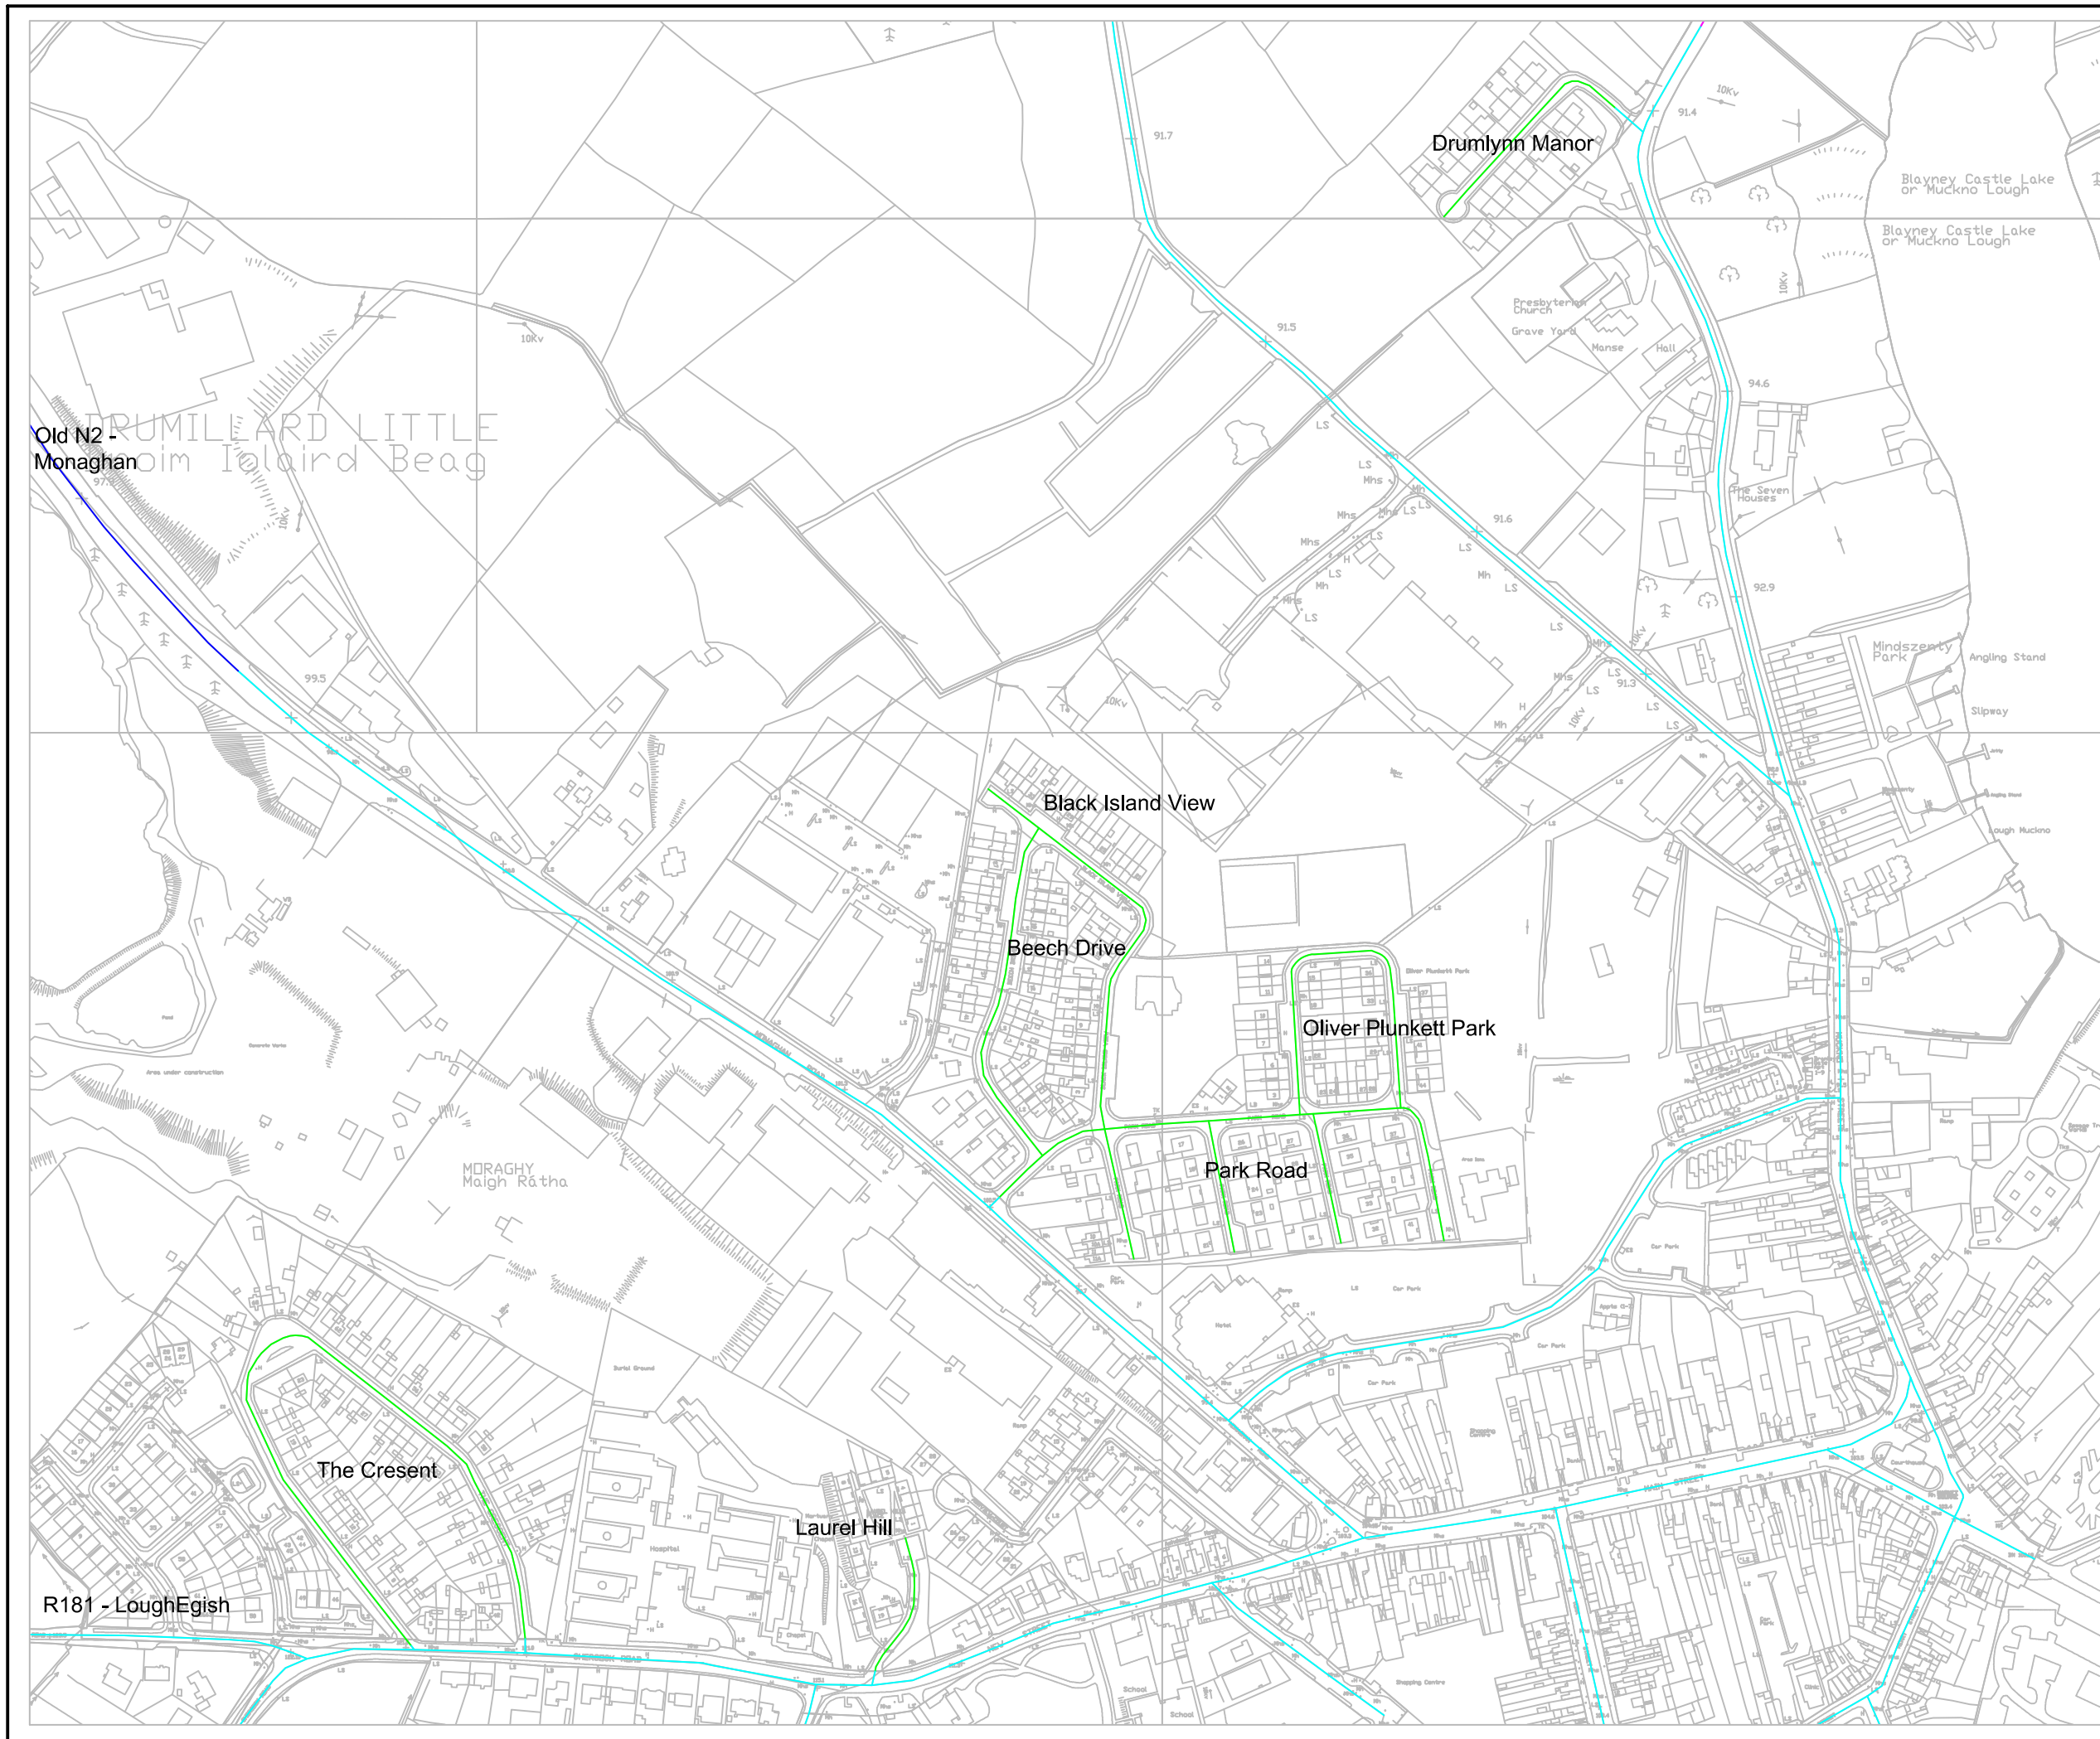

- 100Km/hr
- 80Km/hr
- 60Km/hr
- 50Km/hr
- Proposed 30Km/hr

Road Traffic
(Special Speed Limits)
(Housing Estates)
County Of Monaghan
Bye-laws (No.1)
2016

Project
Speed Limit Review
Housing Estates
2016

Title
Town/Village:
Castleblayney 1
Ref: (MCC - HECC - 05)

Comhairle Chontae Mhuineachán,
Oifigi Contae,
An Gleann,
Muineachán.
Guthán: 047 30500
Monaghan County Council,
County Offices,
The Glen, Monaghan.

Date	28/06/2016	
Designed		
Drawn	G Toye	
Traced	Scales	
Surveyed		
Checked	JMK