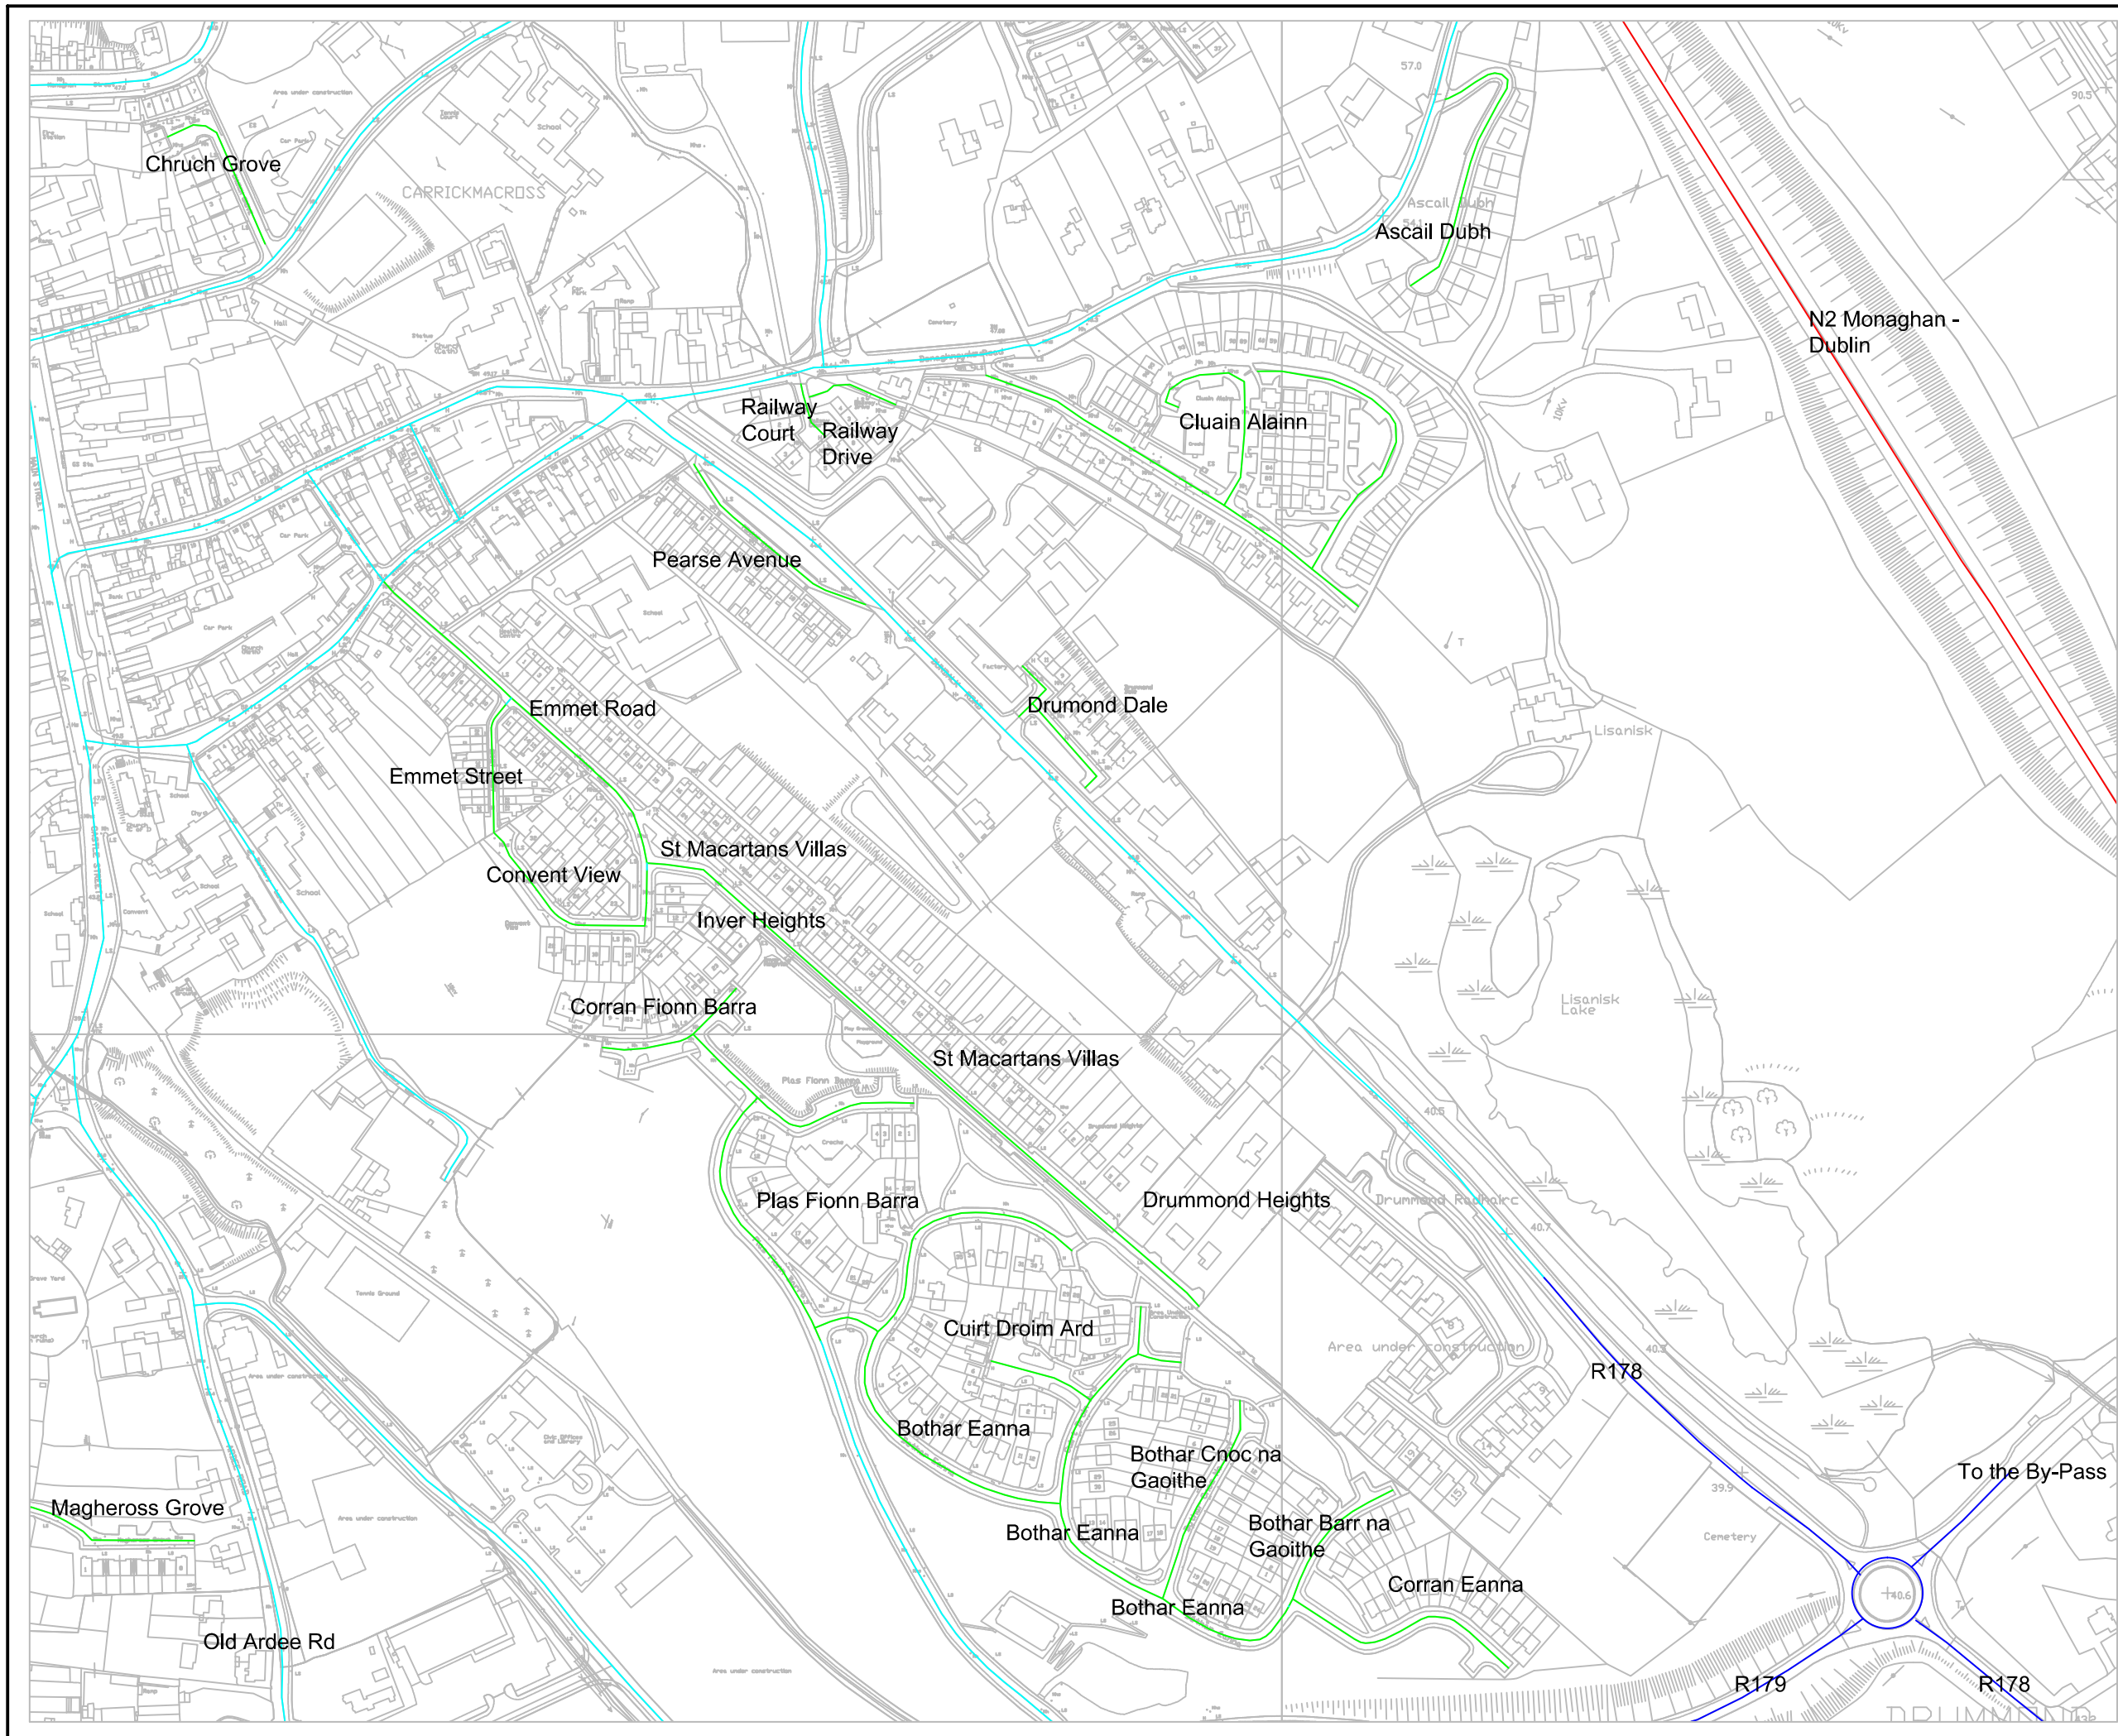

- 100Km/hr
- 80Km/hr
- 60Km/hr
- 50Km/hr
- Proposed 30Km/hr

Road Traffic
(Special Speed Limits)
(Housing Estates)
County Of Monaghan
Bye-laws (No.1)
2016

Project
Speed Limit Review
Housing Estates
2016

Title
Town/Village:
Carrickmacross 2
Ref: (MCC - HECC - 02)

Comhairle Chontae Mhuineacháin,
Oifigi Contae,
An Gleann,
Muineachán.
Guthán: 047 30500
Monaghan County Council,
County Offices,
The Glen, Monaghan.

Date	28/06/2016	
Designed		
Drawn	G Toye	
Traced	Scales	
Surveyed		
Checked	JMK