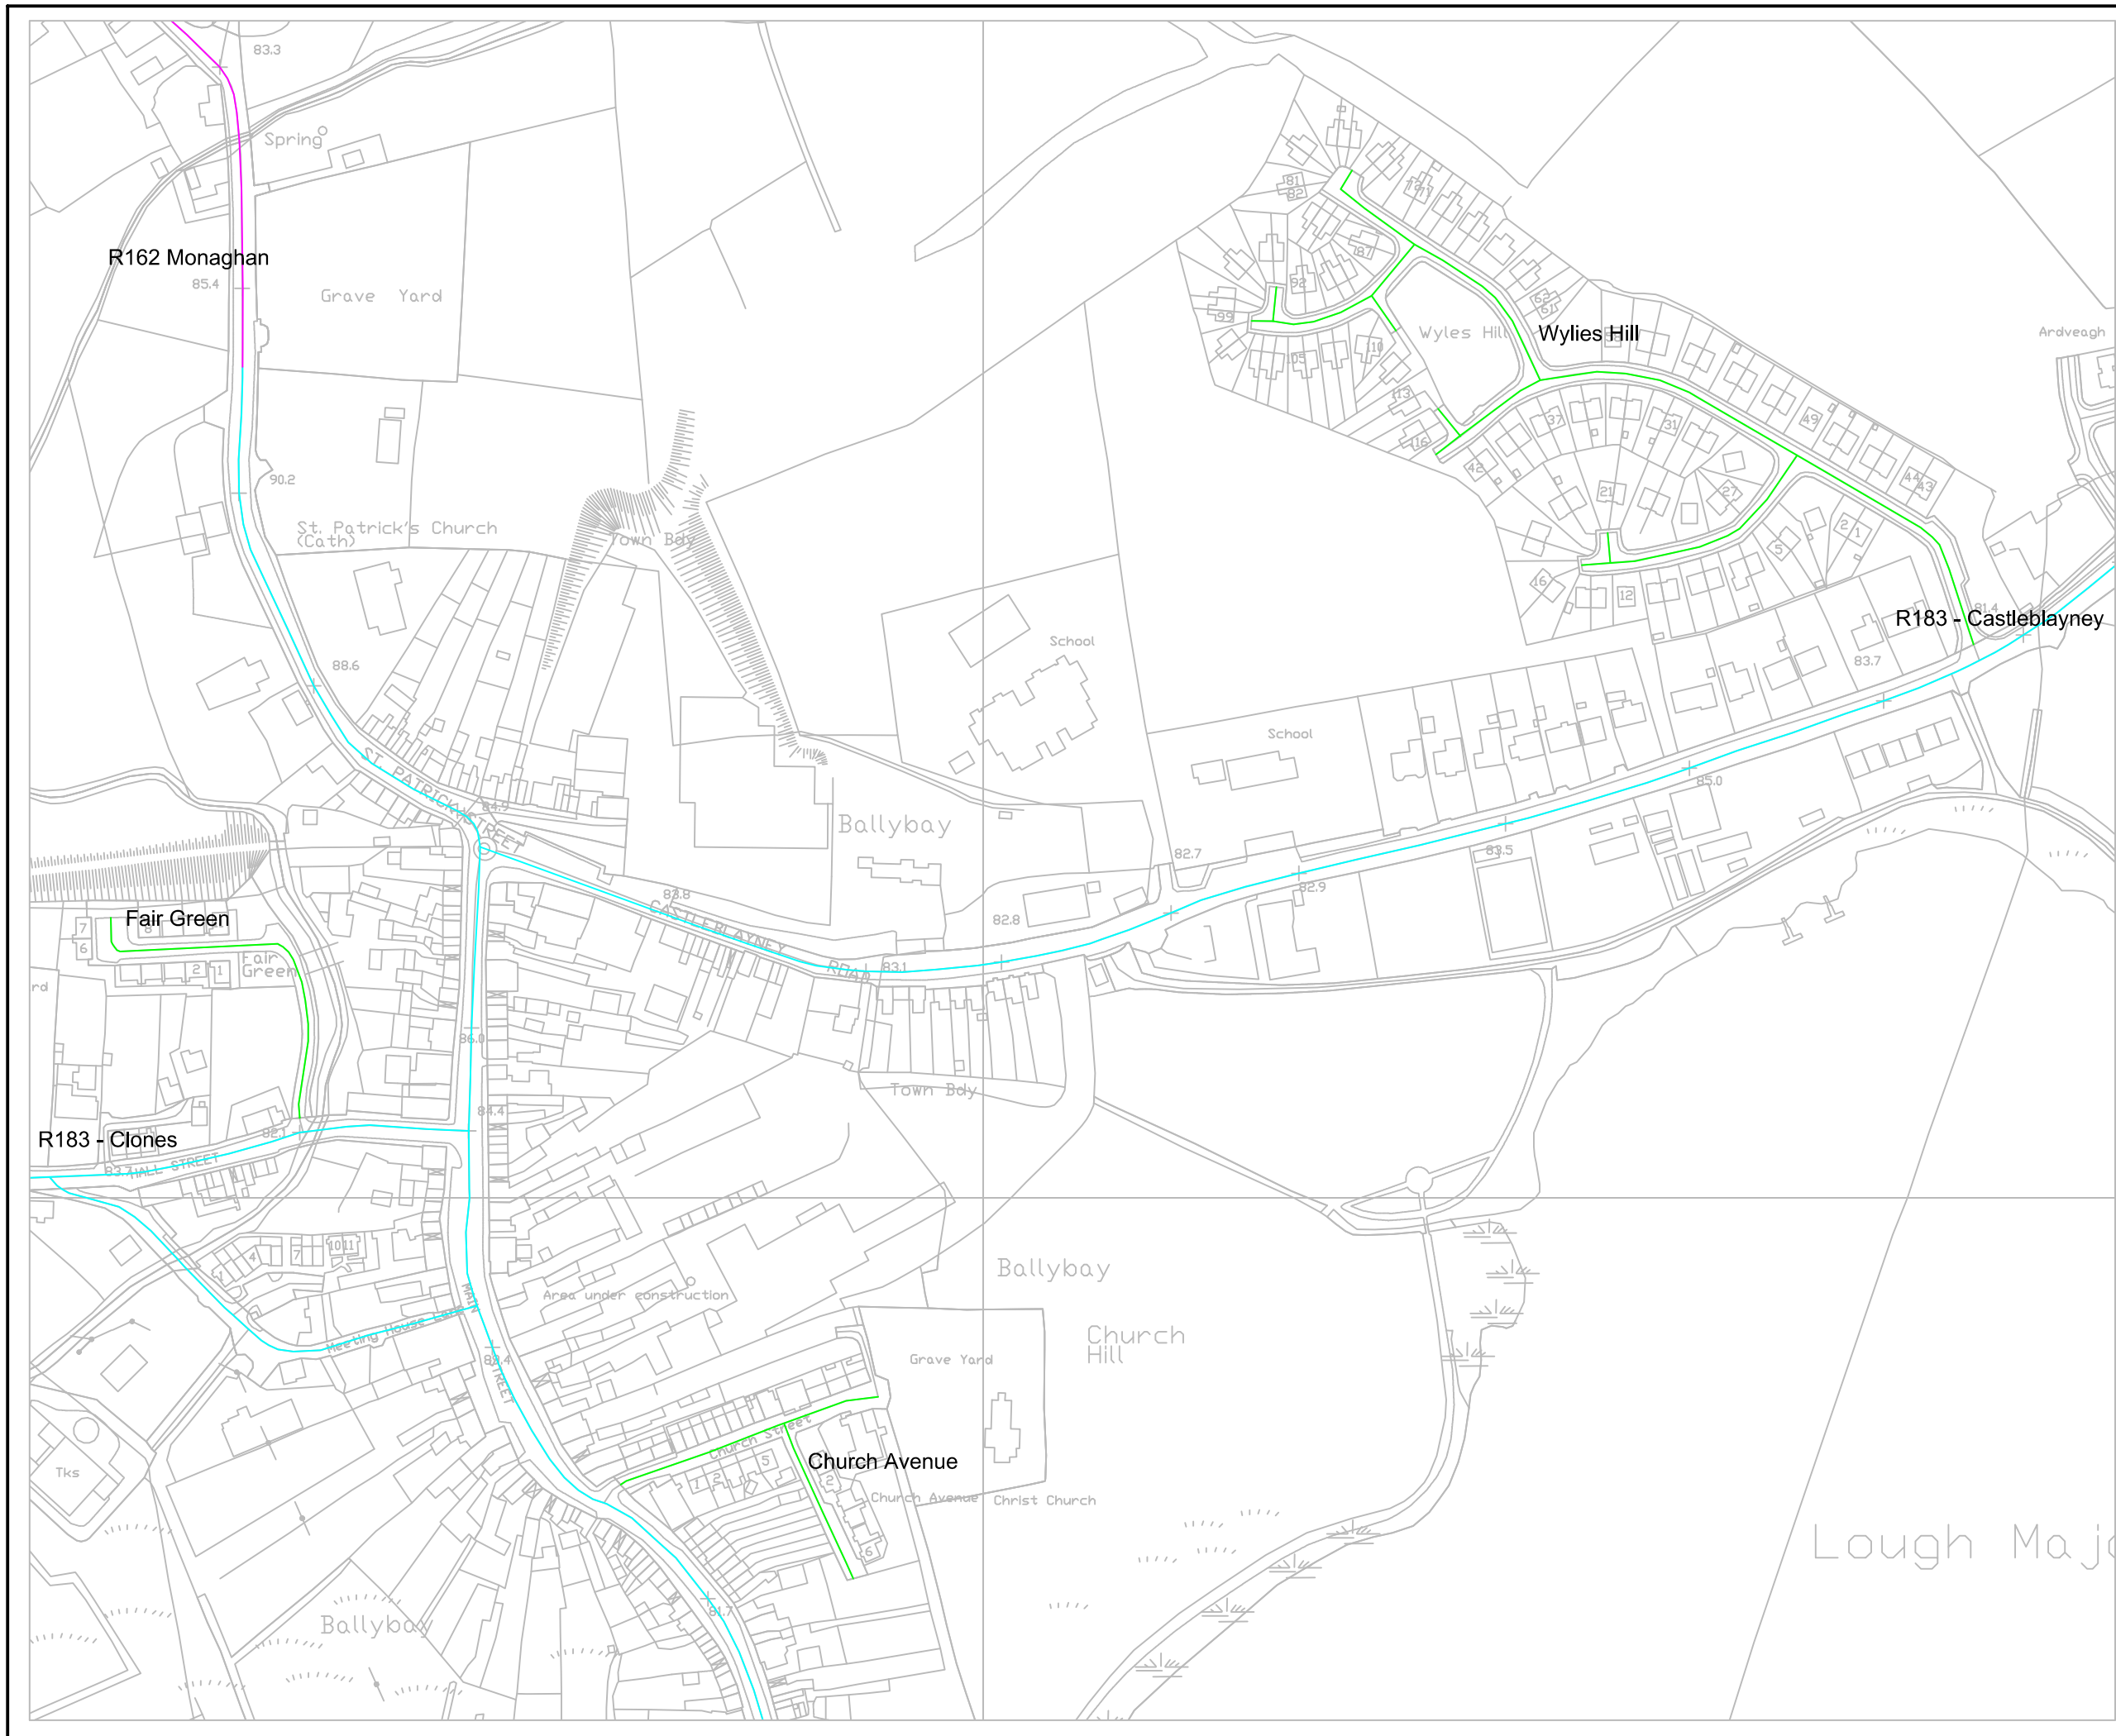

- 100Km/hr
- 80Km/hr
- 60Km/hr
- 50Km/hr
- Proposed 30Km/hr

Road Traffic
(Special Speed Limits)
(Housing Estates)
County Of Monaghan
Bye-laws (No.1)
2016

Project
Speed Limit Review
Housing Estates
2016

Title
Town/Village: Ballybay 2
Ref: (MCC - HECB -02)

Comhairle Chontae Mhuineacháin,
Oifigi Contae,
An Gleann,
Muineachán.
Guthán: 047 30500
Monaghan County Council,
County Offices,
The Glen, Monaghan.

Date	28/06/2016
Designed	
Drawn	G Toye
Traced	Scales
Surveyed	
Checked	JMK