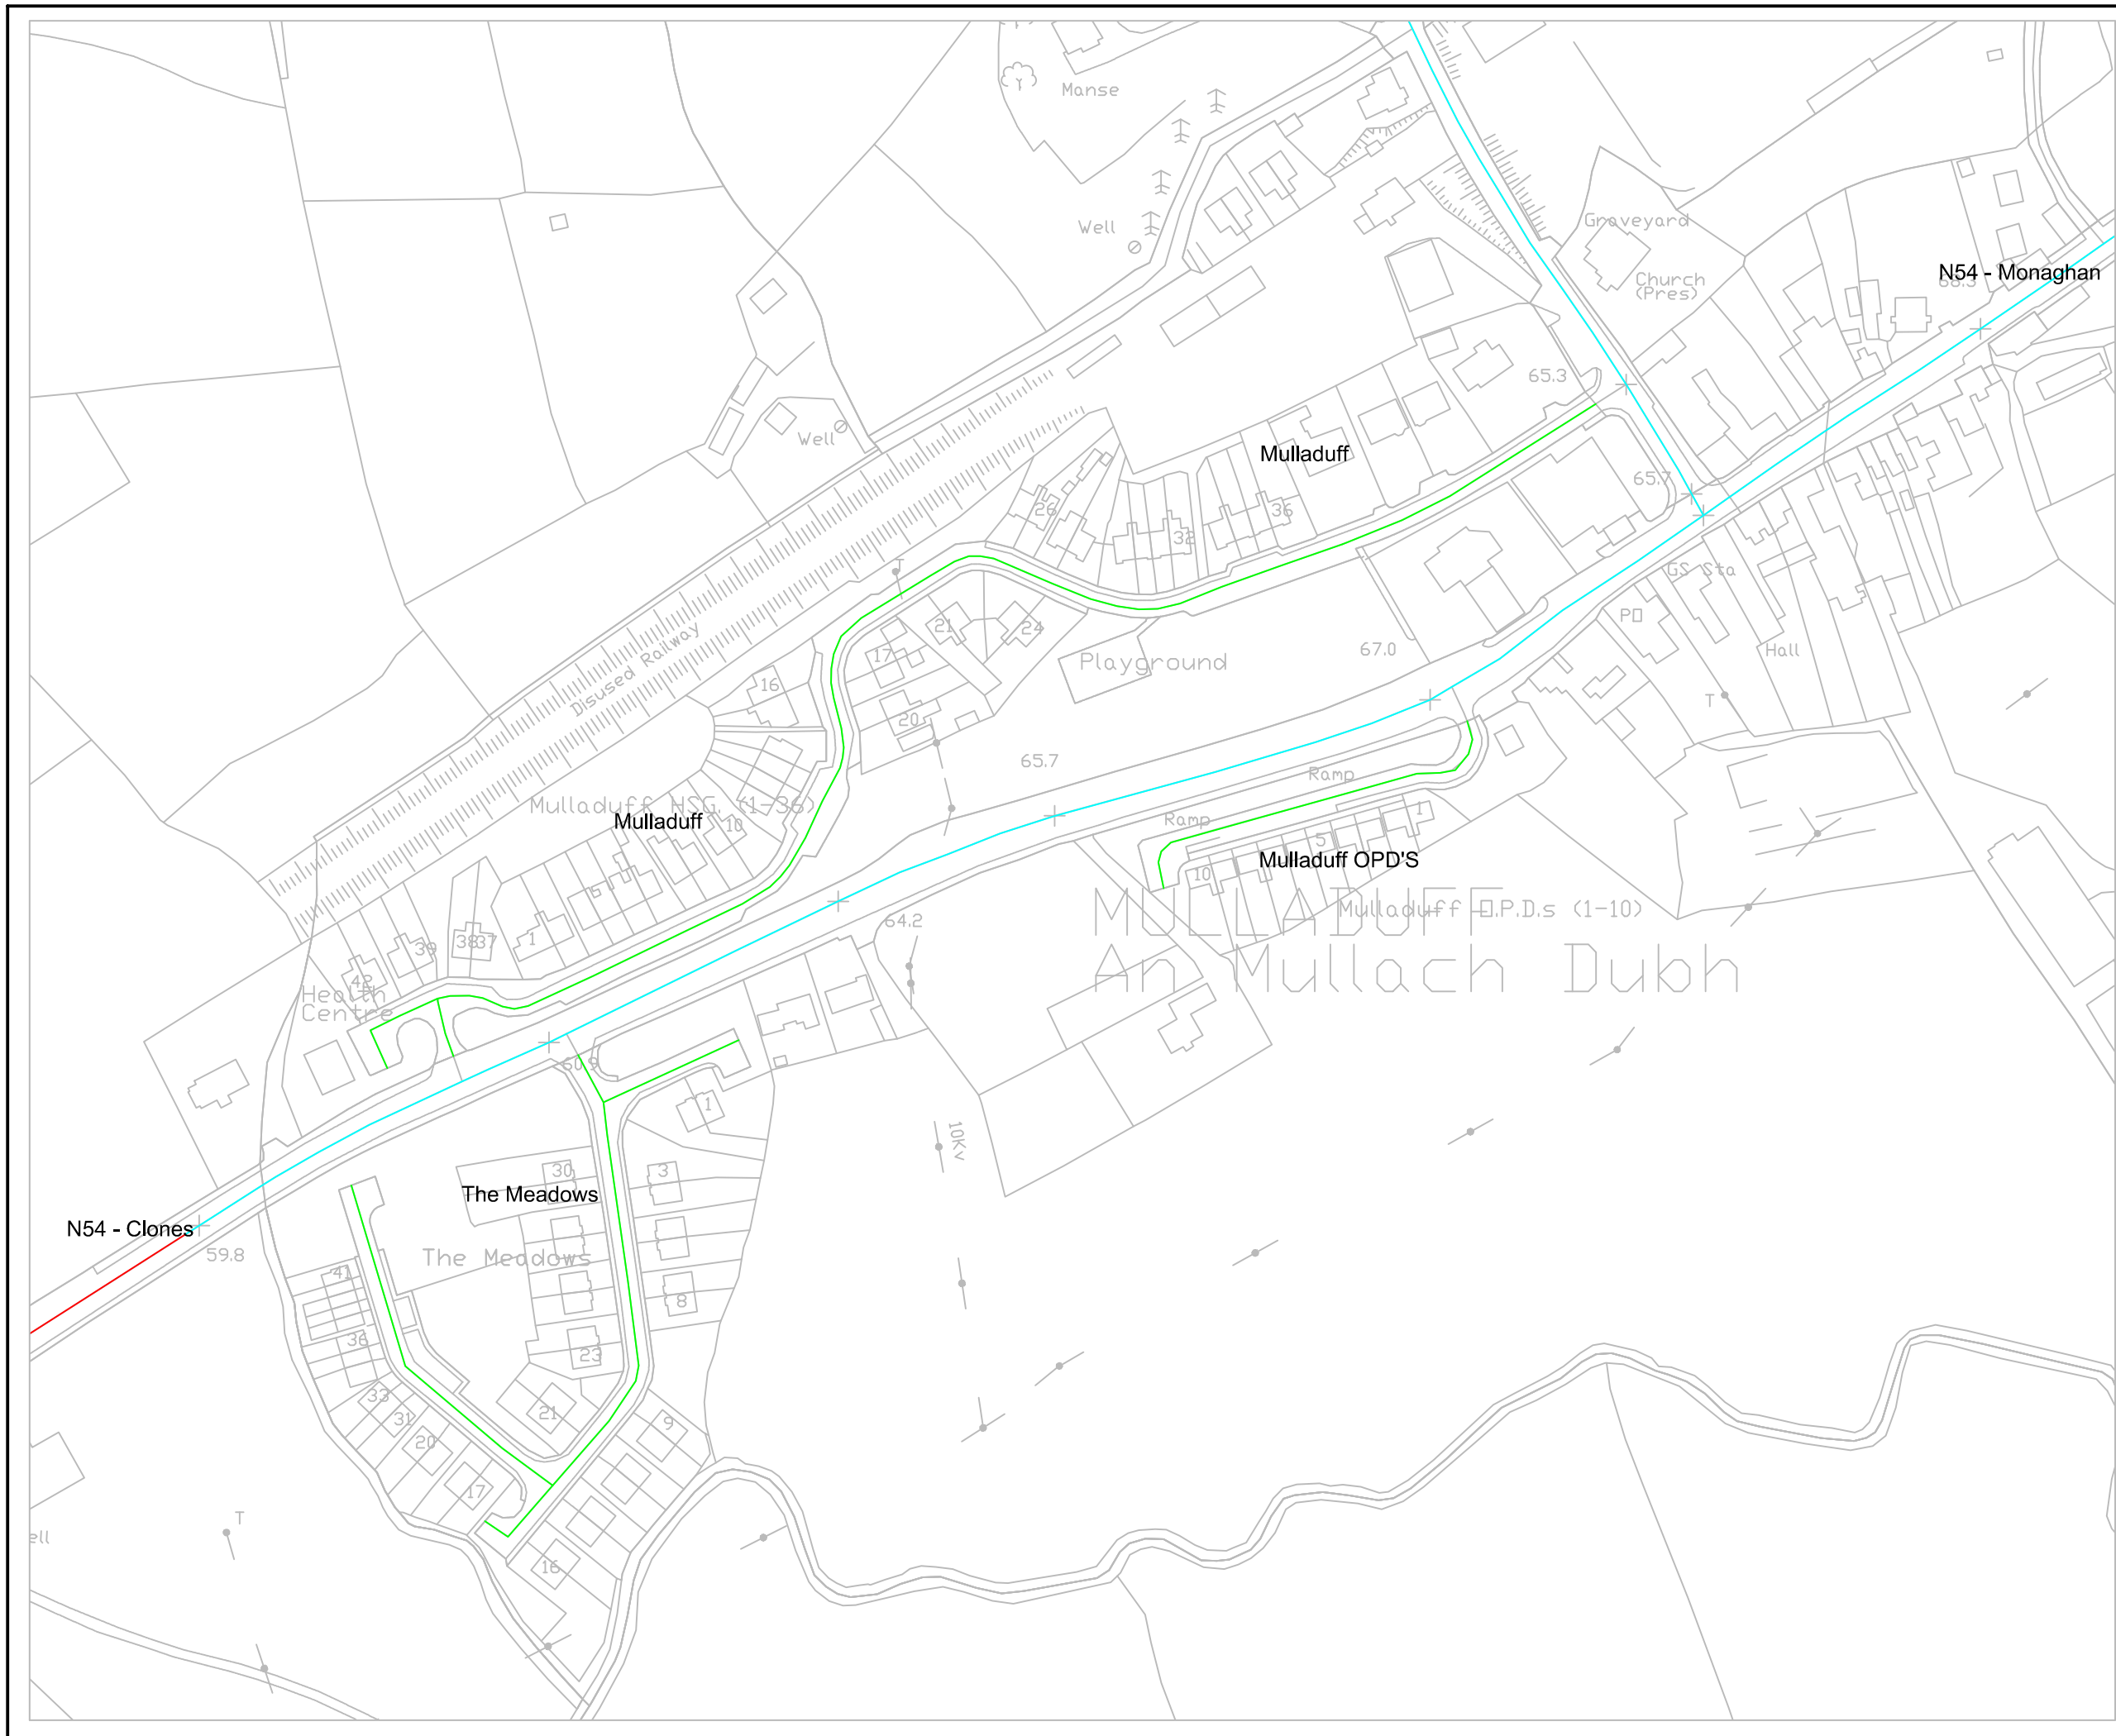

- 100Km/hr
- 80Km/hr
- 60Km/hr
- 50Km/hr
- Proposed 30Km/hr

Road Traffic
(Special Speed Limits)
(Housing Estates)
County Of Monaghan
Bye-laws (No.1)
2016

Project
Speed Limit Review
Housing Estates
2016

Title
Town/Village:
Smithborough
Ref: (MCC - HECB - 13)

Comhairle Chontae Mhuineacháin,
Oifigi Contae,
An Glenn,
Muineachán.
Guthán: 047 30500
Monaghan County Council,
County Offices,
The Glen, Monaghan.

Date	28/06/2016	
Designed		
Drawn	G Toye	
Traced		Scales
Surveyed		
Checked	JMK