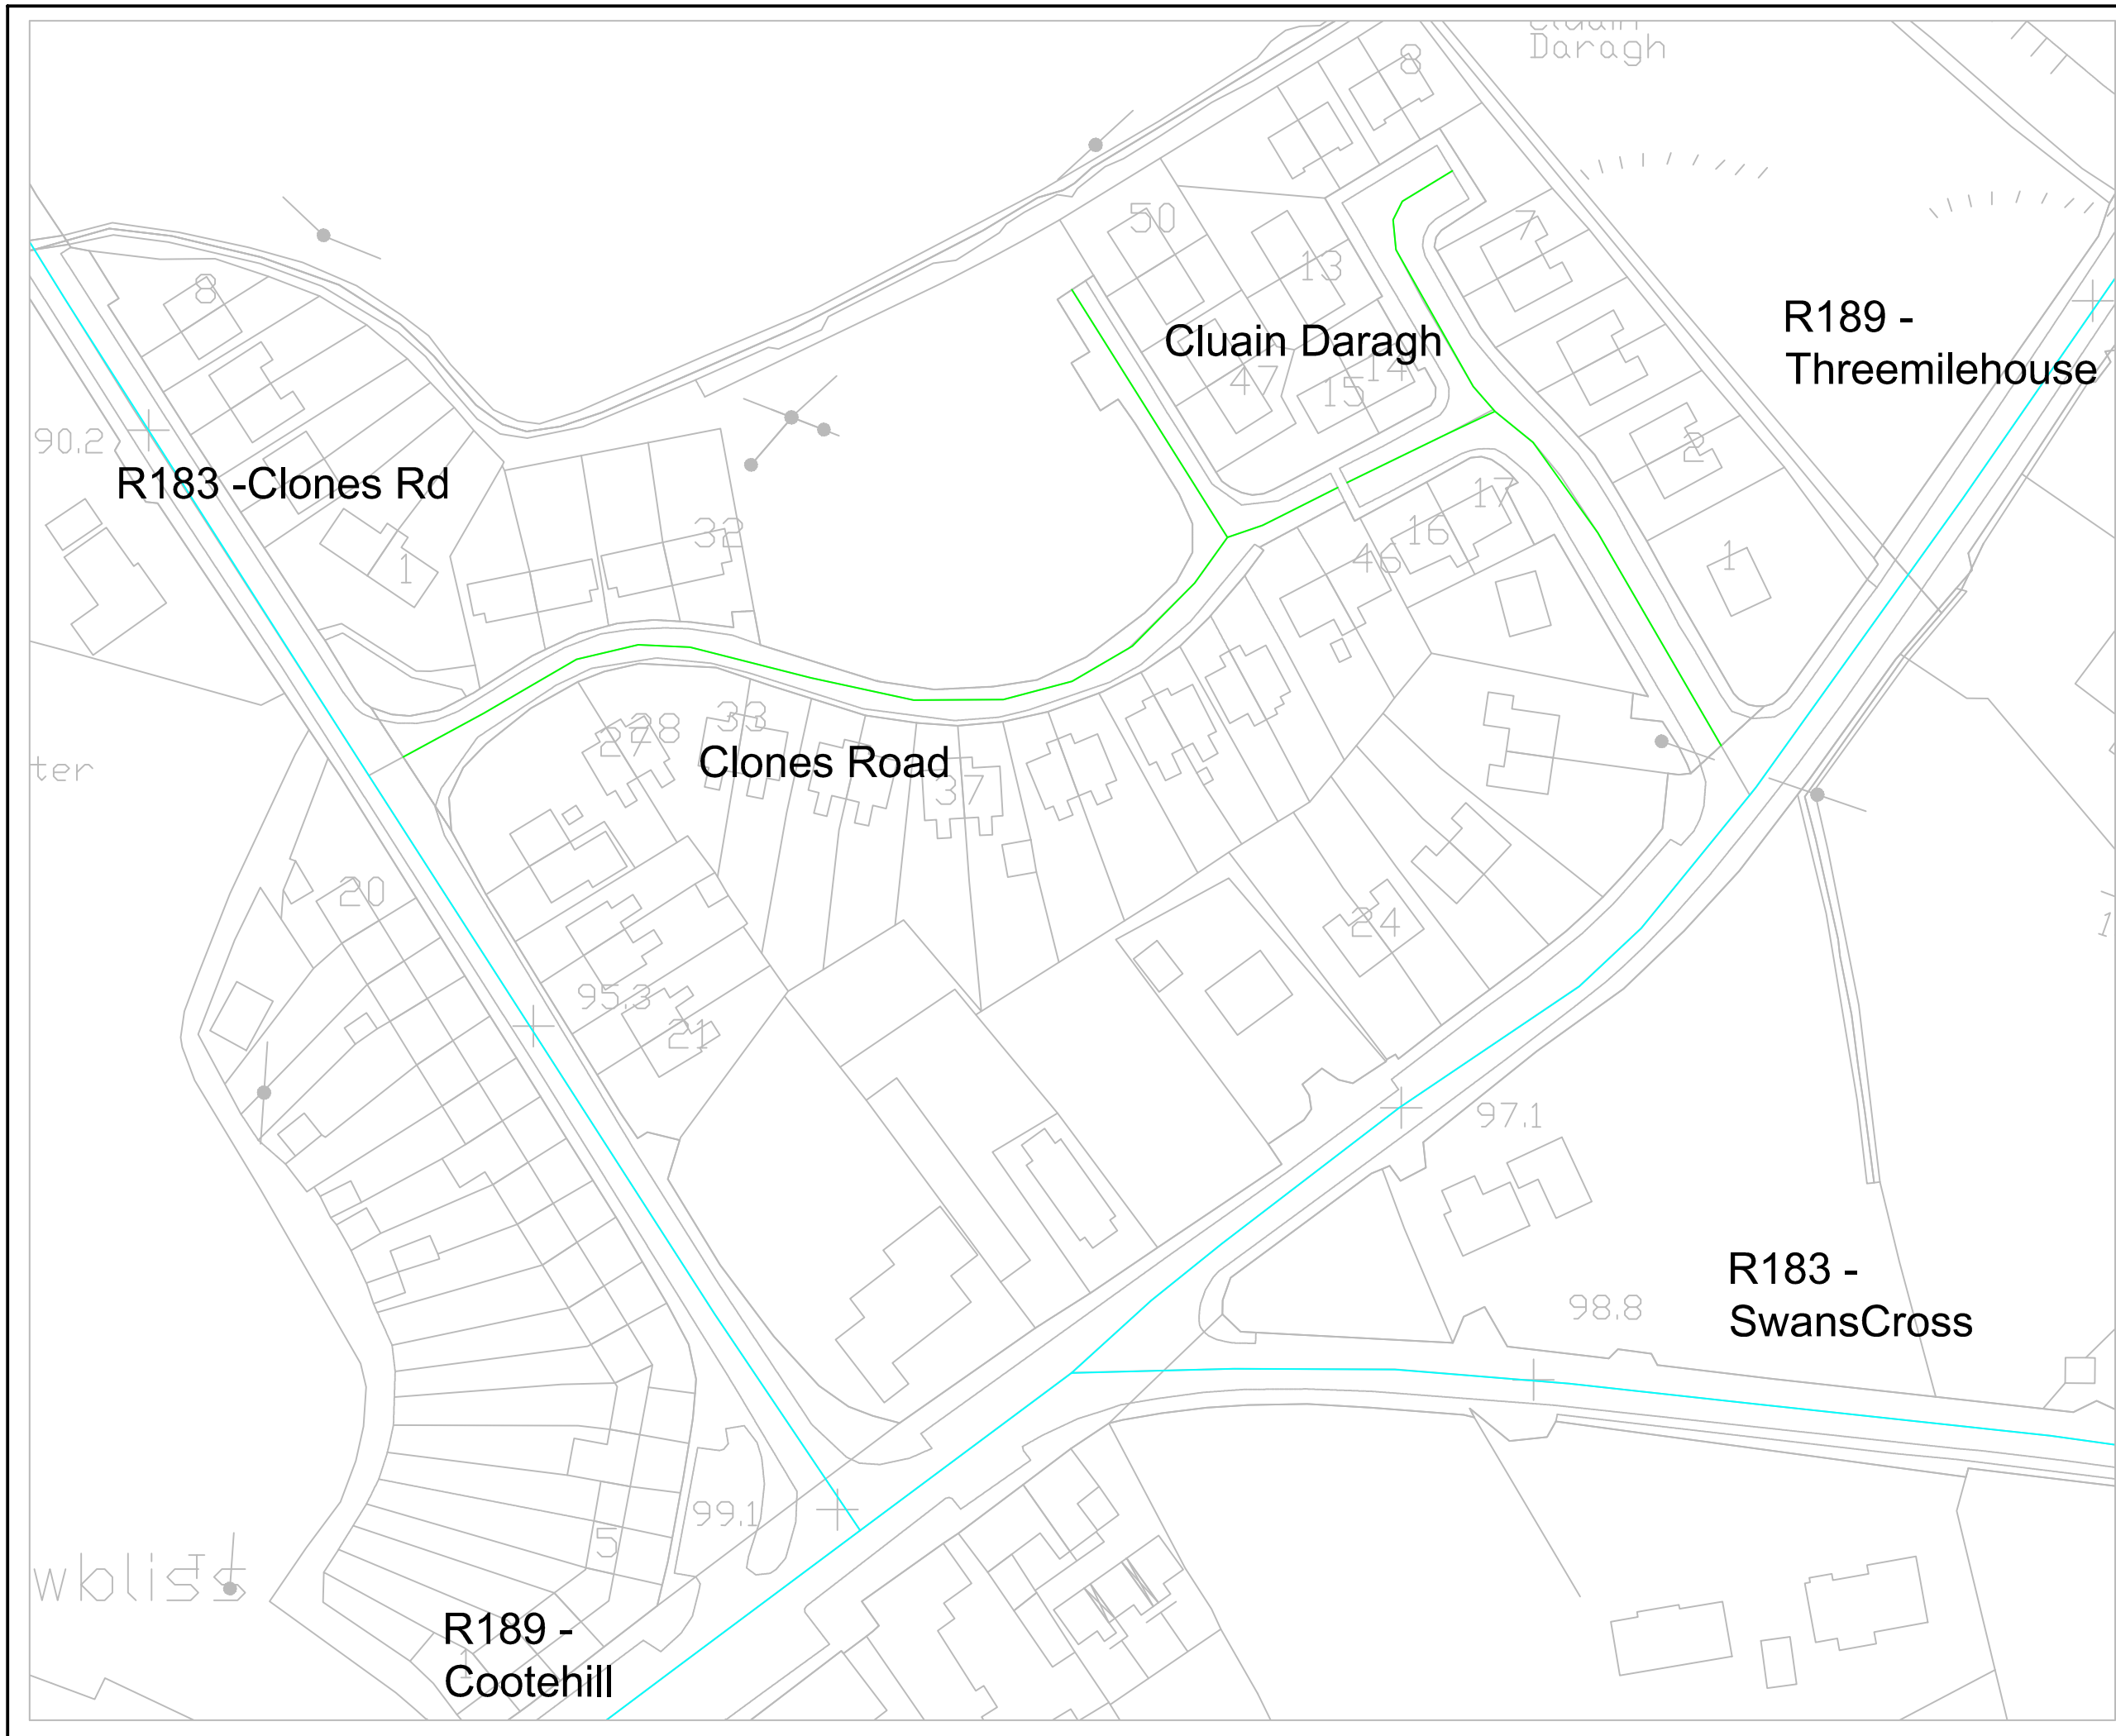

- 100Km/hr
- 80Km/hr
- 60Km/hr
- 50Km/hr
- Proposed 30Km/hr

Road Traffic
(Special Speed Limits)
(Housing Estates)
County Of Monaghan
Bye-laws (No.1)
2016

Project
Speed Limit Review
Housing Estates
2016

Title
Town/Village: Newbliss
Ref: (MCC - HECB - 09)

Comhairle Chontae Mhuineacháin,
Oifigi Contae,
An Glann,
Muineachán.
Guthán: 047 30500
Monaghan County Council,
County Offices,
The Glen, Monaghan.

Date	28/06/2016	
Designed		
Drawn	G Tuye	
Traced		Scales
Surveyed		
Checked	JMK