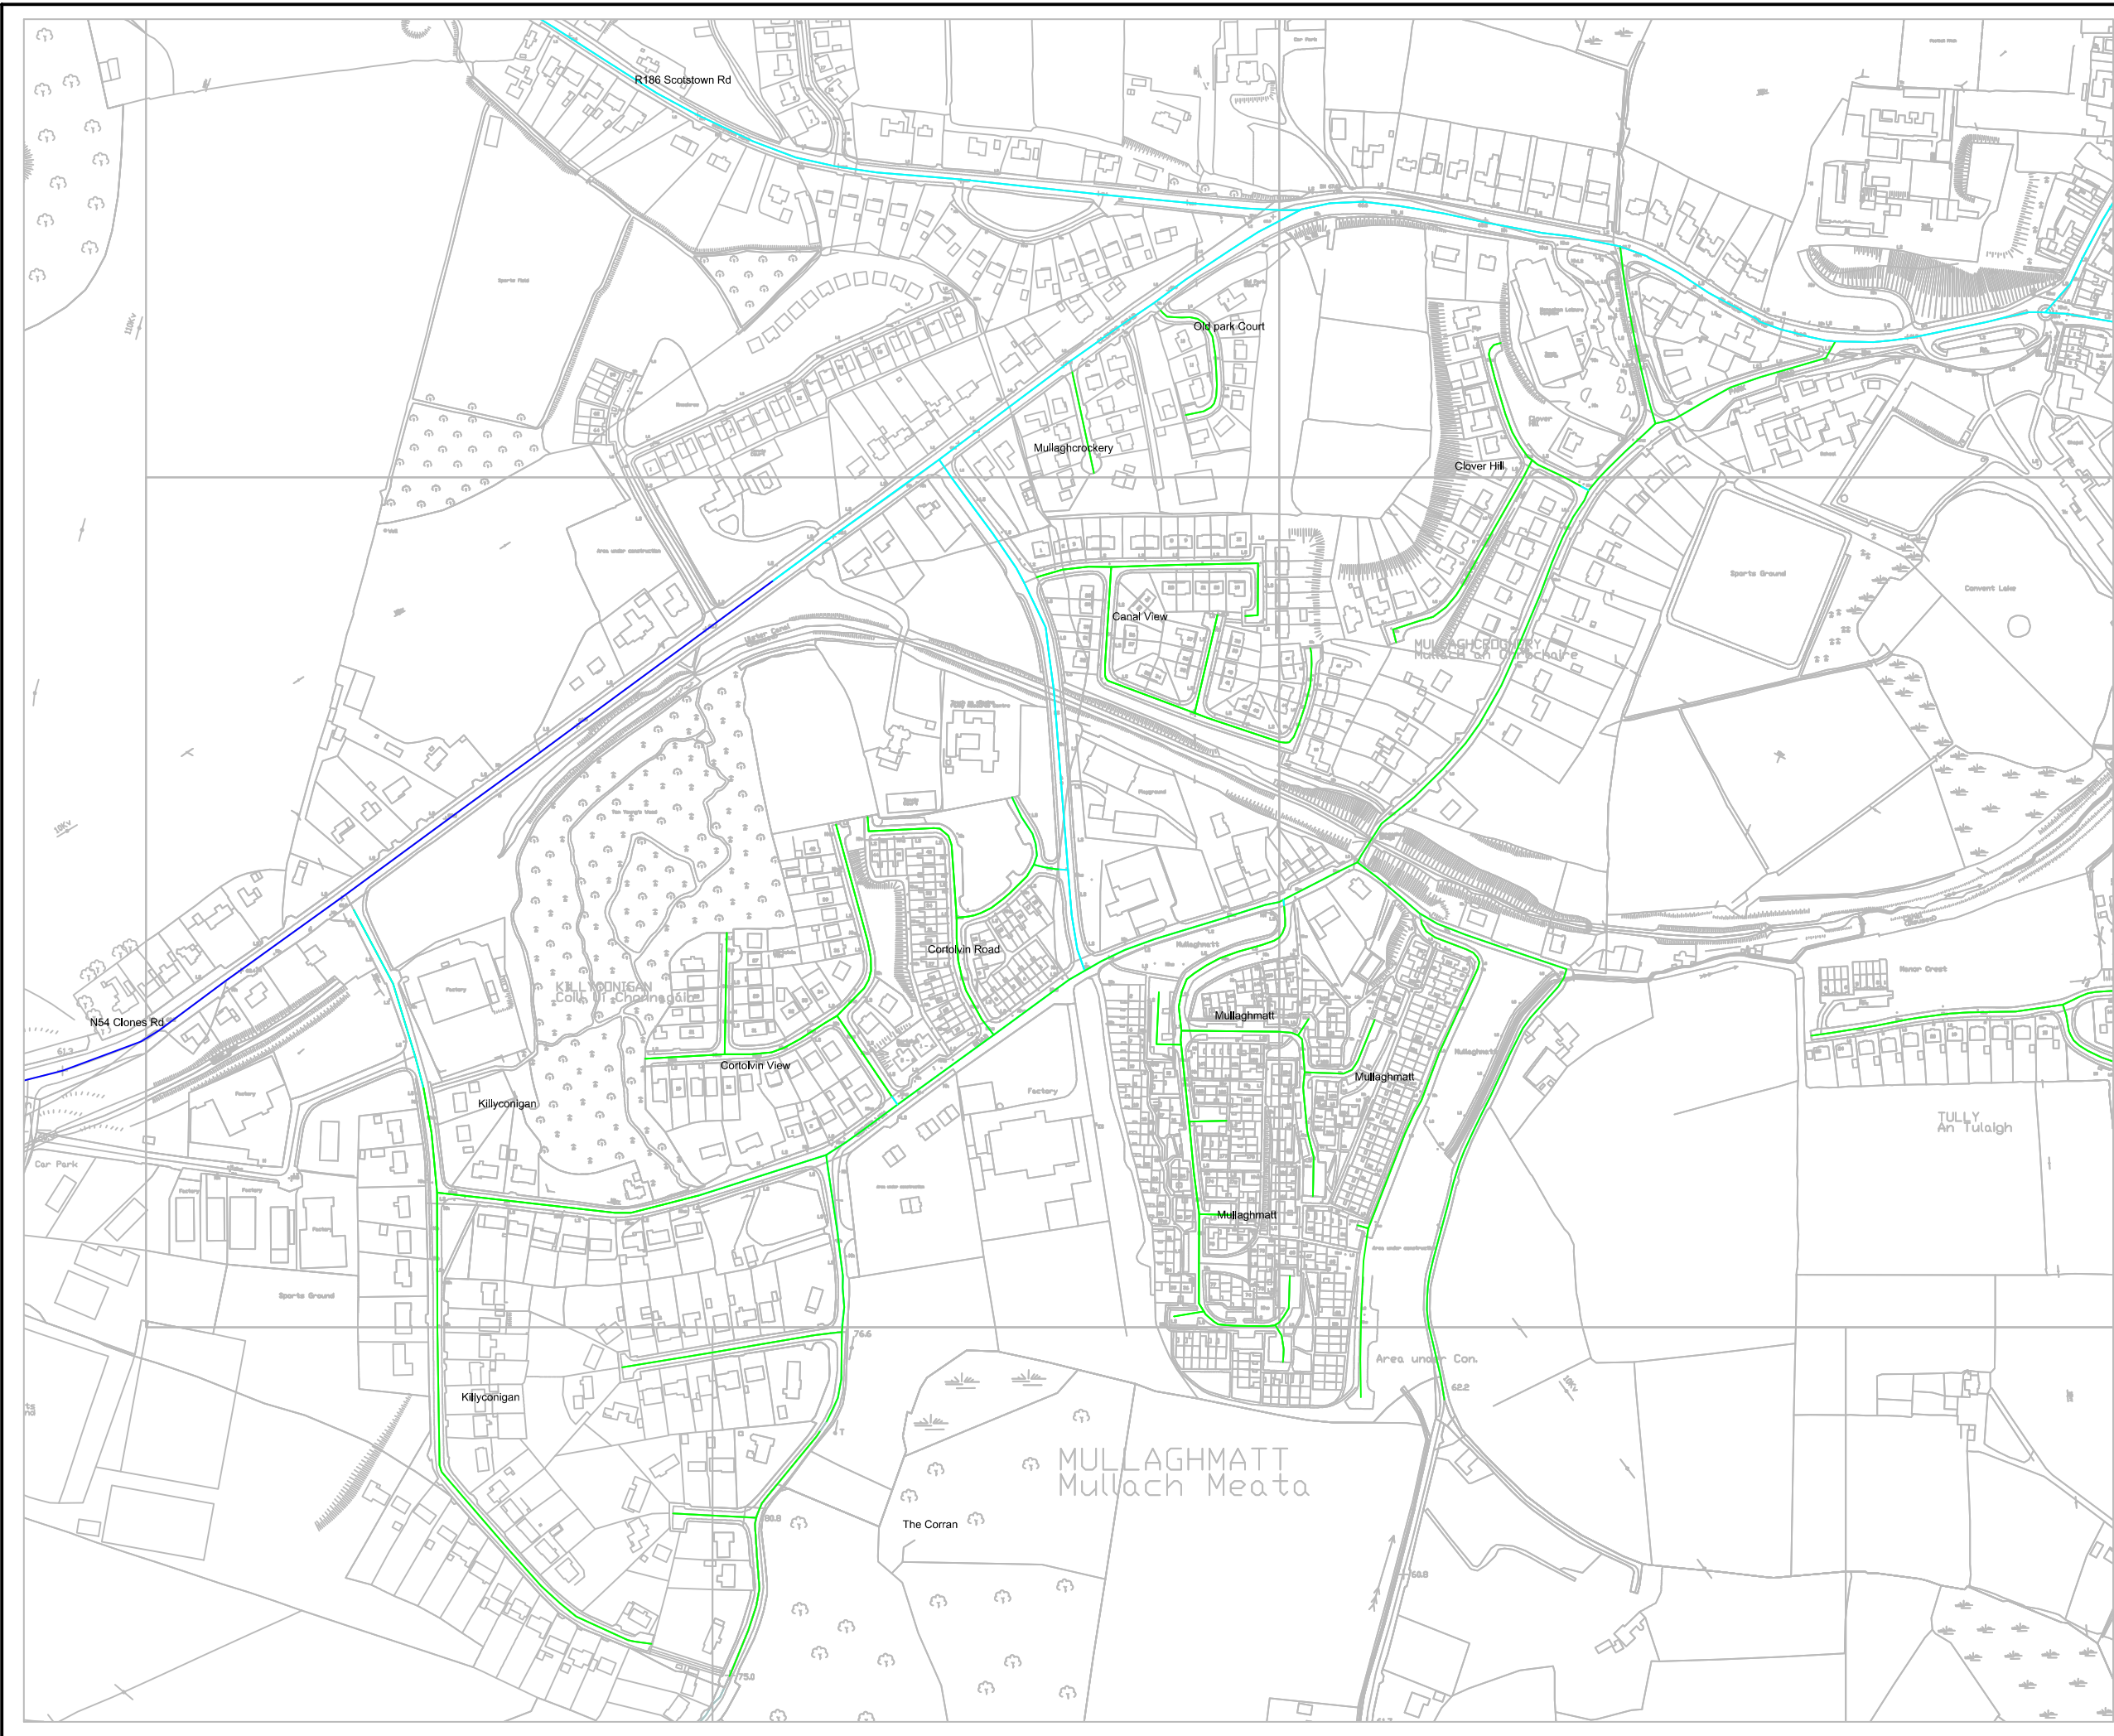

- 100Km/hr
- 80Km/hr
- 60Km/hr
- 50Km/hr
- Proposed 30Km/hr

Road Traffic
(Special Speed Limits)
(Housing Estates)
County Of Monaghan
Bye-laws (No.1)
2016

Project
Speed Limit Review
Housing Estates
2016

Title
Town/Village: Monaghan 4
Ref: (MCC - MEM - 09)

Comhairle Chontae Mhuineachán,
Oifigi Contae,
An Glenn,
Muineachán.
Guthán: 047 30500
Monaghan County Council,
County Offices,
The Glen, Monaghan.

Date	28/06/2016	
Designed		
Drawn	G Toye	
Traced	Scales	
Surveyed		
Checked	JMK