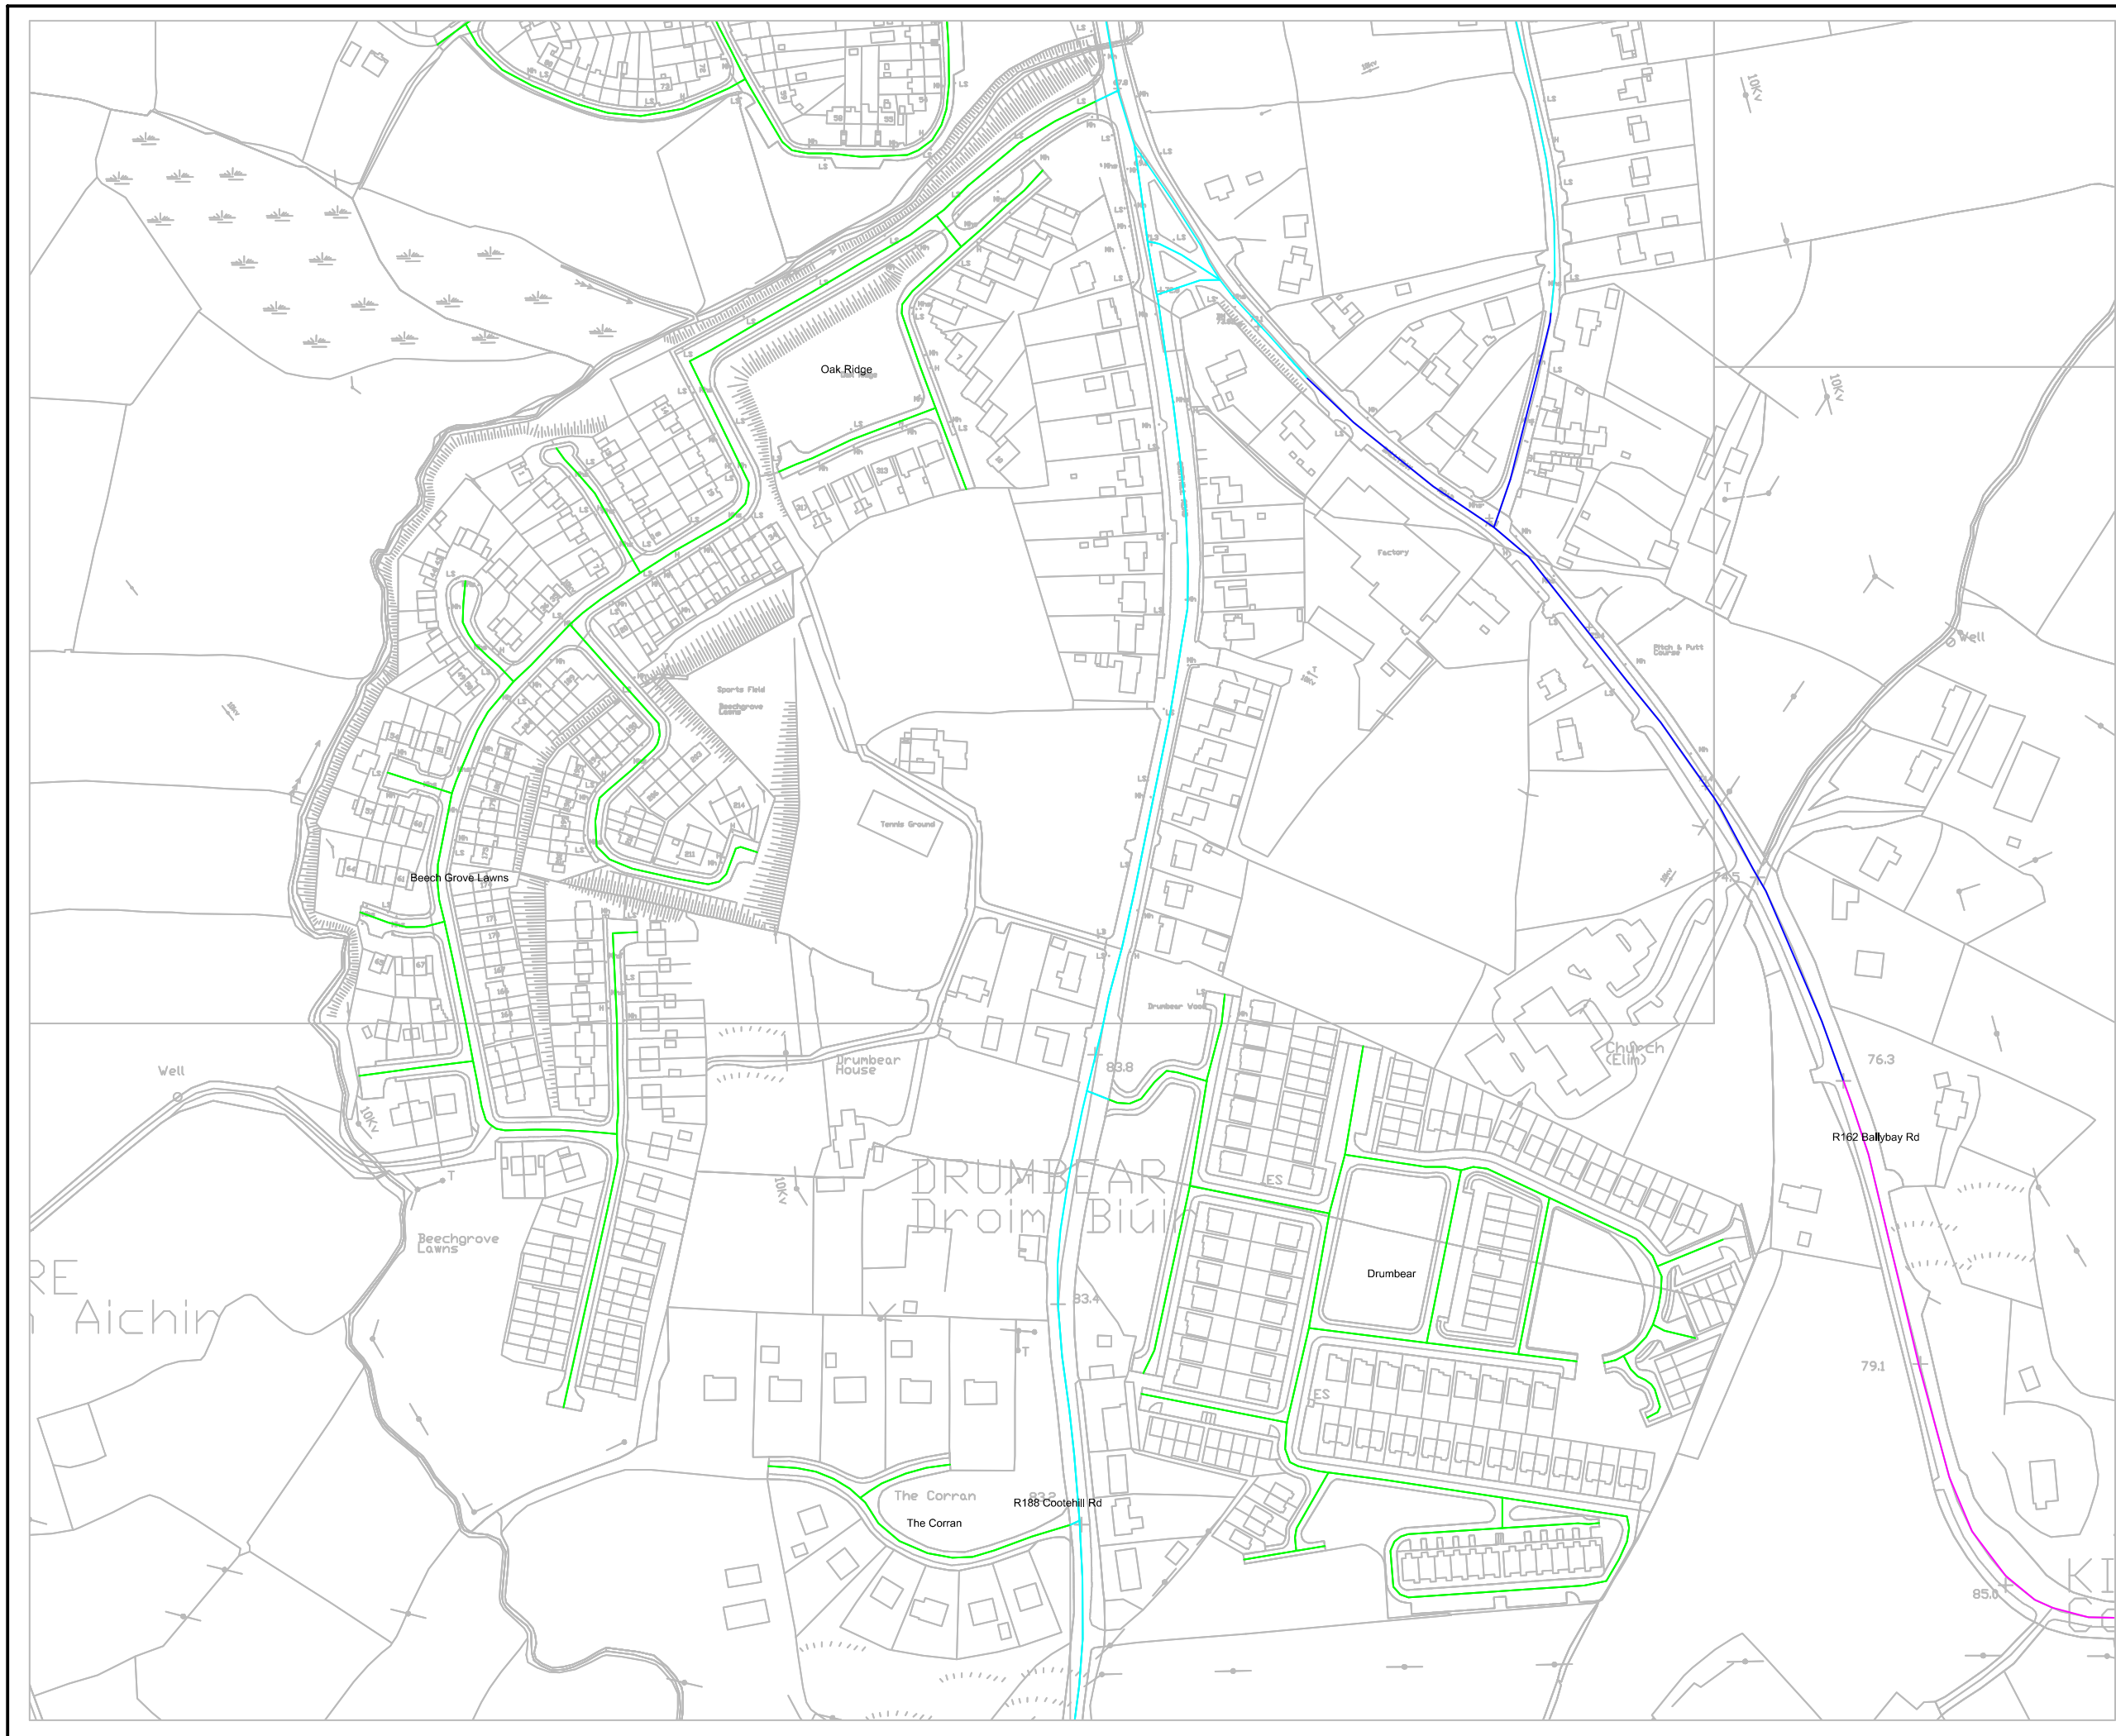

- 100Km/hr
- 80Km/hr
- 60Km/hr
- 50Km/hr
- Proposed 30Km/hr

Road Traffic
(Special Speed Limits)
(Housing Estates)
County Of Monaghan
Bye-laws (No.1)
2016

Project
Speed Limit Review
Housing Estates
2016

Title
Town/Village: Monaghan 3
Ref: (MCC - HEM - 08)

Comhairle Chontae Mhuineacháin,
Oifigi Contae,
An Glenn,
Muineachán.
Guthán: 047 30500
Monaghan County Council,
County Offices,
The Glen, Monaghan.

Date	28/06/2016	
Designed		
Drawn	G Toye	
Traced	Scales	
Surveyed		
Checked	JMK