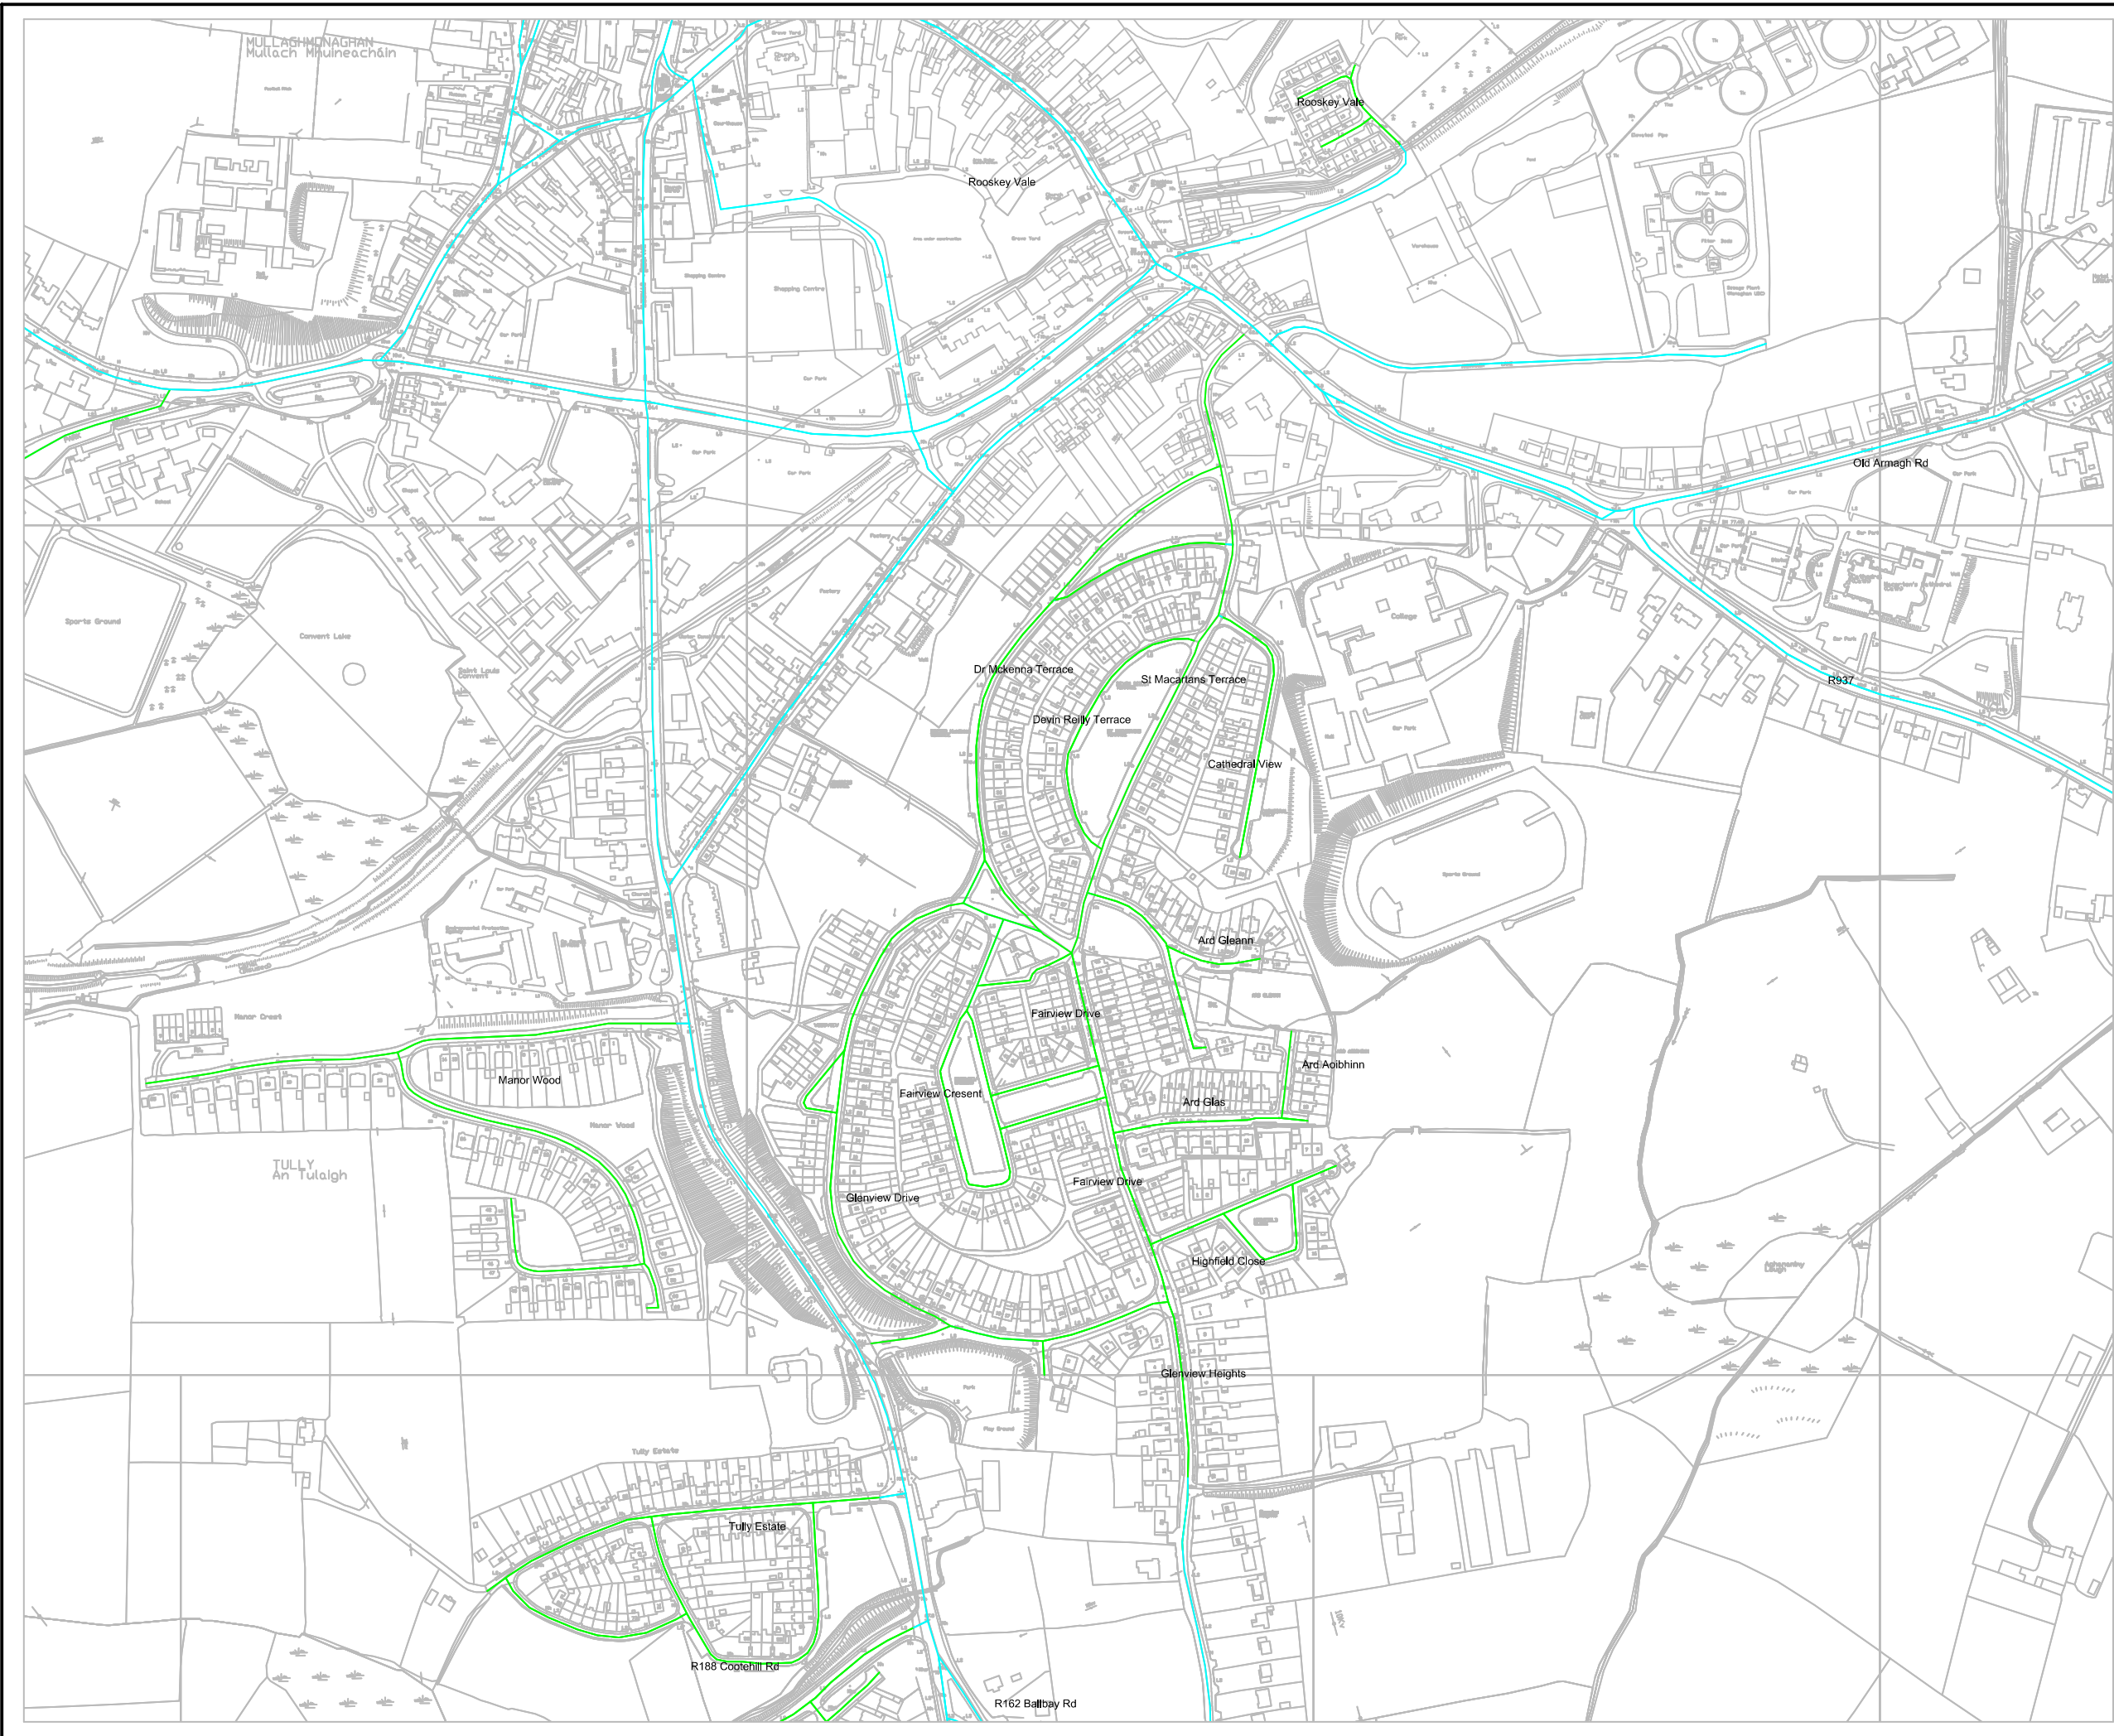

- 100Km/hr
- 80Km/hr
- 60Km/hr
- 50Km/hr
- Proposed 30Km/hr

**Road Traffic
(Special Speed Limits)
(Housing Estates)
County Of Monaghan
Bye-laws (No.1)
2016**

Project
Speed Limit Review
Housing Estates
2016

Title
Town/Village: Monaghan 2
Ref: (MCC - HEM - 07)

**Comhairle Chontae Mhuineachán,
Oifigi Contae,
An Glenn,
Muineachán.
Guthán: 047 30500
Monaghan County Council,
County Offices,
The Glen, Monaghan.**

Date	28/06/2016	
Designed		
Drawn	G Toye	
Traced		Scales
Surveyed		
Checked	JMK