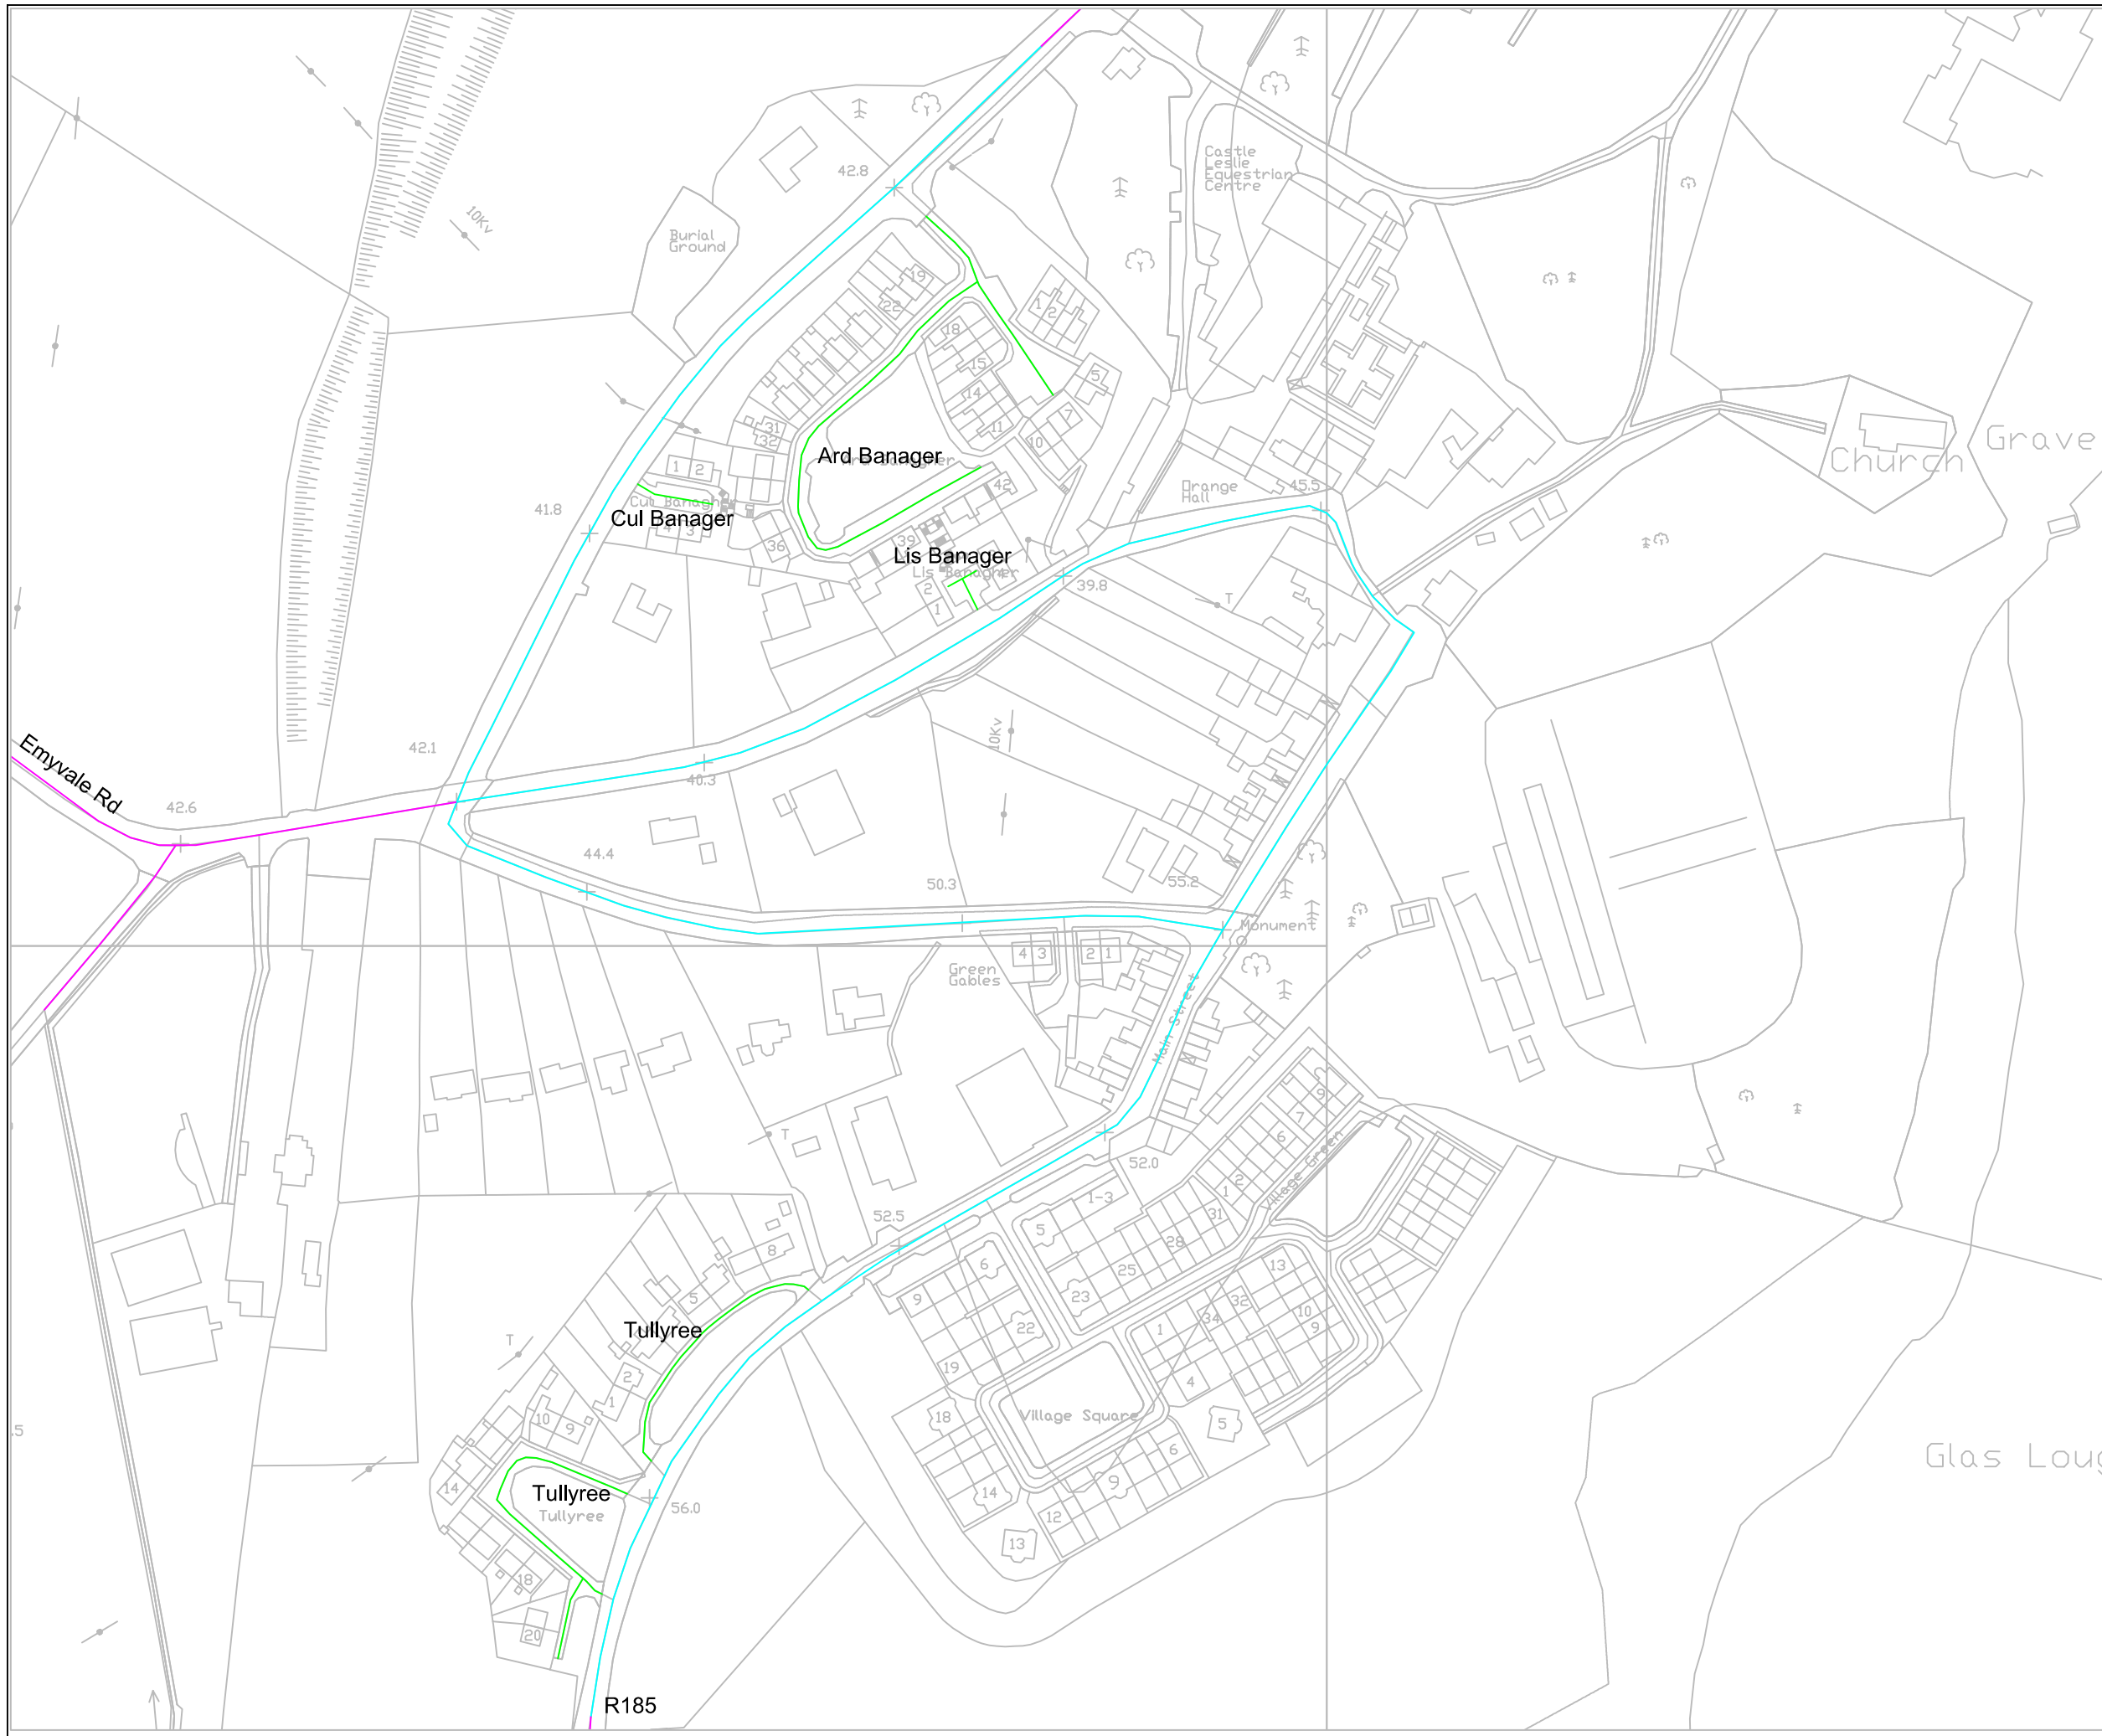

- 100Km/hr
- 80Km/hr
- 60Km/hr
- 50Km/hr
- Proposed 30Km/hr

Road Traffic
(Special Speed Limits)
(Housing Estates)
County Of Monaghan
Bye-laws (No.1)
2016

Project
Speed Limit Review
Housing Estates
2016

Title
Town/Village: Glaslough
Ref: (MCC - HEM - 05)

Comhairle Chontae Mhuineacháin,
Oifigi Contae,
An Glenn,
Muineachán.
Guthán: 047 30500
Monaghan County Council,
County Offices,
The Glen, Monaghan.

Date	28/06/2016	
Designed		
Drawn	G Toye	
Traced		Scales
Surveyed		
Checked	JMK