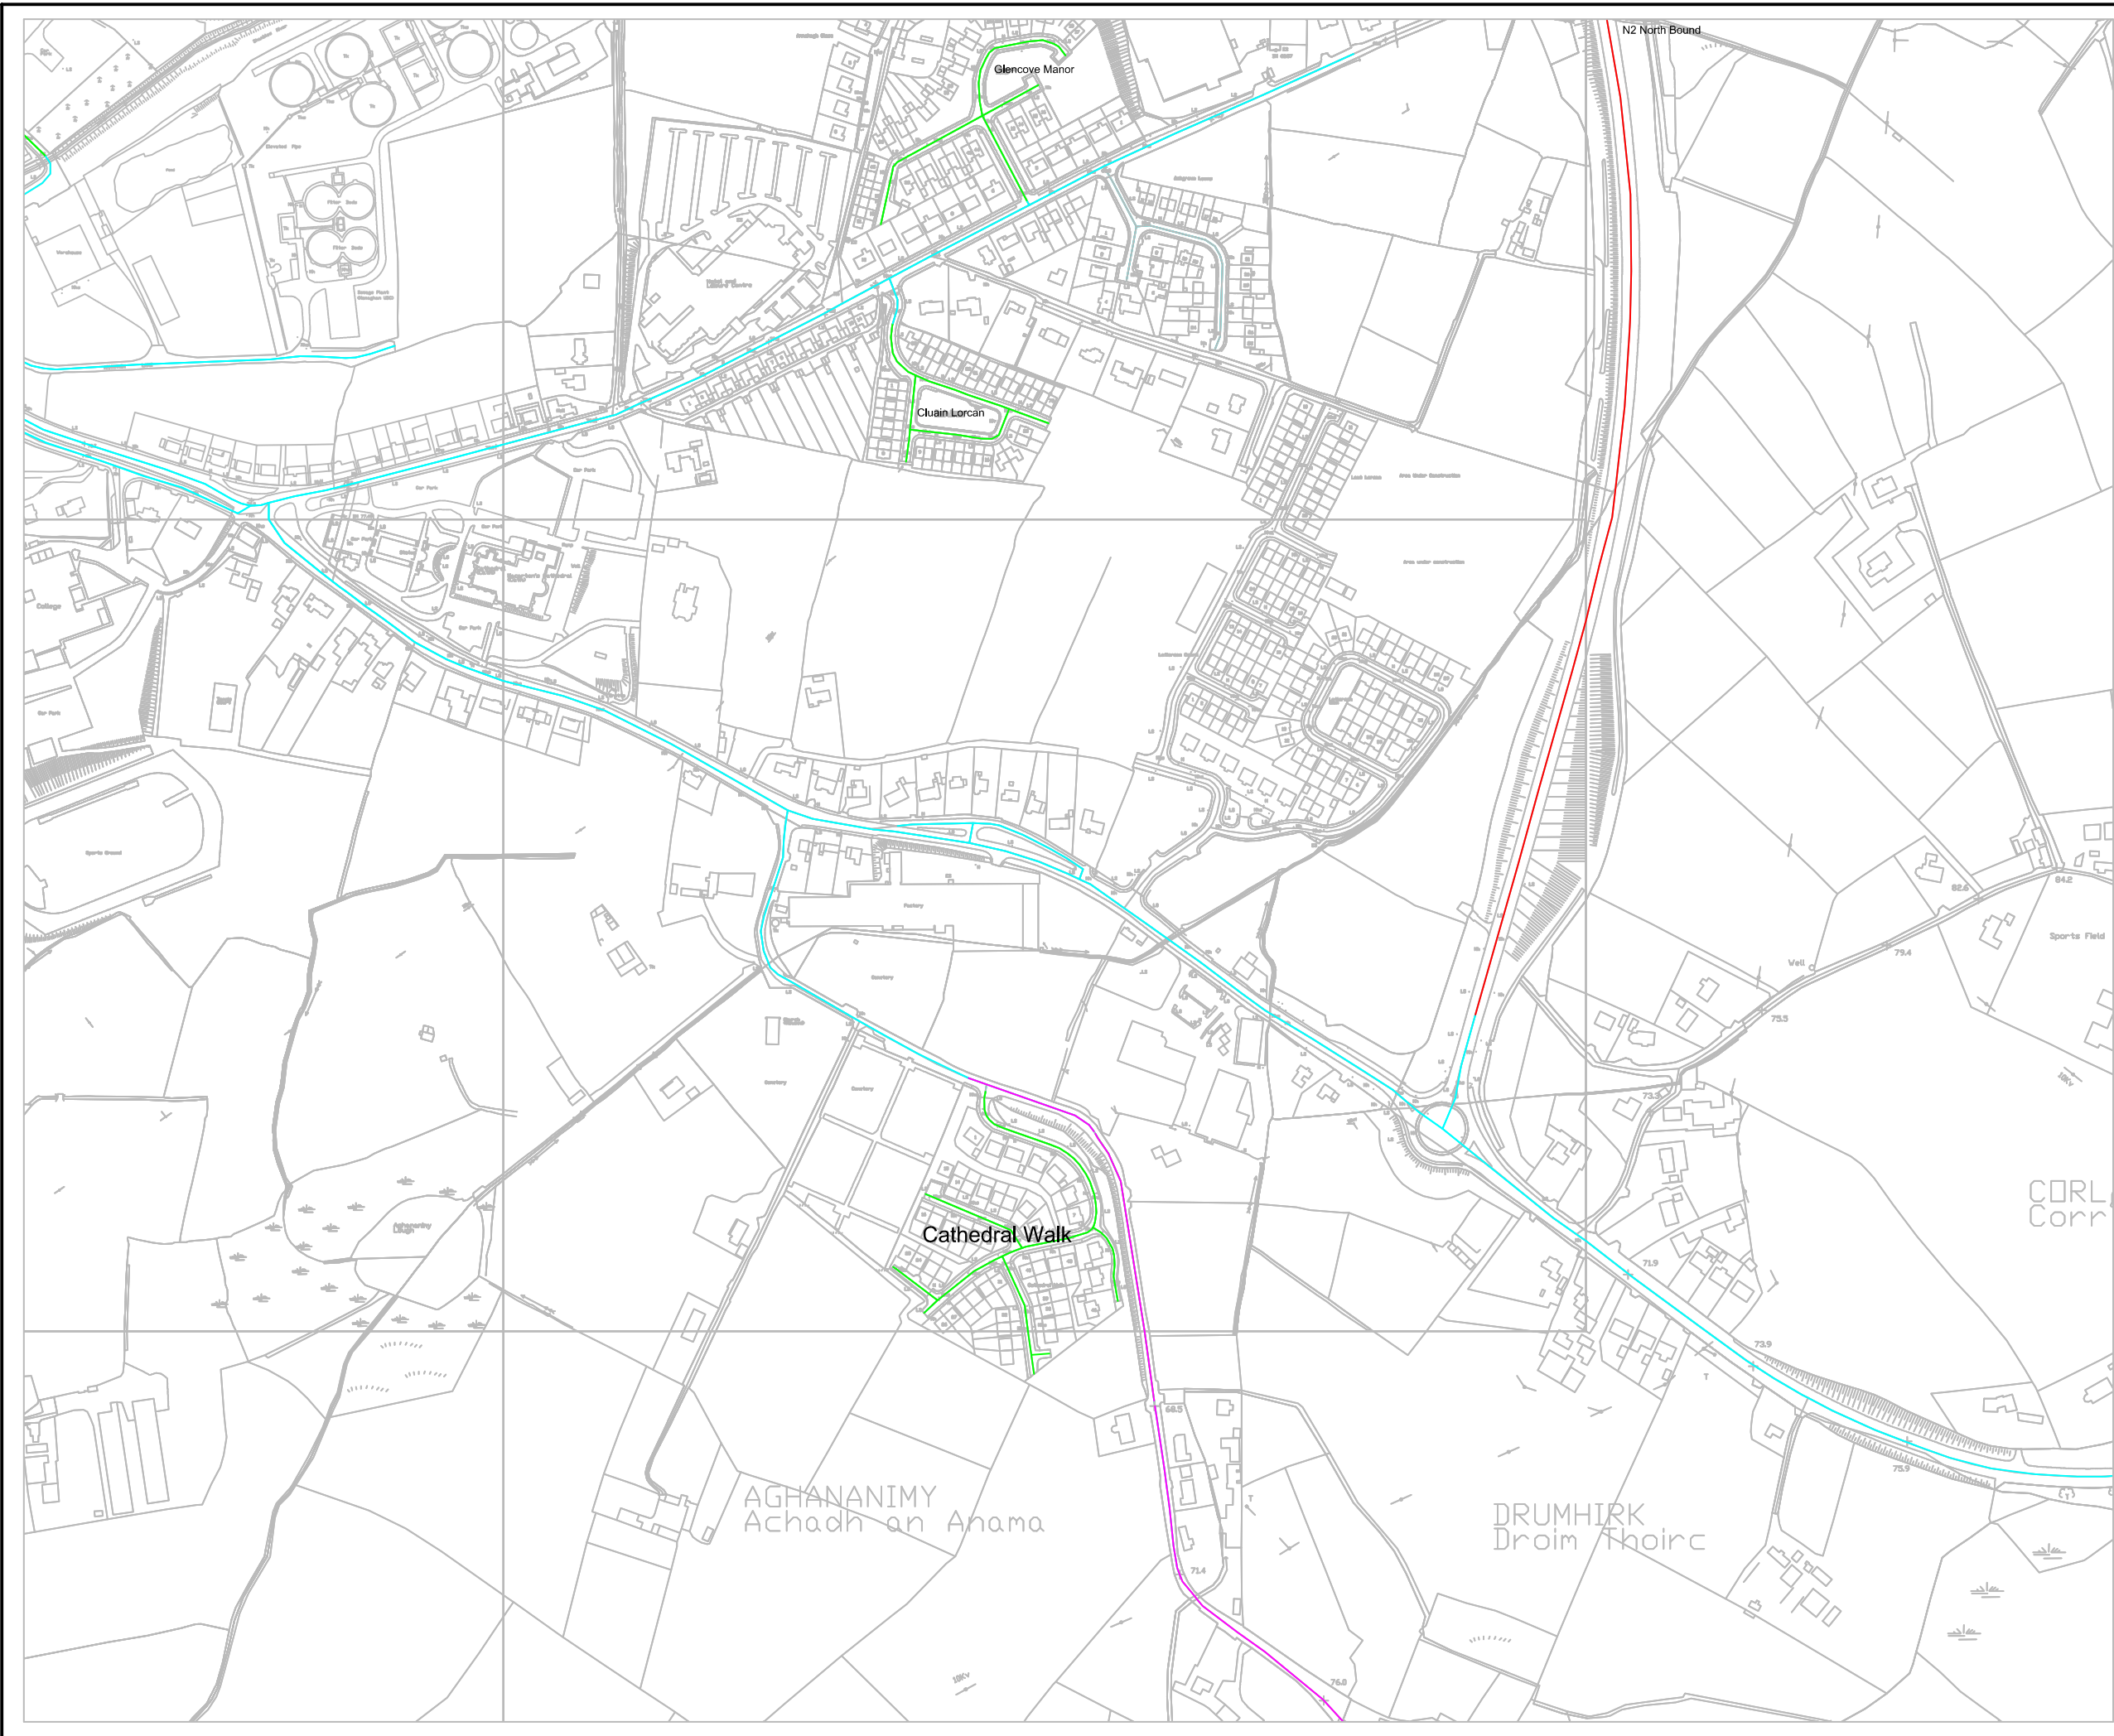

- 100Km/hr
- 80Km/hr
- 60Km/hr
- 50Km/hr
- Proposed 30Km/hr

Road Traffic
(Special Speed Limits)
(Housing Estates)
County Of Monaghan
Bye-laws (No.1)
2016

Project
Speed Limit Review
Housing Estates
2016

Title
Town/Village: Monaghan 5
Ref: (MCC - HEM - 10)

Comhairle Chontae Mhuineacháin,
Oifigi Contae,
An Glenn,
Muineachán.
Guthán: 047 30500
Monaghan County Council,
County Offices,
The Glen, Monaghan.

Date	28/06/2016	
Designed		
Drawn	G Tuye	
Traced		Scales
Surveyed		
Checked	JMK