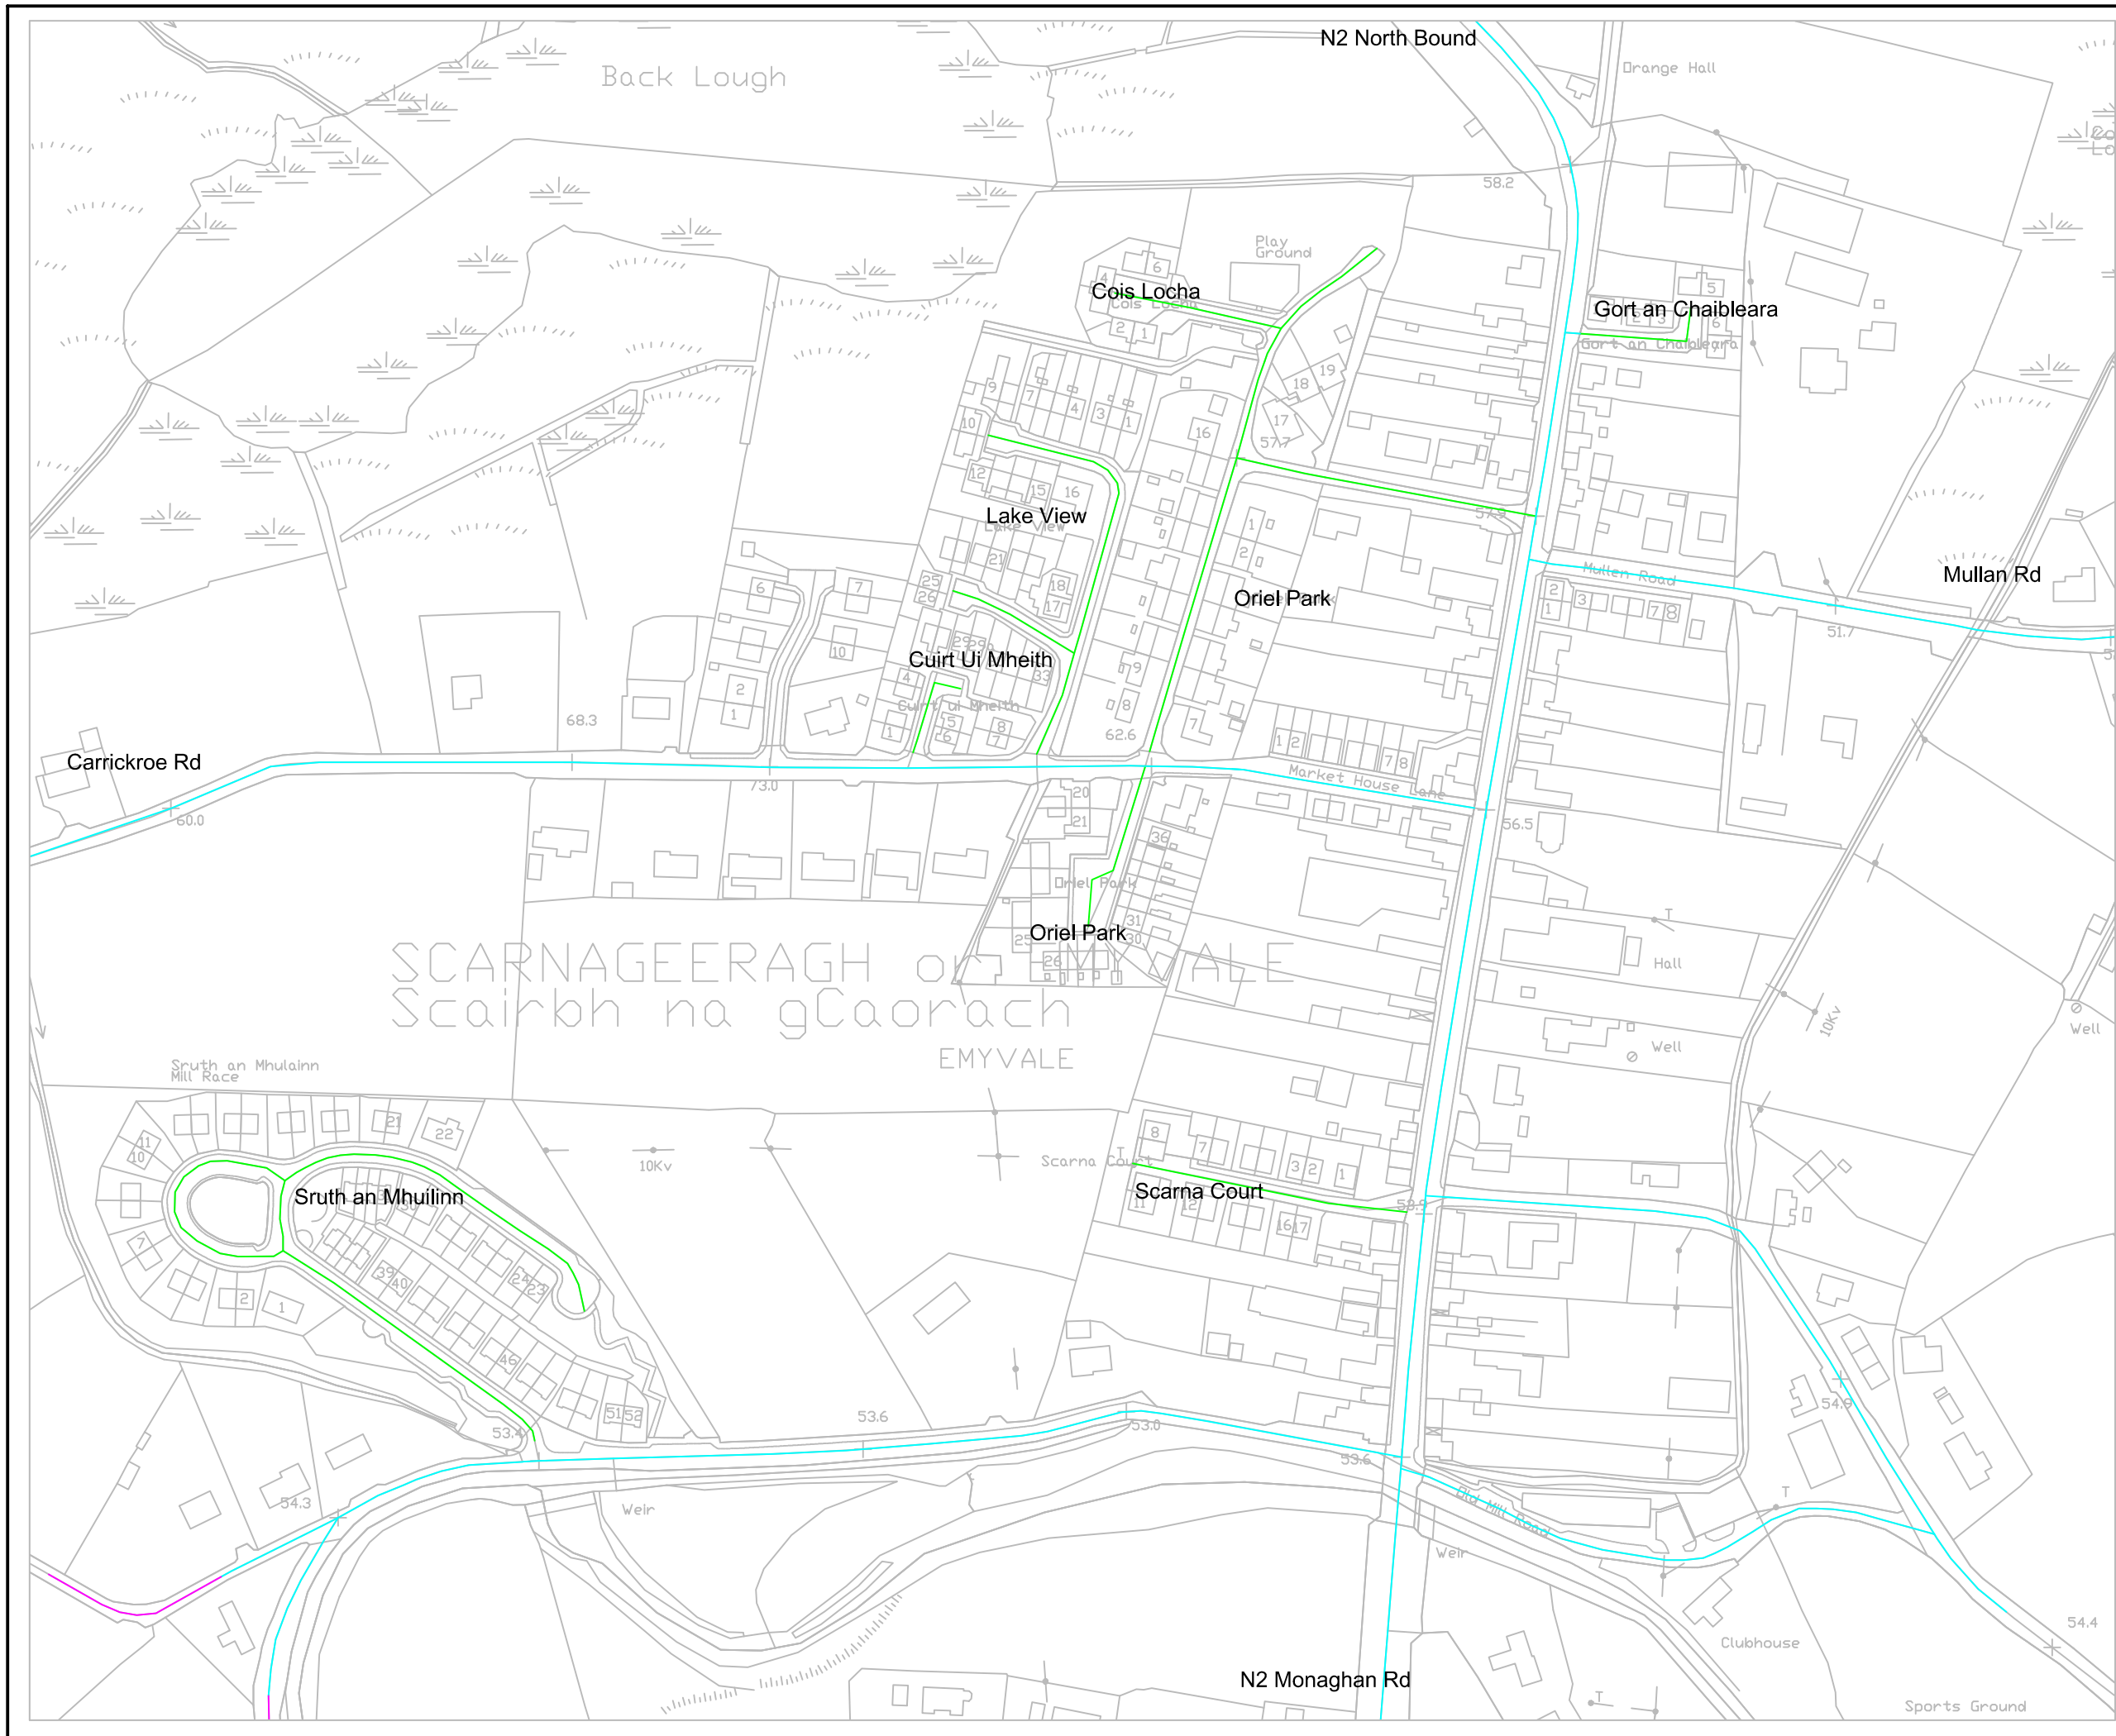

- 100Km/hr
- 80Km/hr
- 60Km/hr
- 50Km/hr
- Proposed 30Km/hr

Road Traffic
(Special Speed Limits)
(Housing Estates)
County Of Monaghan
Bye-laws (No.1)
2016

Project
Speed Limit Review
Housing Estates
2016

Title
Town/Village: Emyvale
Ref: (MCC - HEM - 03)

Comhairle Chontae Mhuineachán,
Oifigi Contae,
An Glenn,
Muineachán.
Guthán: 047 30500
Monaghan County Council,
County Offices,
The Glen, Monaghan.

Date	28/06/2016	
Designed		
Drawn	G Toye	
Traced		Scales
Surveyed		
Checked	JMK