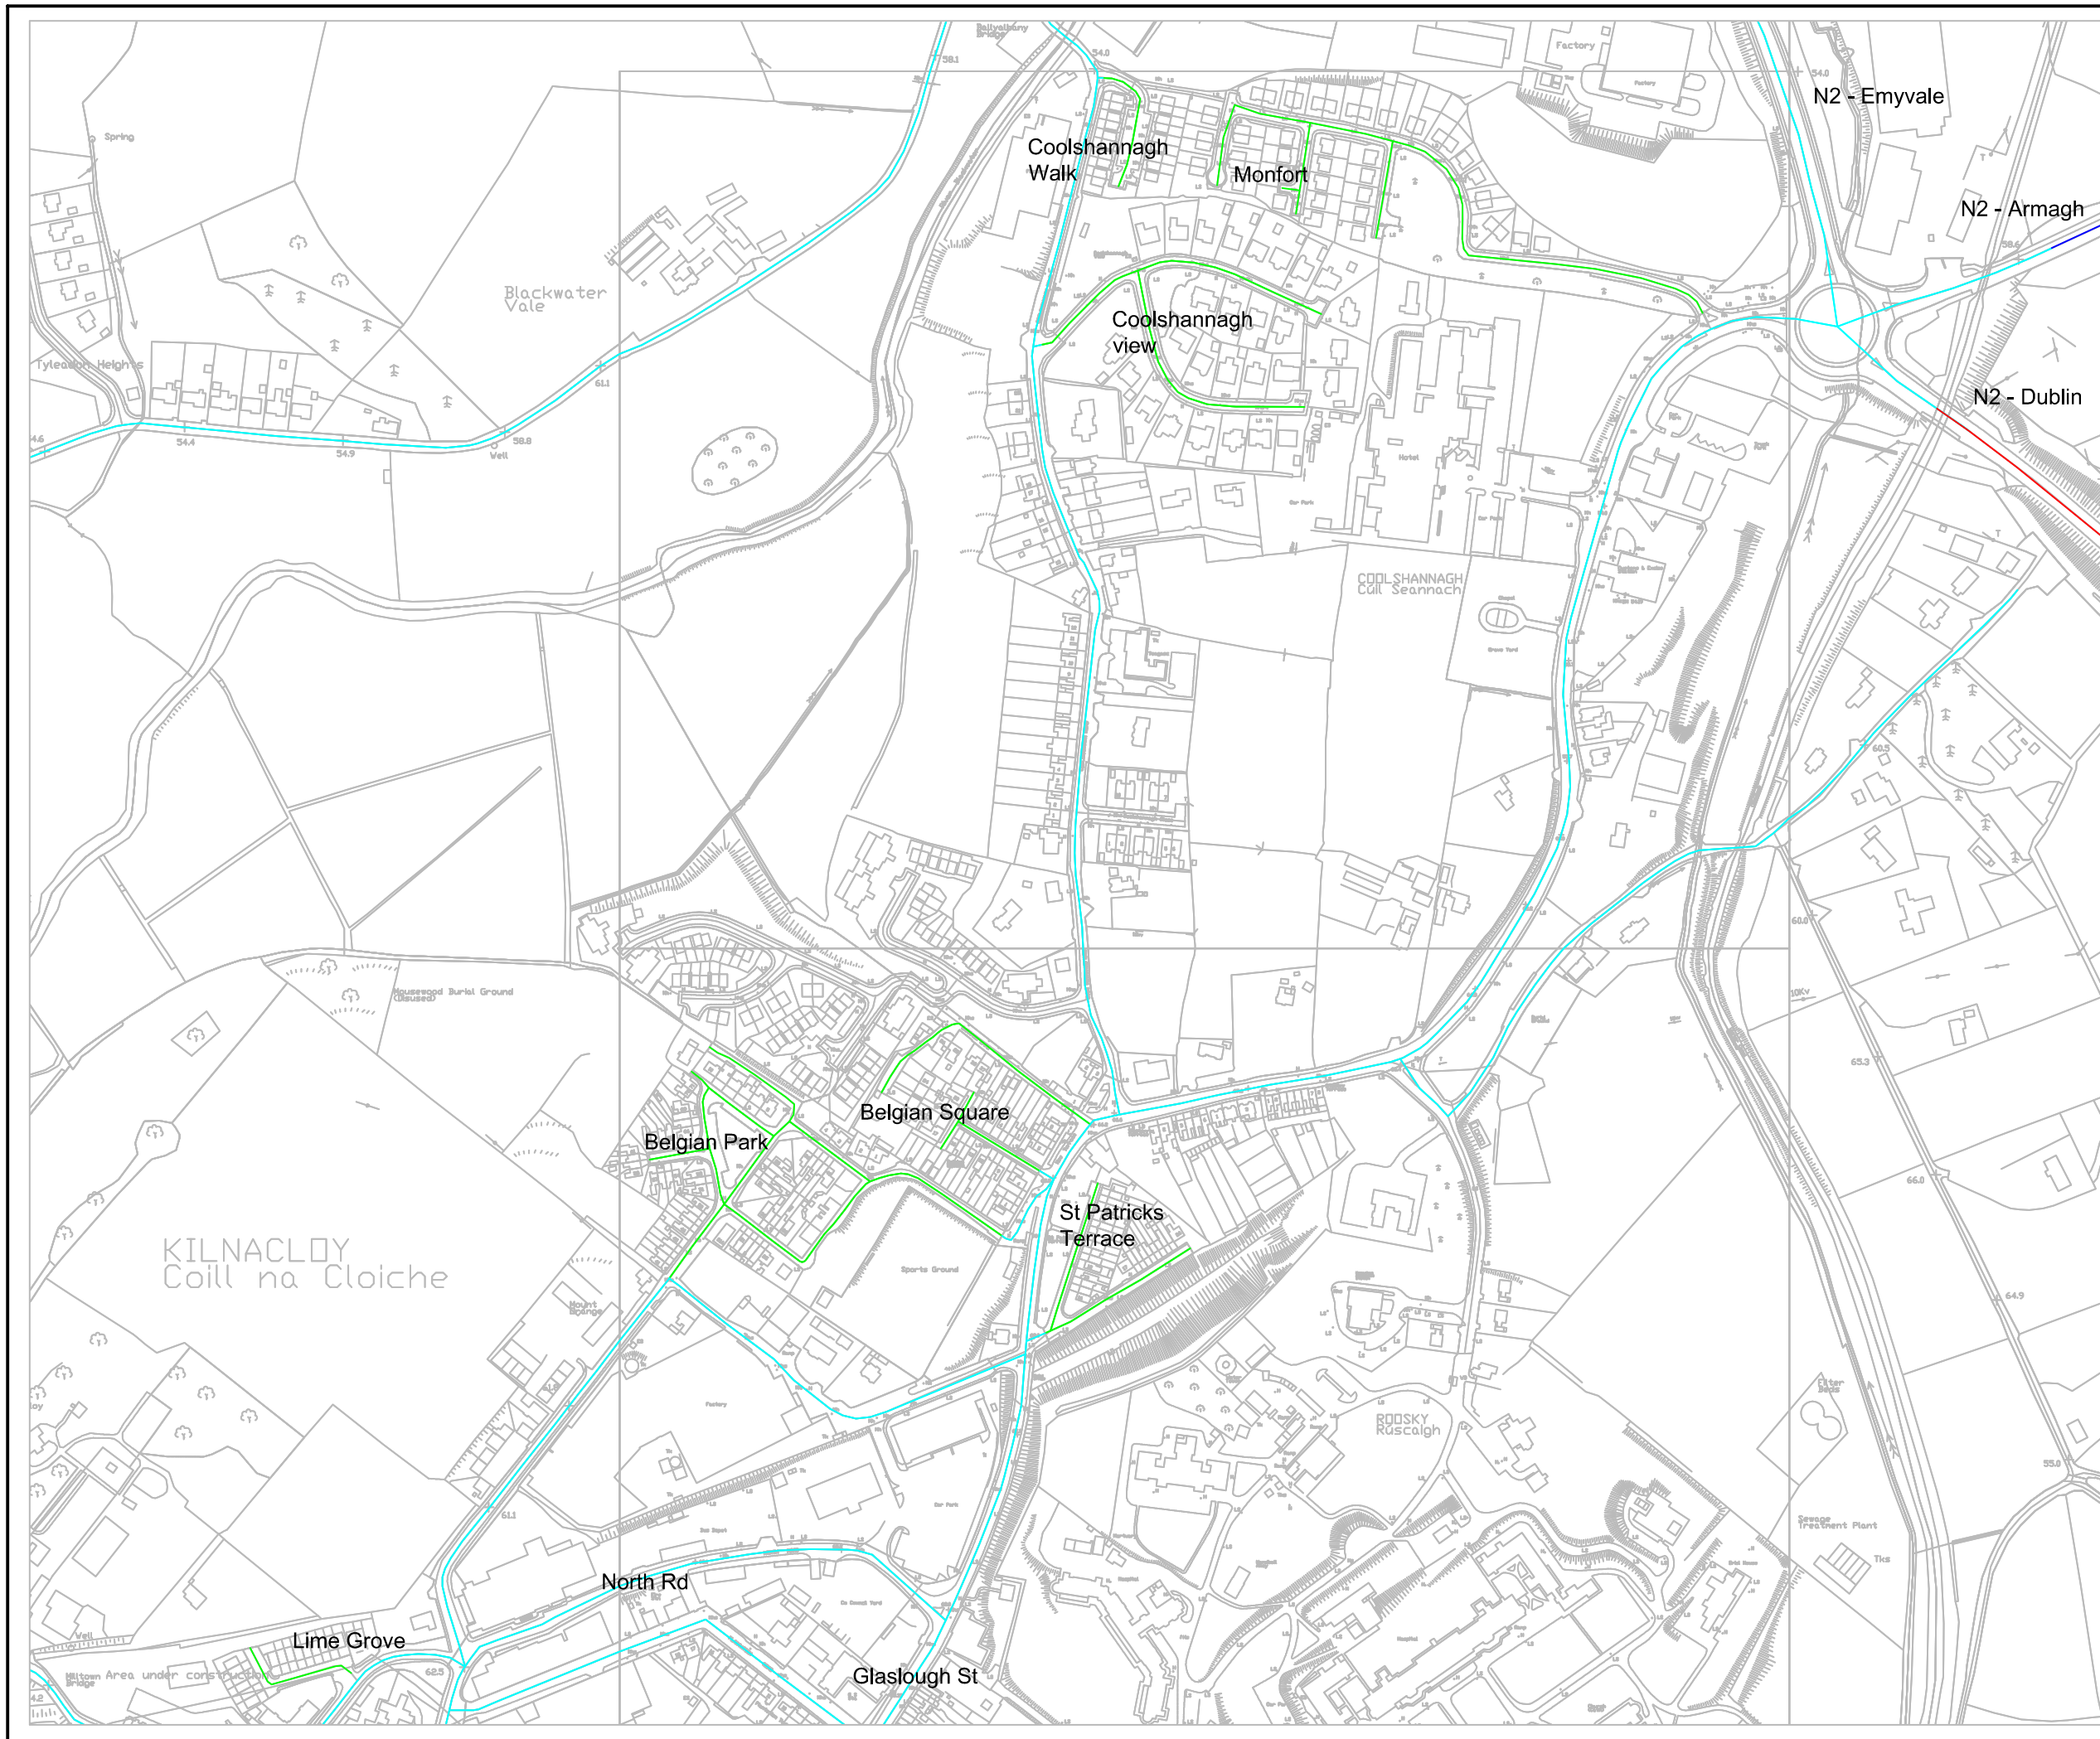

- 100Km/hr
- 80Km/hr
- 60Km/hr
- 50Km/hr
- Proposed 30Km/hr

Road Traffic
(Special Speed Limits)
(Housing Estates)
County Of Monaghan
Bye-laws (No.1)
2016

Project
Speed Limit Review
Housing Estates
2016

Title
Town/Village: Monaghan 1
Ref: (MCC - HEM - 06)

Comhairle Chontae Mhuineacháin,
Oifigi Contae,
An Gleann,
Muineachán.
Guthán: 047 30500
Monaghan County Council,
County Offices,
The Glen, Monaghan.

Date	28/06/2016
Designed	
Drawn	G Toye
Traced	Scales
Surveyed	
Checked	JMK