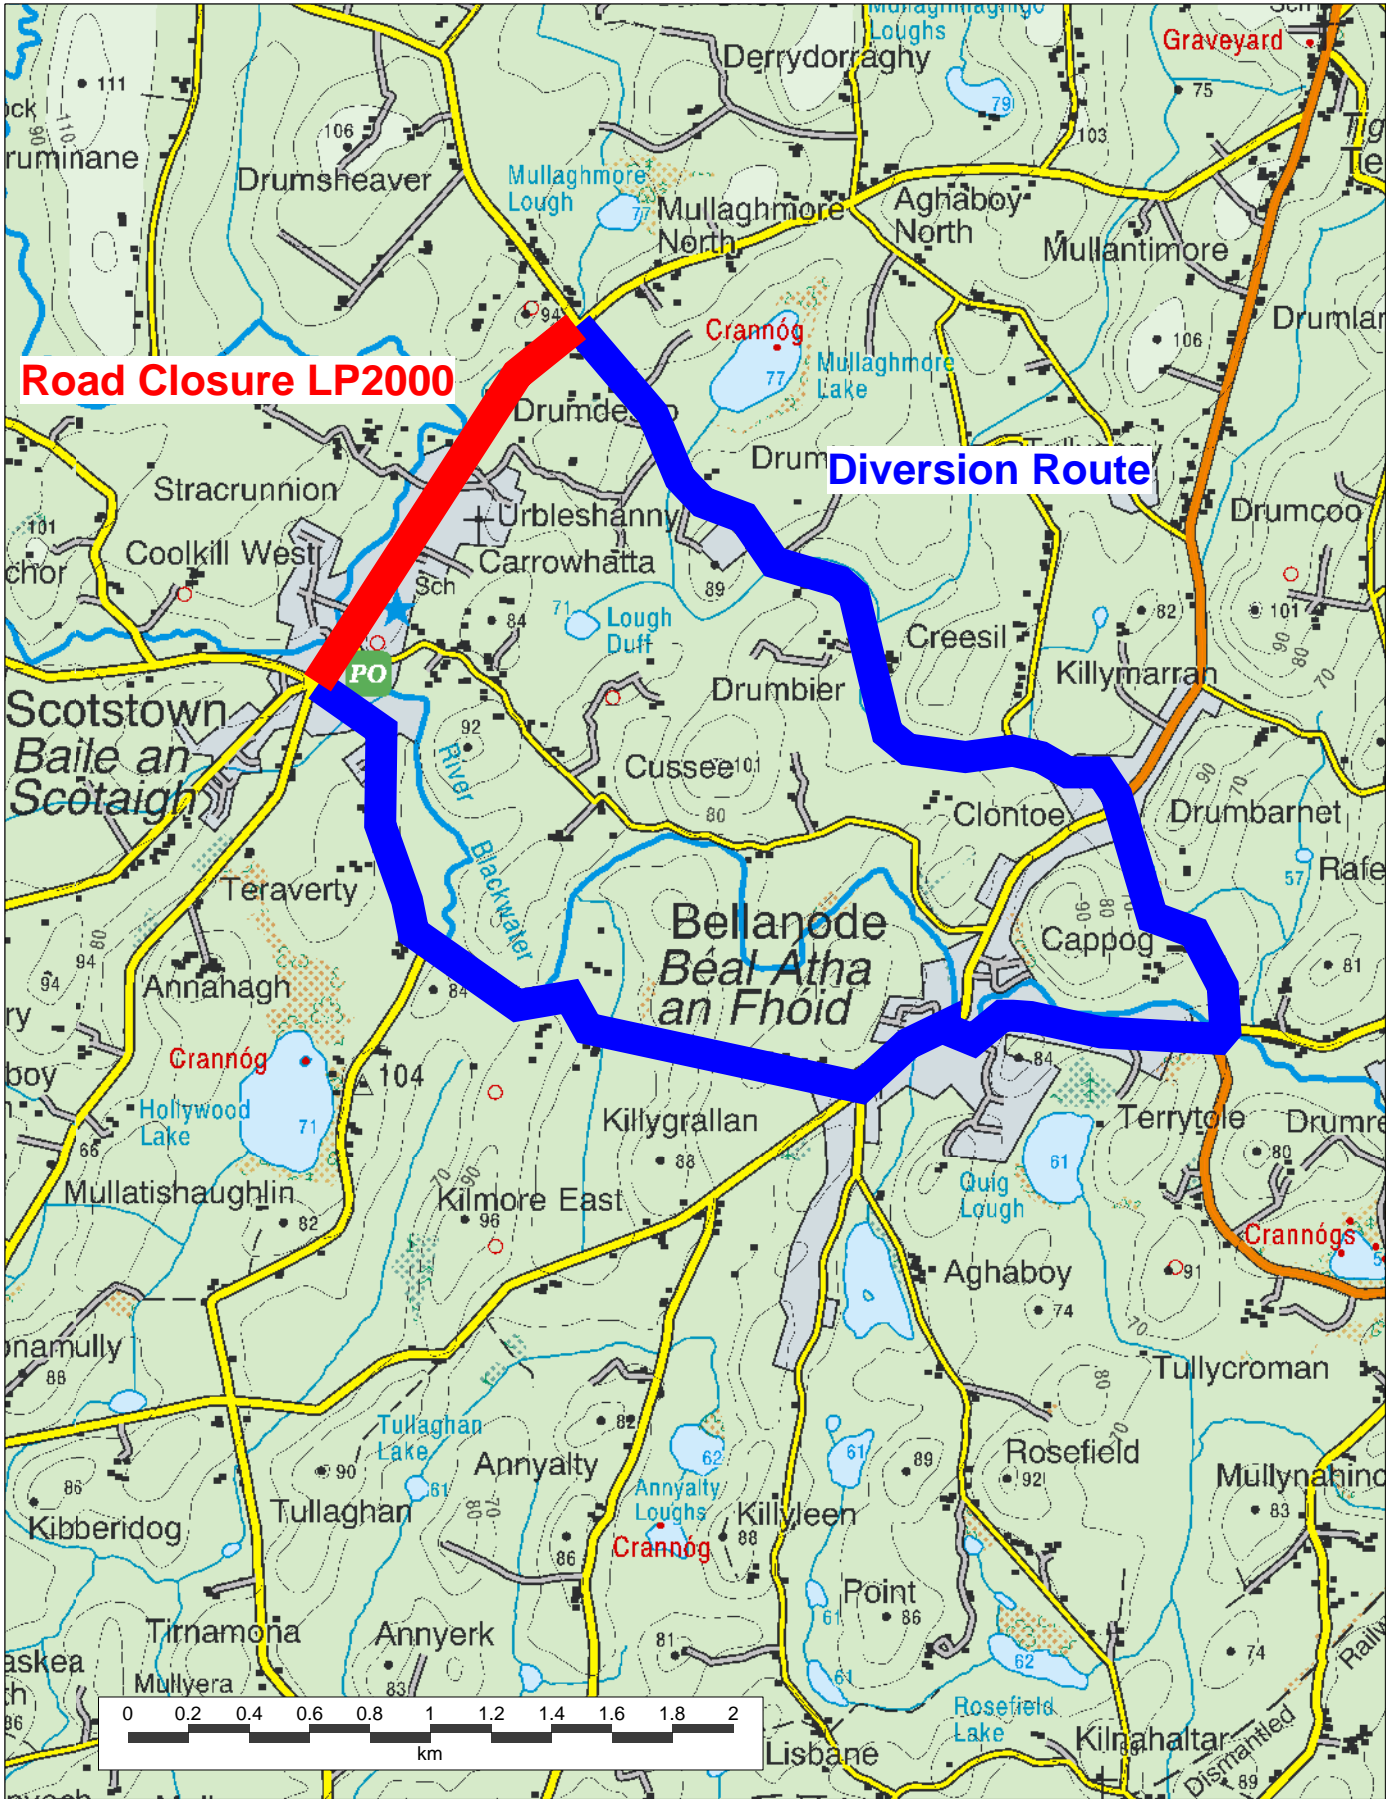

Road Closure

Comhairle Chontae Mhuineacháin,
Oifigí Contae,
An Glenn,
Mhuineachán,
Guthá 047 30500

Monaghan County Council,
County Offices,
The Glen, Monaghan
Phone: 047 30500
Fax: 047 82739

Project: Scotstown Event

© Ordnance Survey Ireland. All rights reserved.
Licence number 2010/03 CCMA/Monaghan County Council.

Drawn By:	
Survey By:	
Date:	18:03:26
Scale:	1:25000