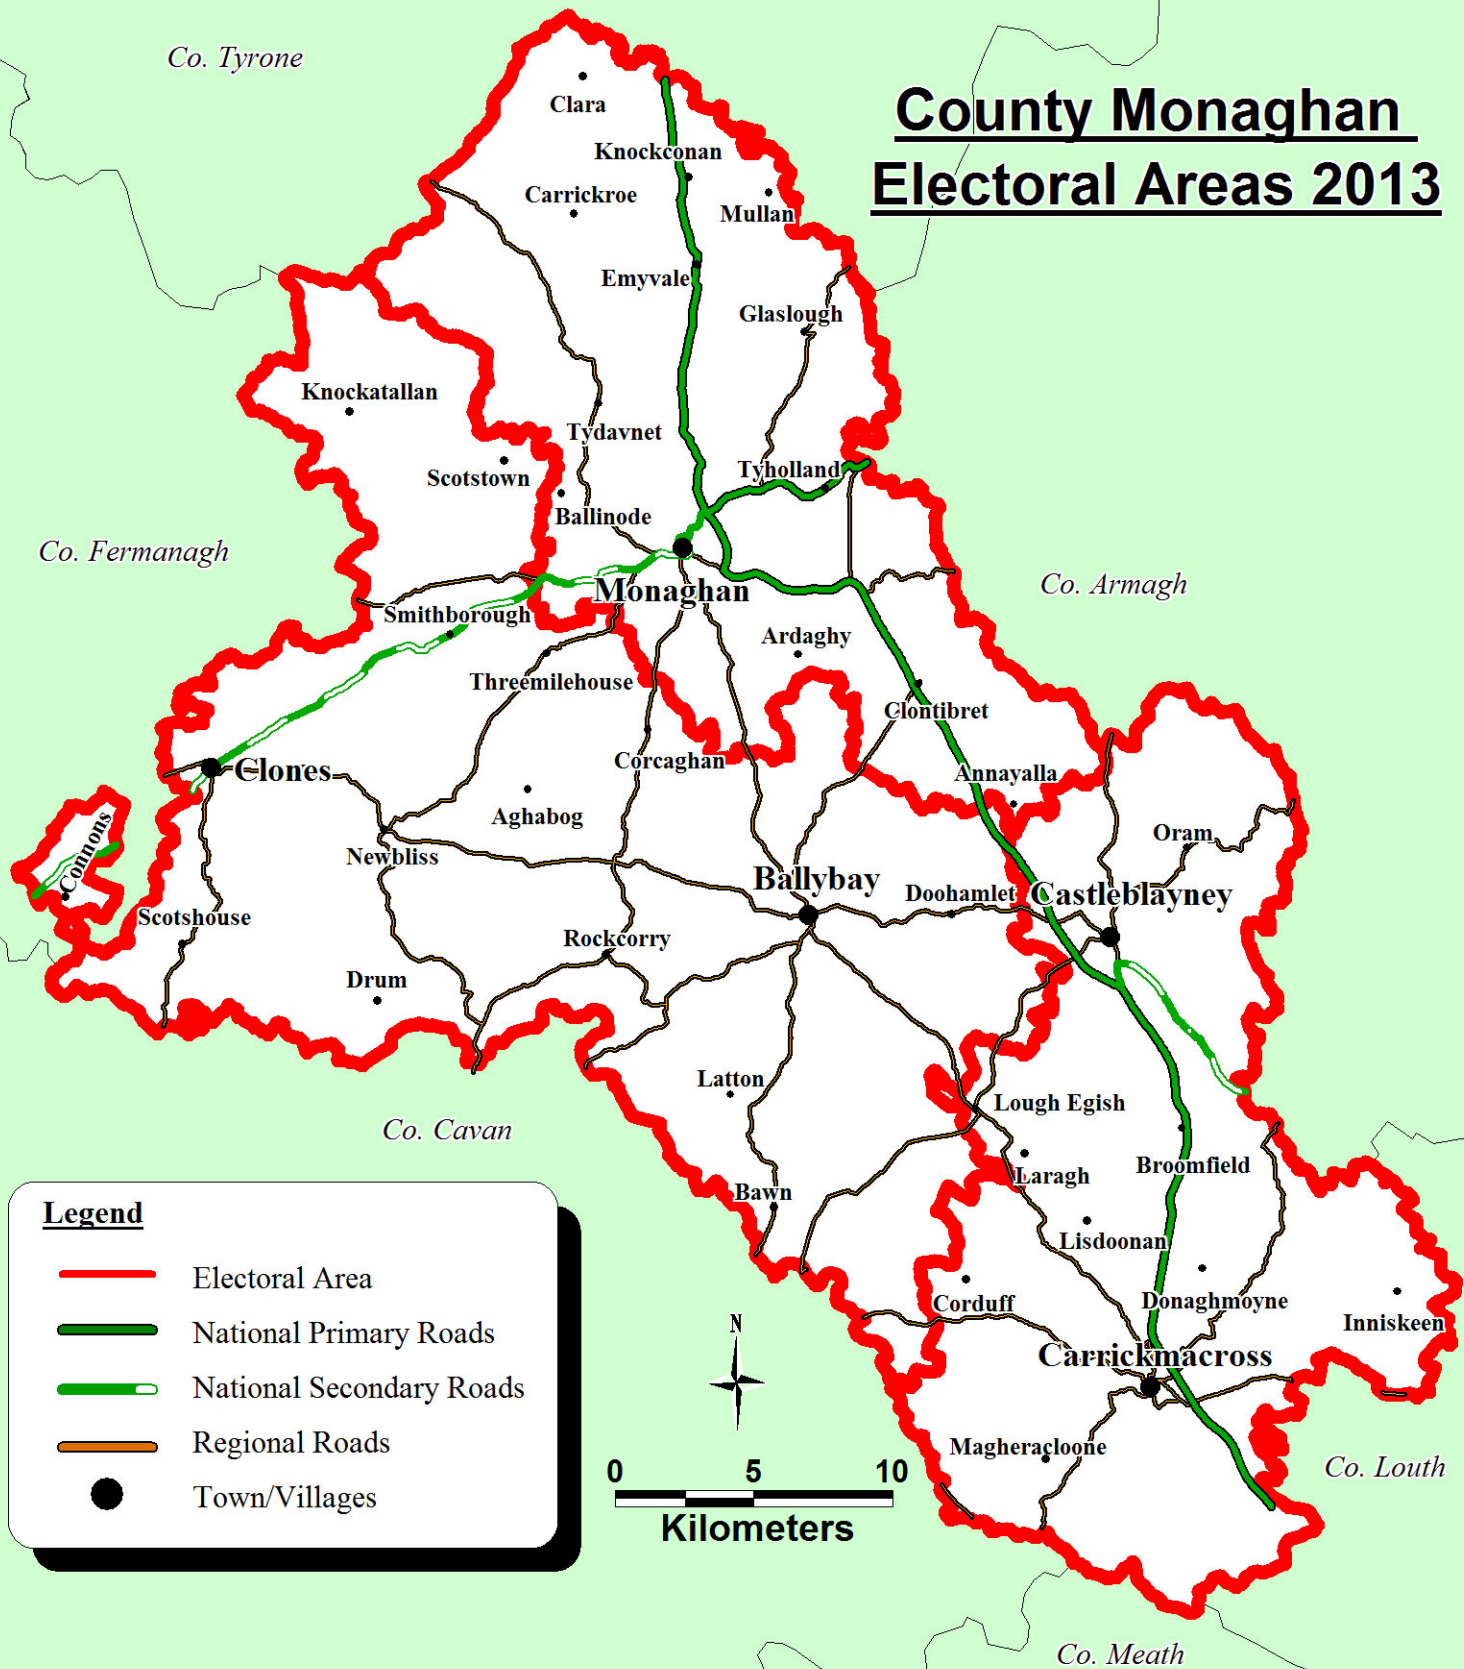

County Monaghan Electoral Areas 2013

Legend

-  Electoral Area
-  National Primary Roads
-  National Secondary Roads
-  Regional Roads
-  Town/Villages