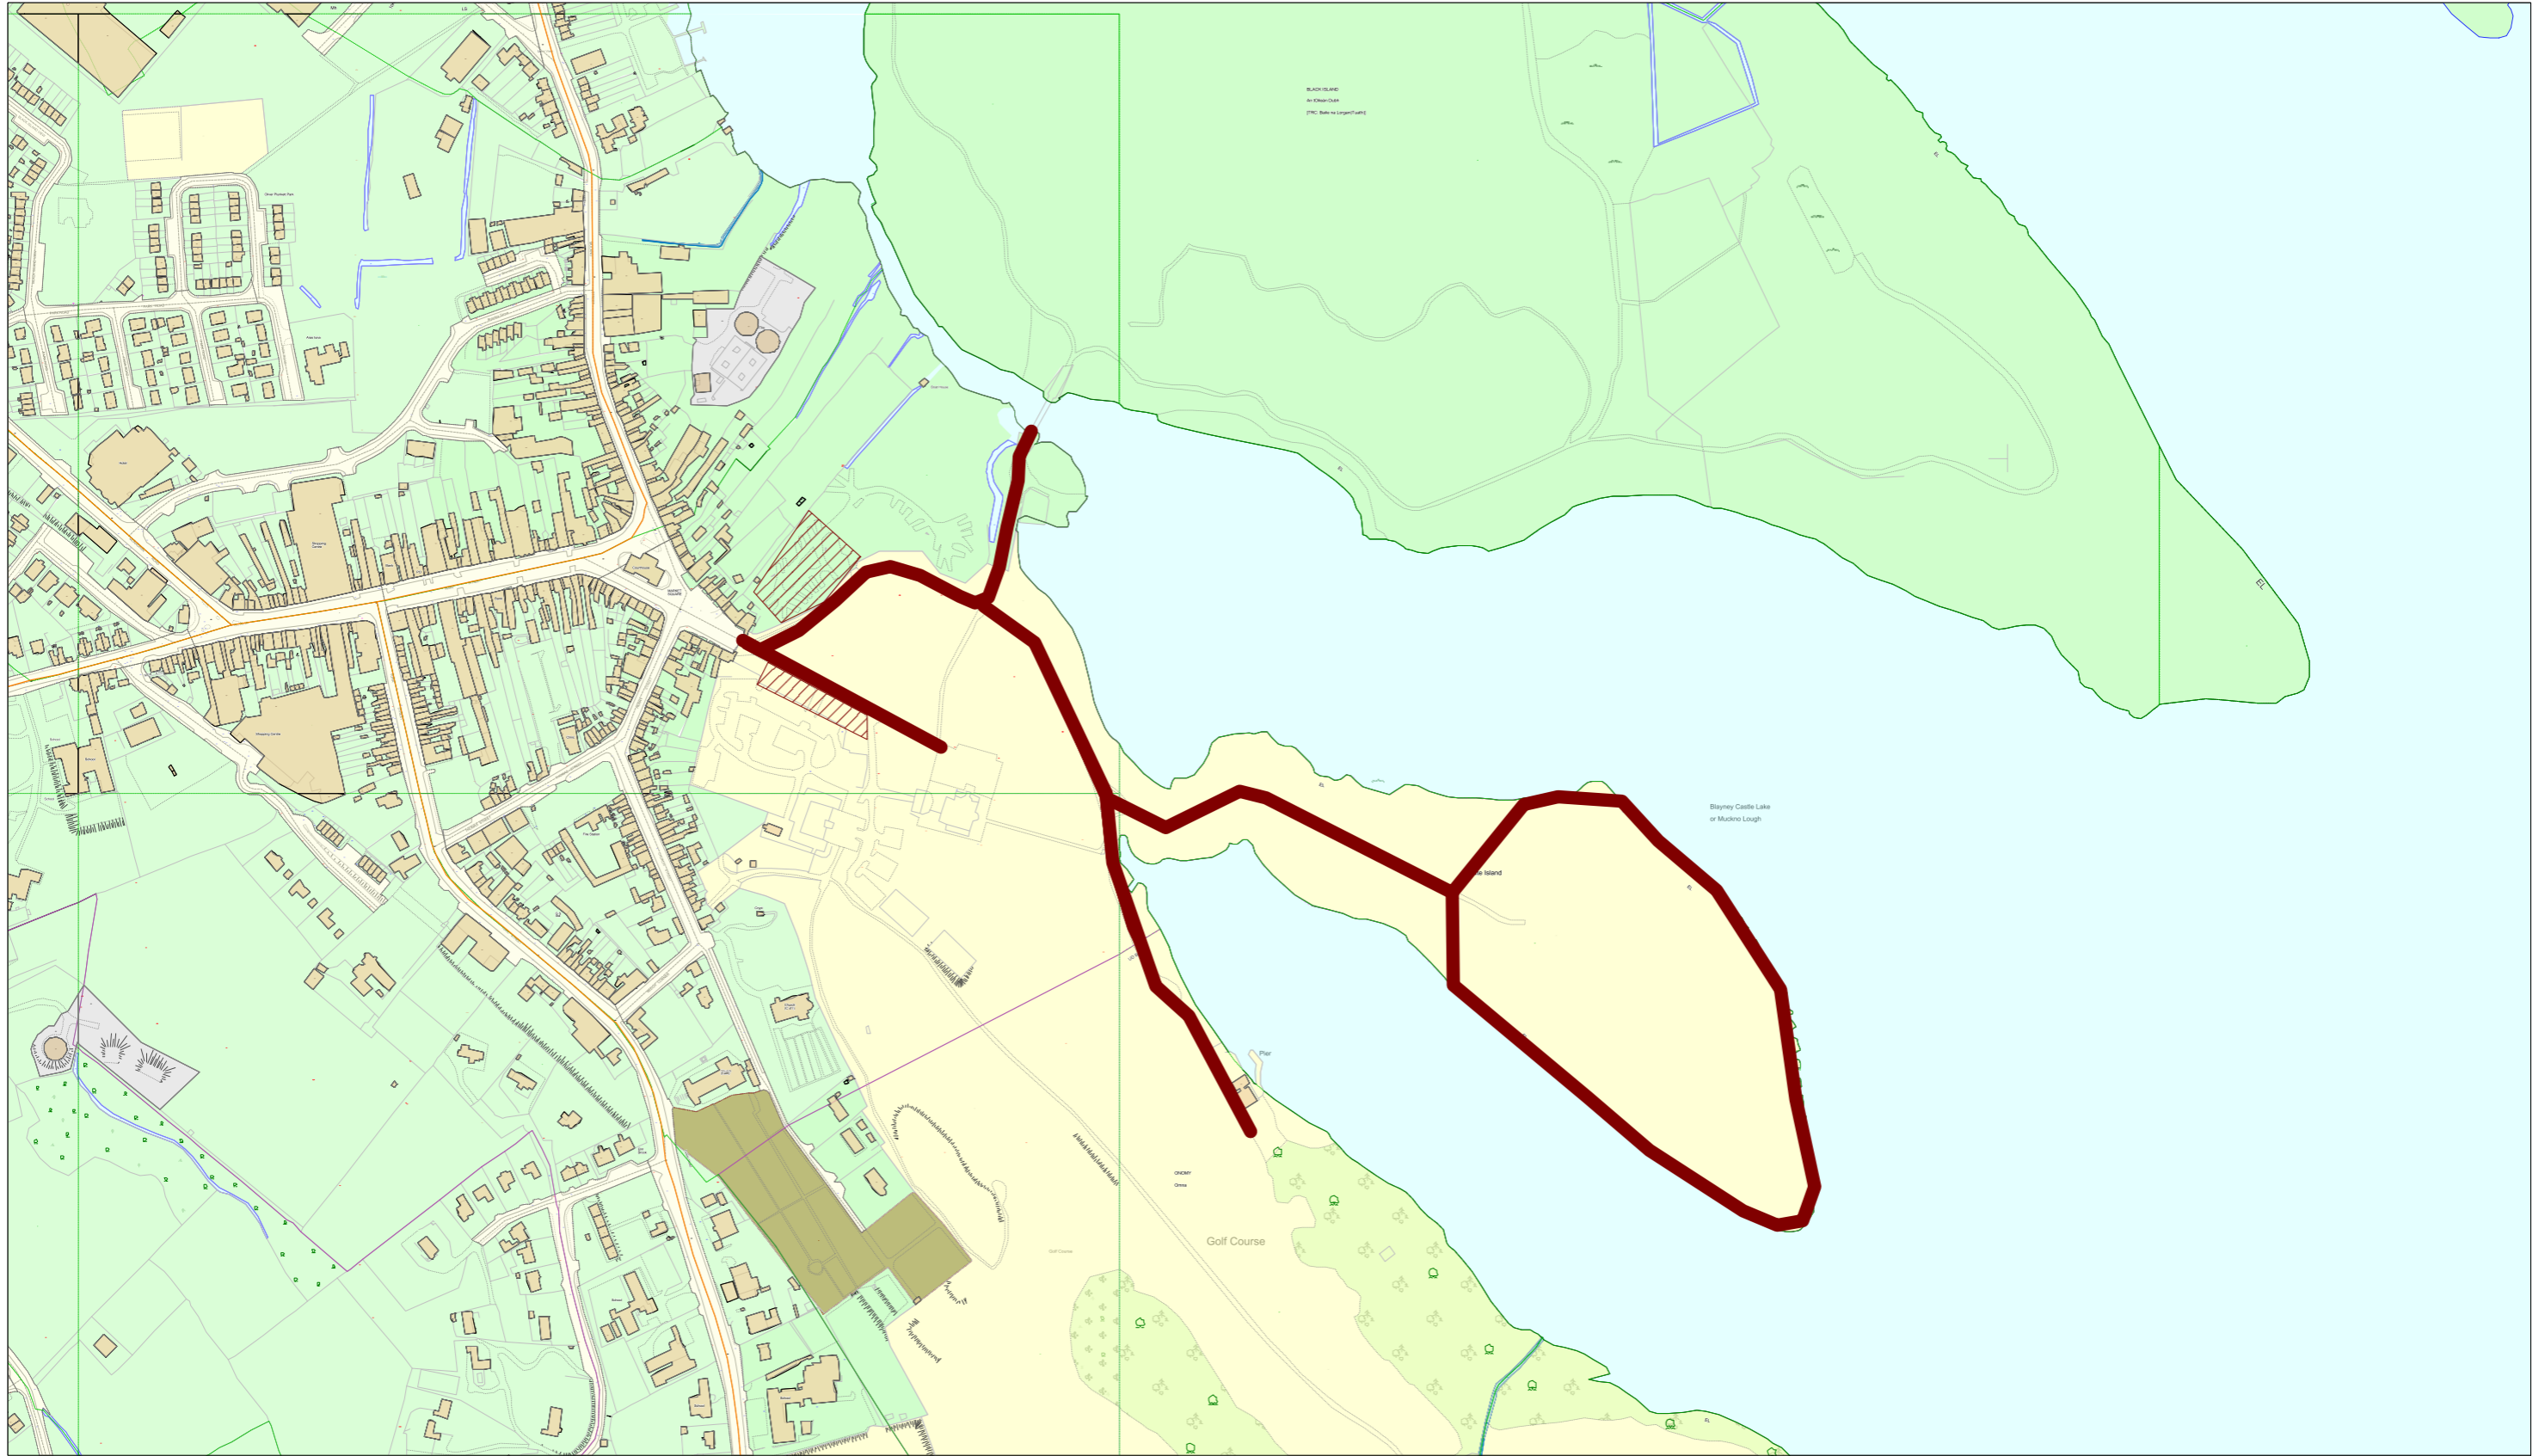

Map 2

Comhairle Chontae Mhuineacháin,
Oifigí Contae,
An Gleann,
Muineachán.
Guthá 047 30500

Monaghan County Council,
County Offices,
The Glen, Monaghan
Phone: 047 30500
Fax: 047 82739

Project: Lough Muckno Park Draft Byelaws 2017 Authorized Routes

© Ordnance Survey Ireland. All rights reserved.
Licence number 2010/03 CCMA/Monaghan County Council.

Drawn By:	J.Fox
Survey By:	J.Fox
Date:	19:10:17
Scale:	1:5000