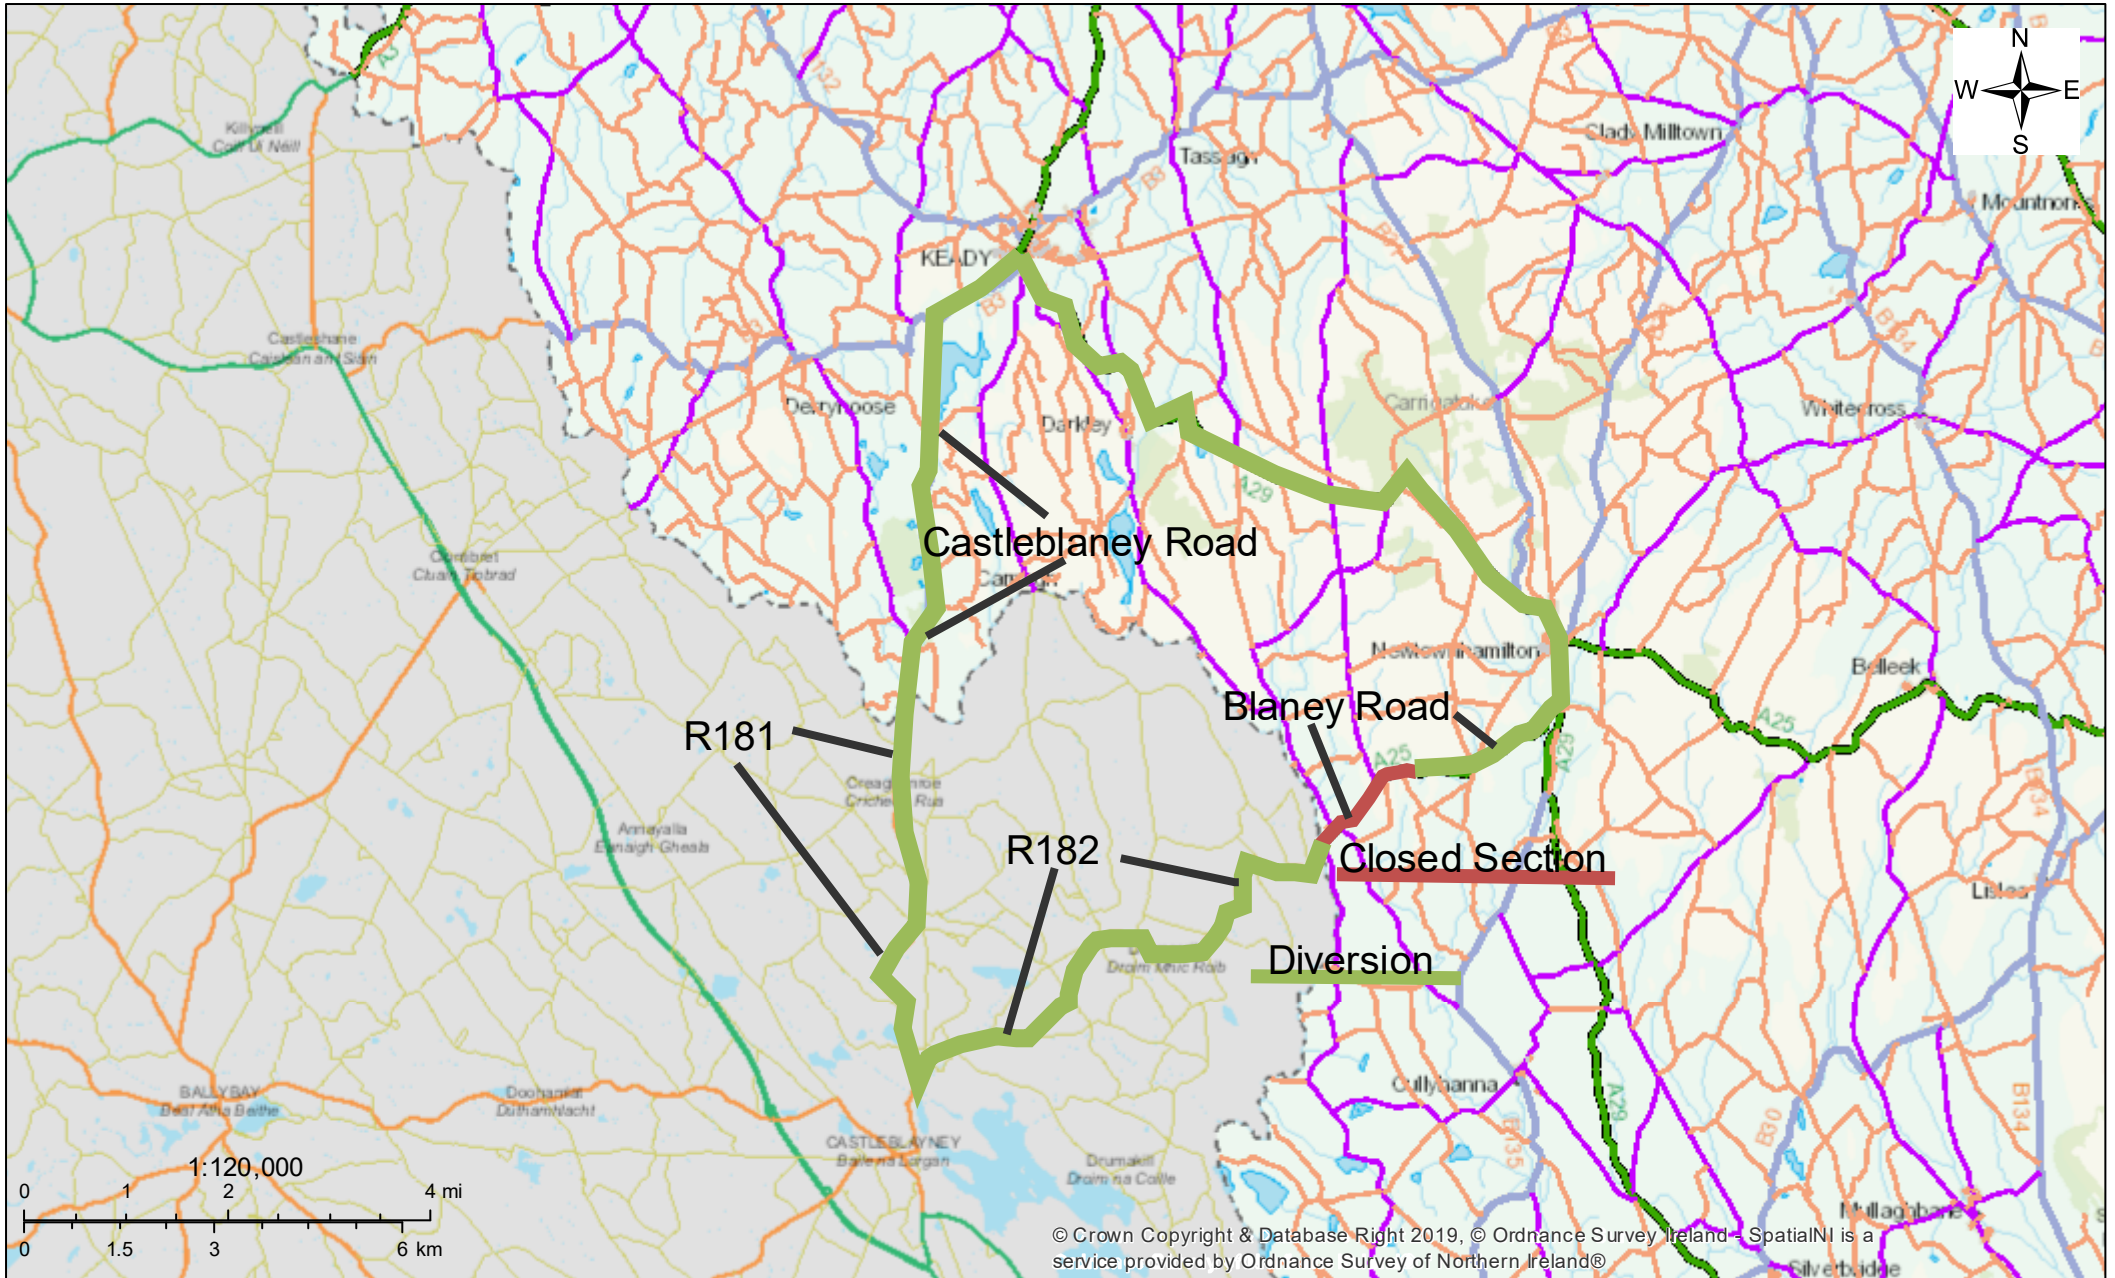

Blaney Road Closure

© Crown Copyright & Database Right 2019, © Ordnance Survey Ireland - SpatialNI is a service provided by Ordnance Survey of Northern Ireland®

HighwayNetwork - Class	B	P	HighwayNetwork - Urban/Rural	URBAN
<all other values>	C	L	<all other values>	
M	U	0	?	
A	F	RURAL		