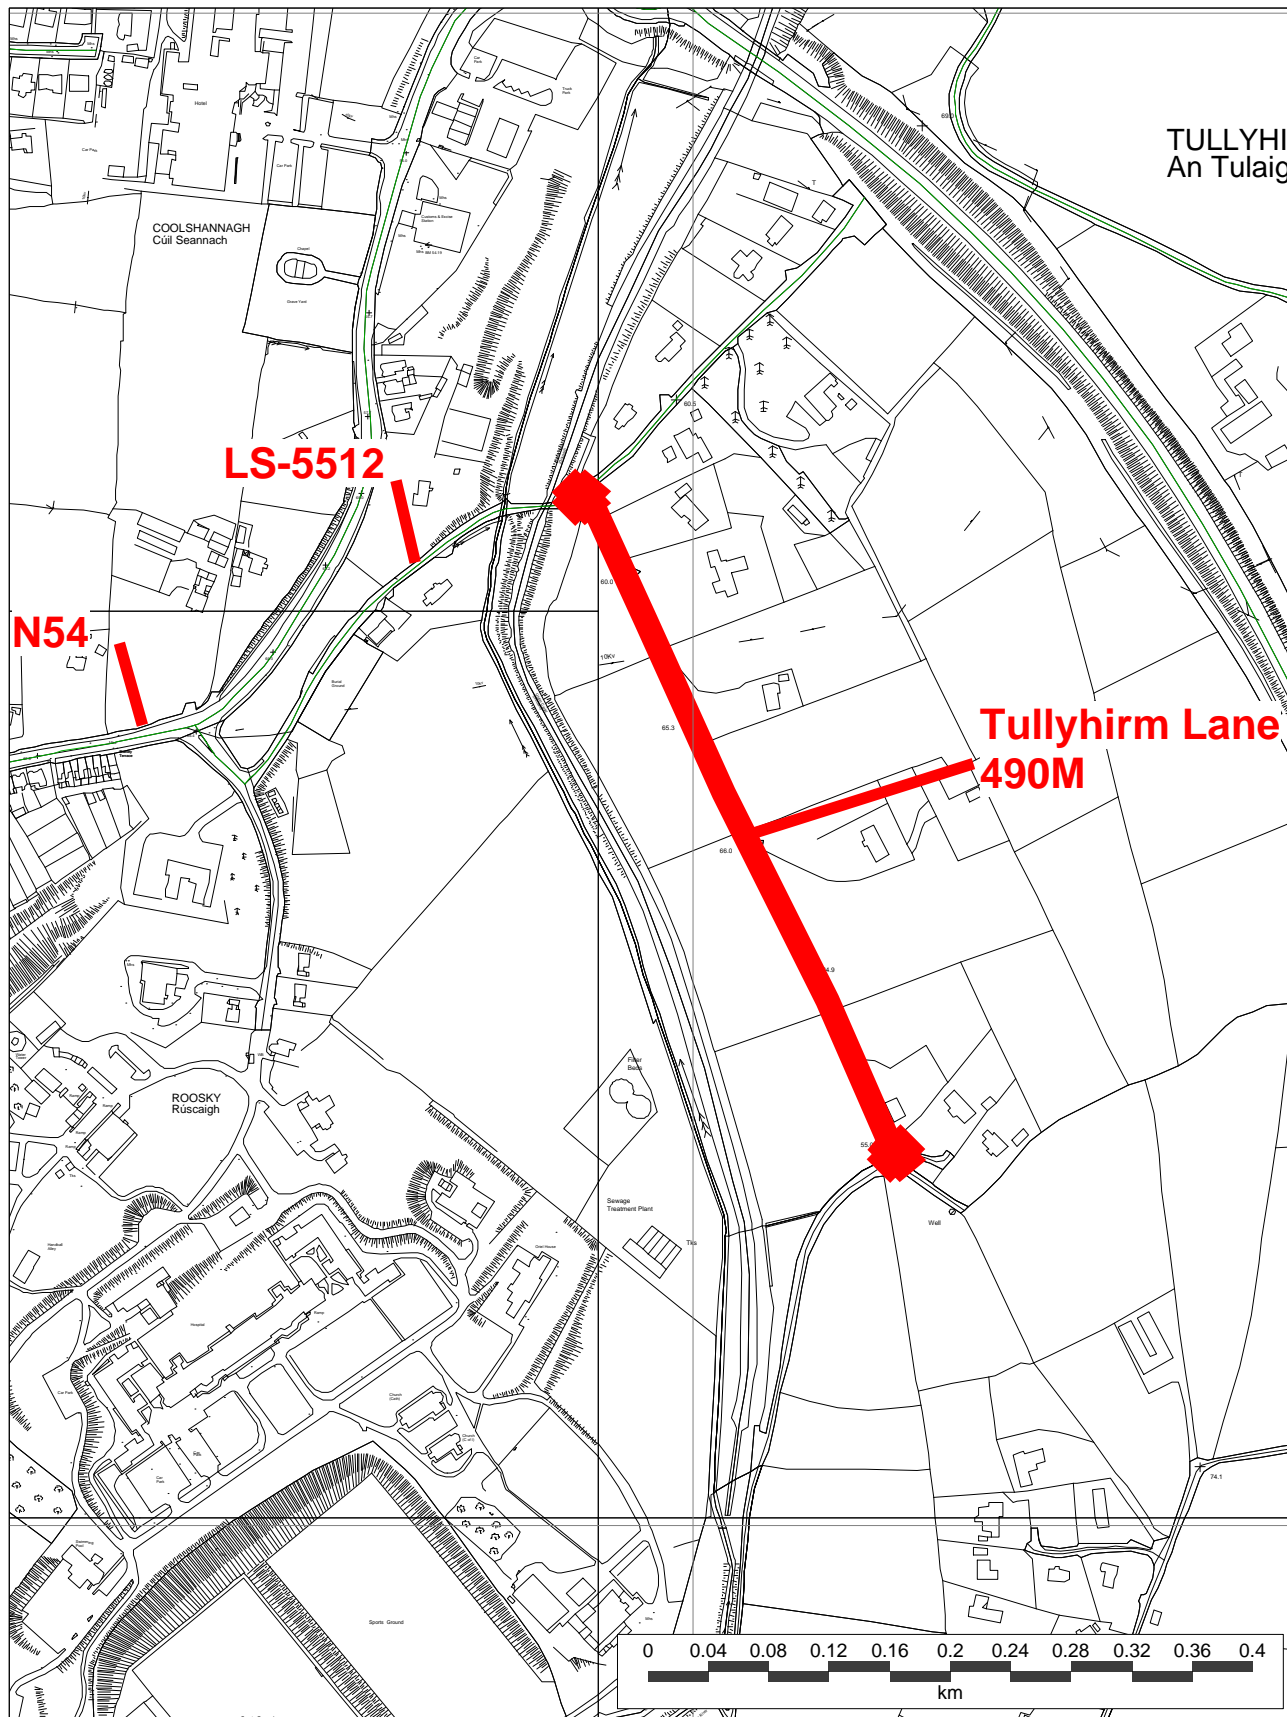

Tullyhirm Lane

835000

835000

834000

834000

Project:

Tullyhirm Proposed Taken in Charge

Site Boundary Outlined in Red

Right of Way/Wayleave depicted in Yellow (if applicable)

Comhairle Chontae Mhuineacháin,
Oifigi Contae,
An Glenn,
Muineachán,
Guthá 047 30500

Monaghan County Council,
County Offices,
The Glen, Monaghan
Phone: 047 30500
Fax: 047 82739

Townland:	Tullyhirm
Map Sheet/s:	001
Area (sq m):	1470m²

Drawn By:	Tullyhirm Lane
Survey By:	DF
Date:	02:06:21
Scale:	1:5000