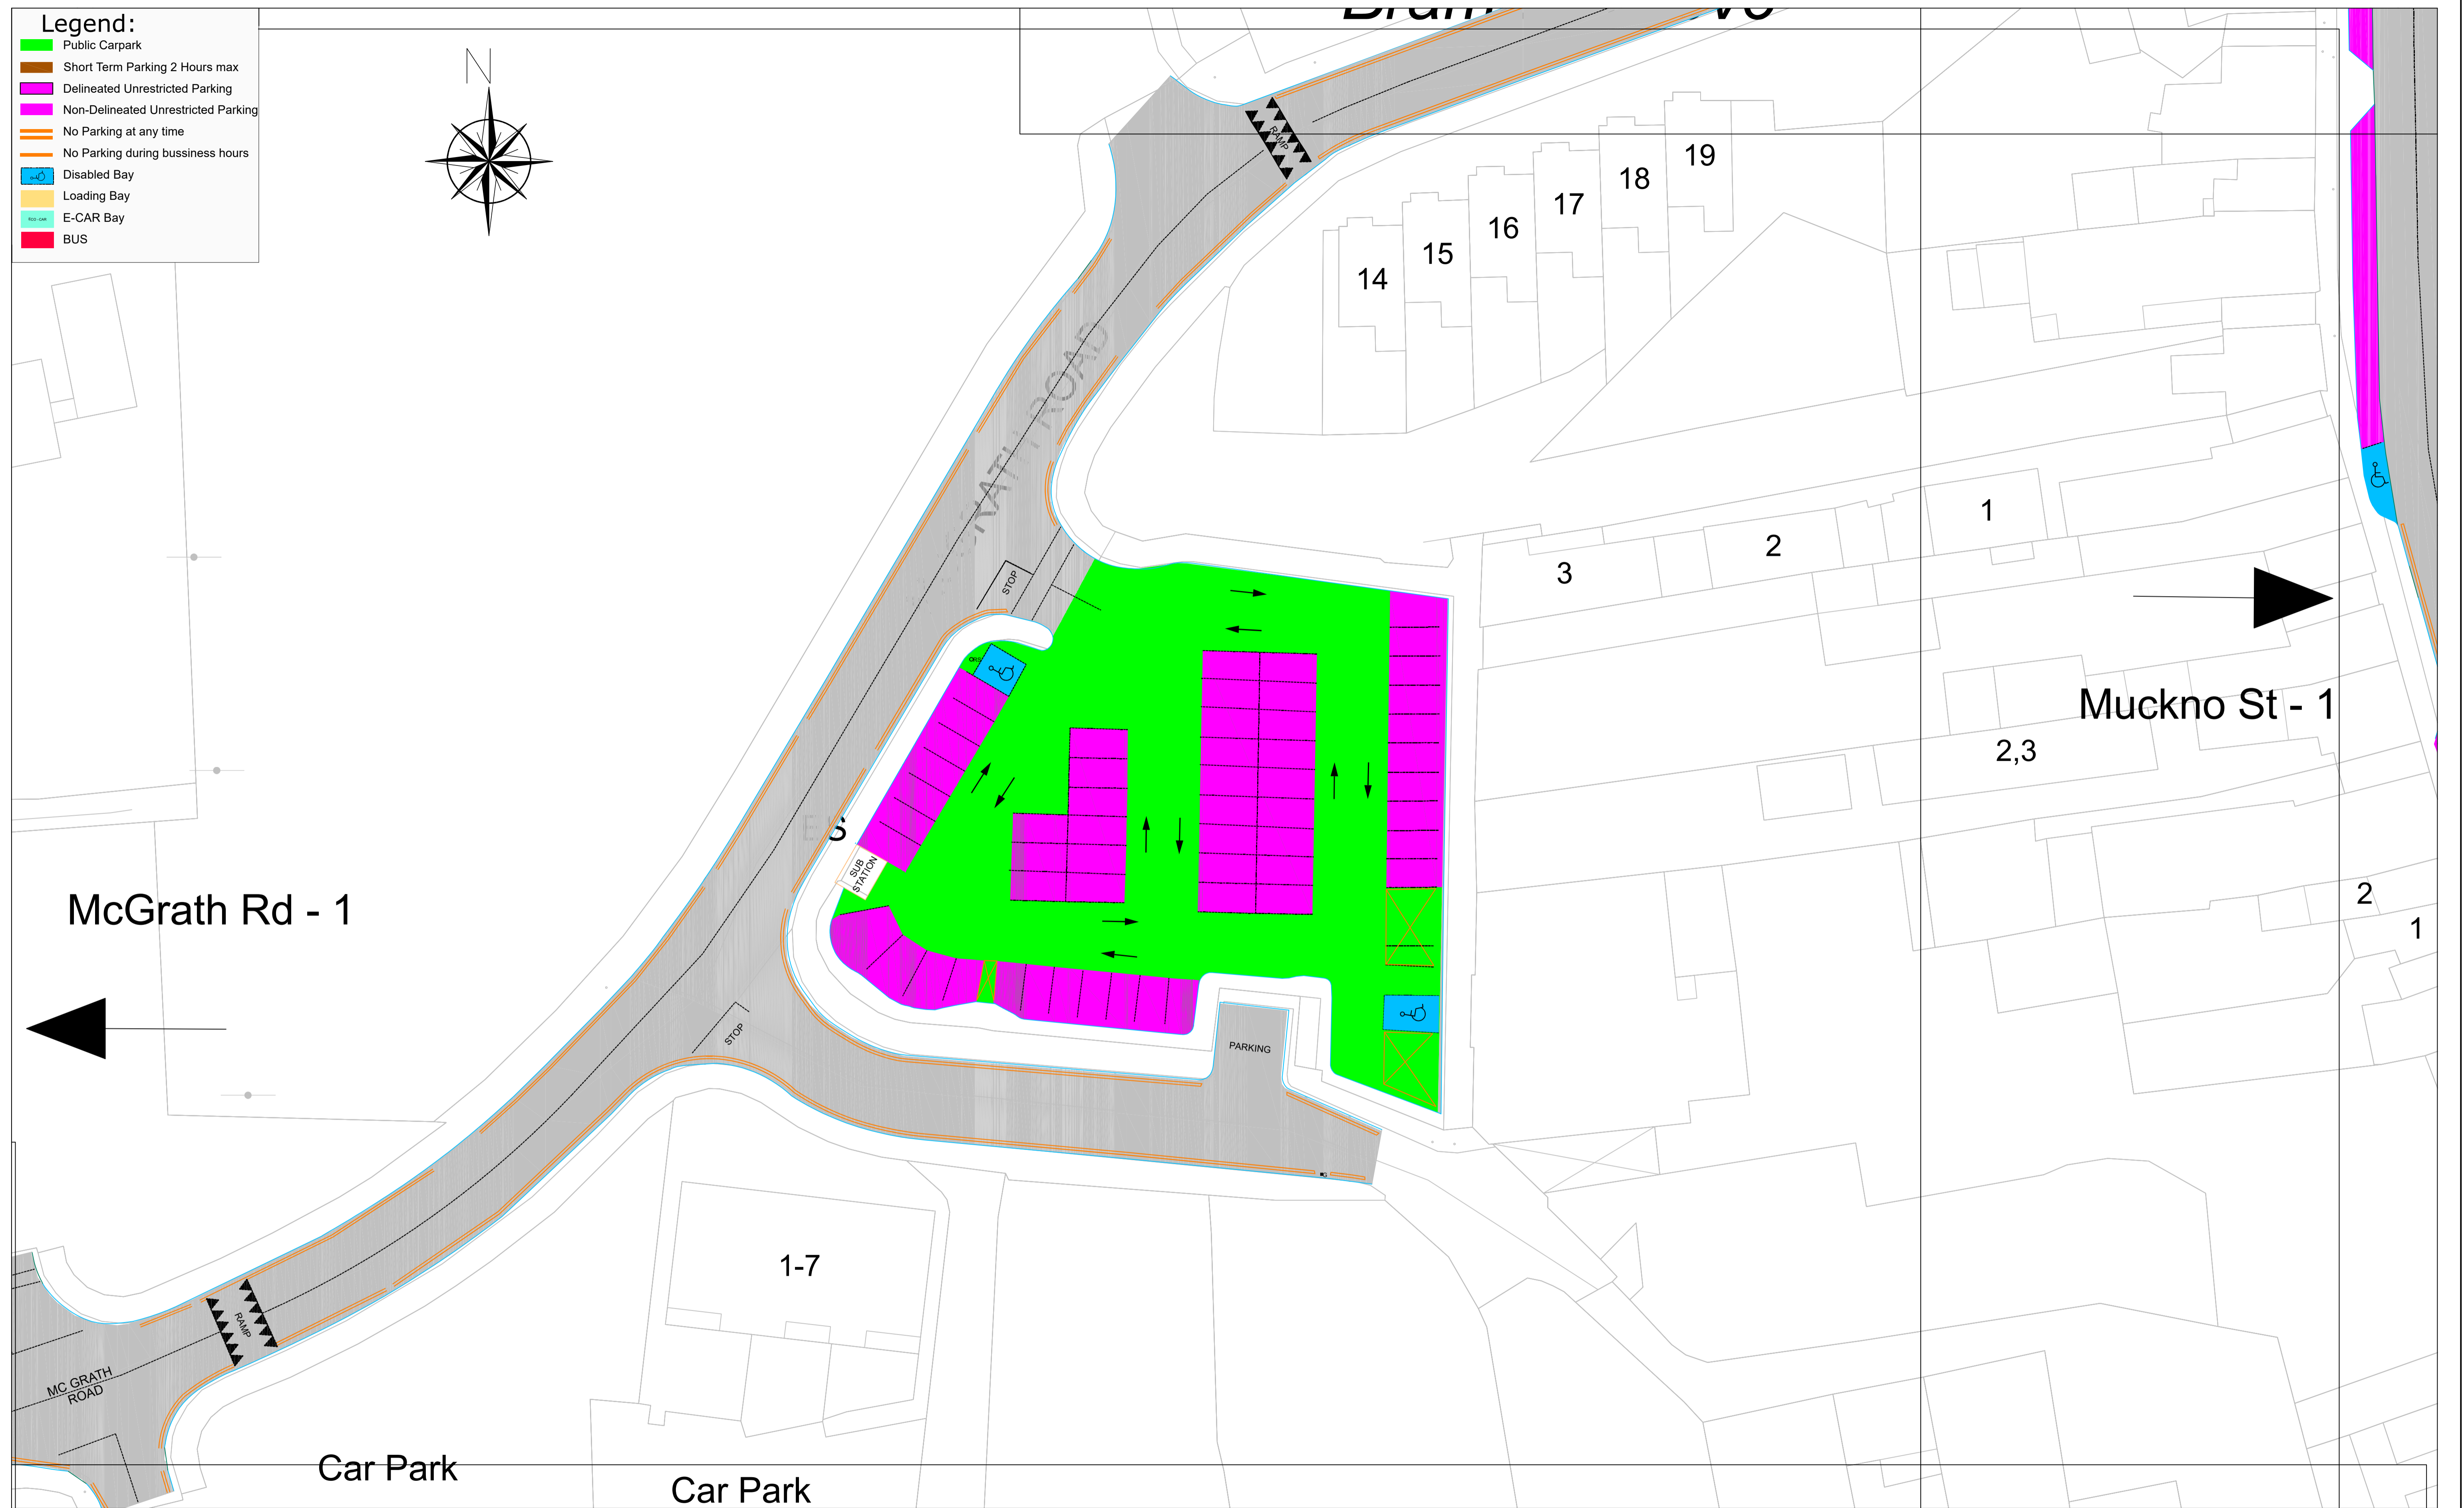

- Legend:**
- Public Carpark
  - Short Term Parking 2 Hours max
  - Delineated Unrestricted Parking
  - Non-Delineated Unrestricted Parking
  - No Parking at any time
  - No Parking during bussiness hours
  - Disabled Bay
  - Loading Bay
  - E-CAR Bay
  - BUS

<b>Title</b>	McGrath Road - 2
<b>Dwg No</b>	CBY-PCS-012

<b>Project</b>	Parking Control Scheme 2021 Castleblayney
----------------	--