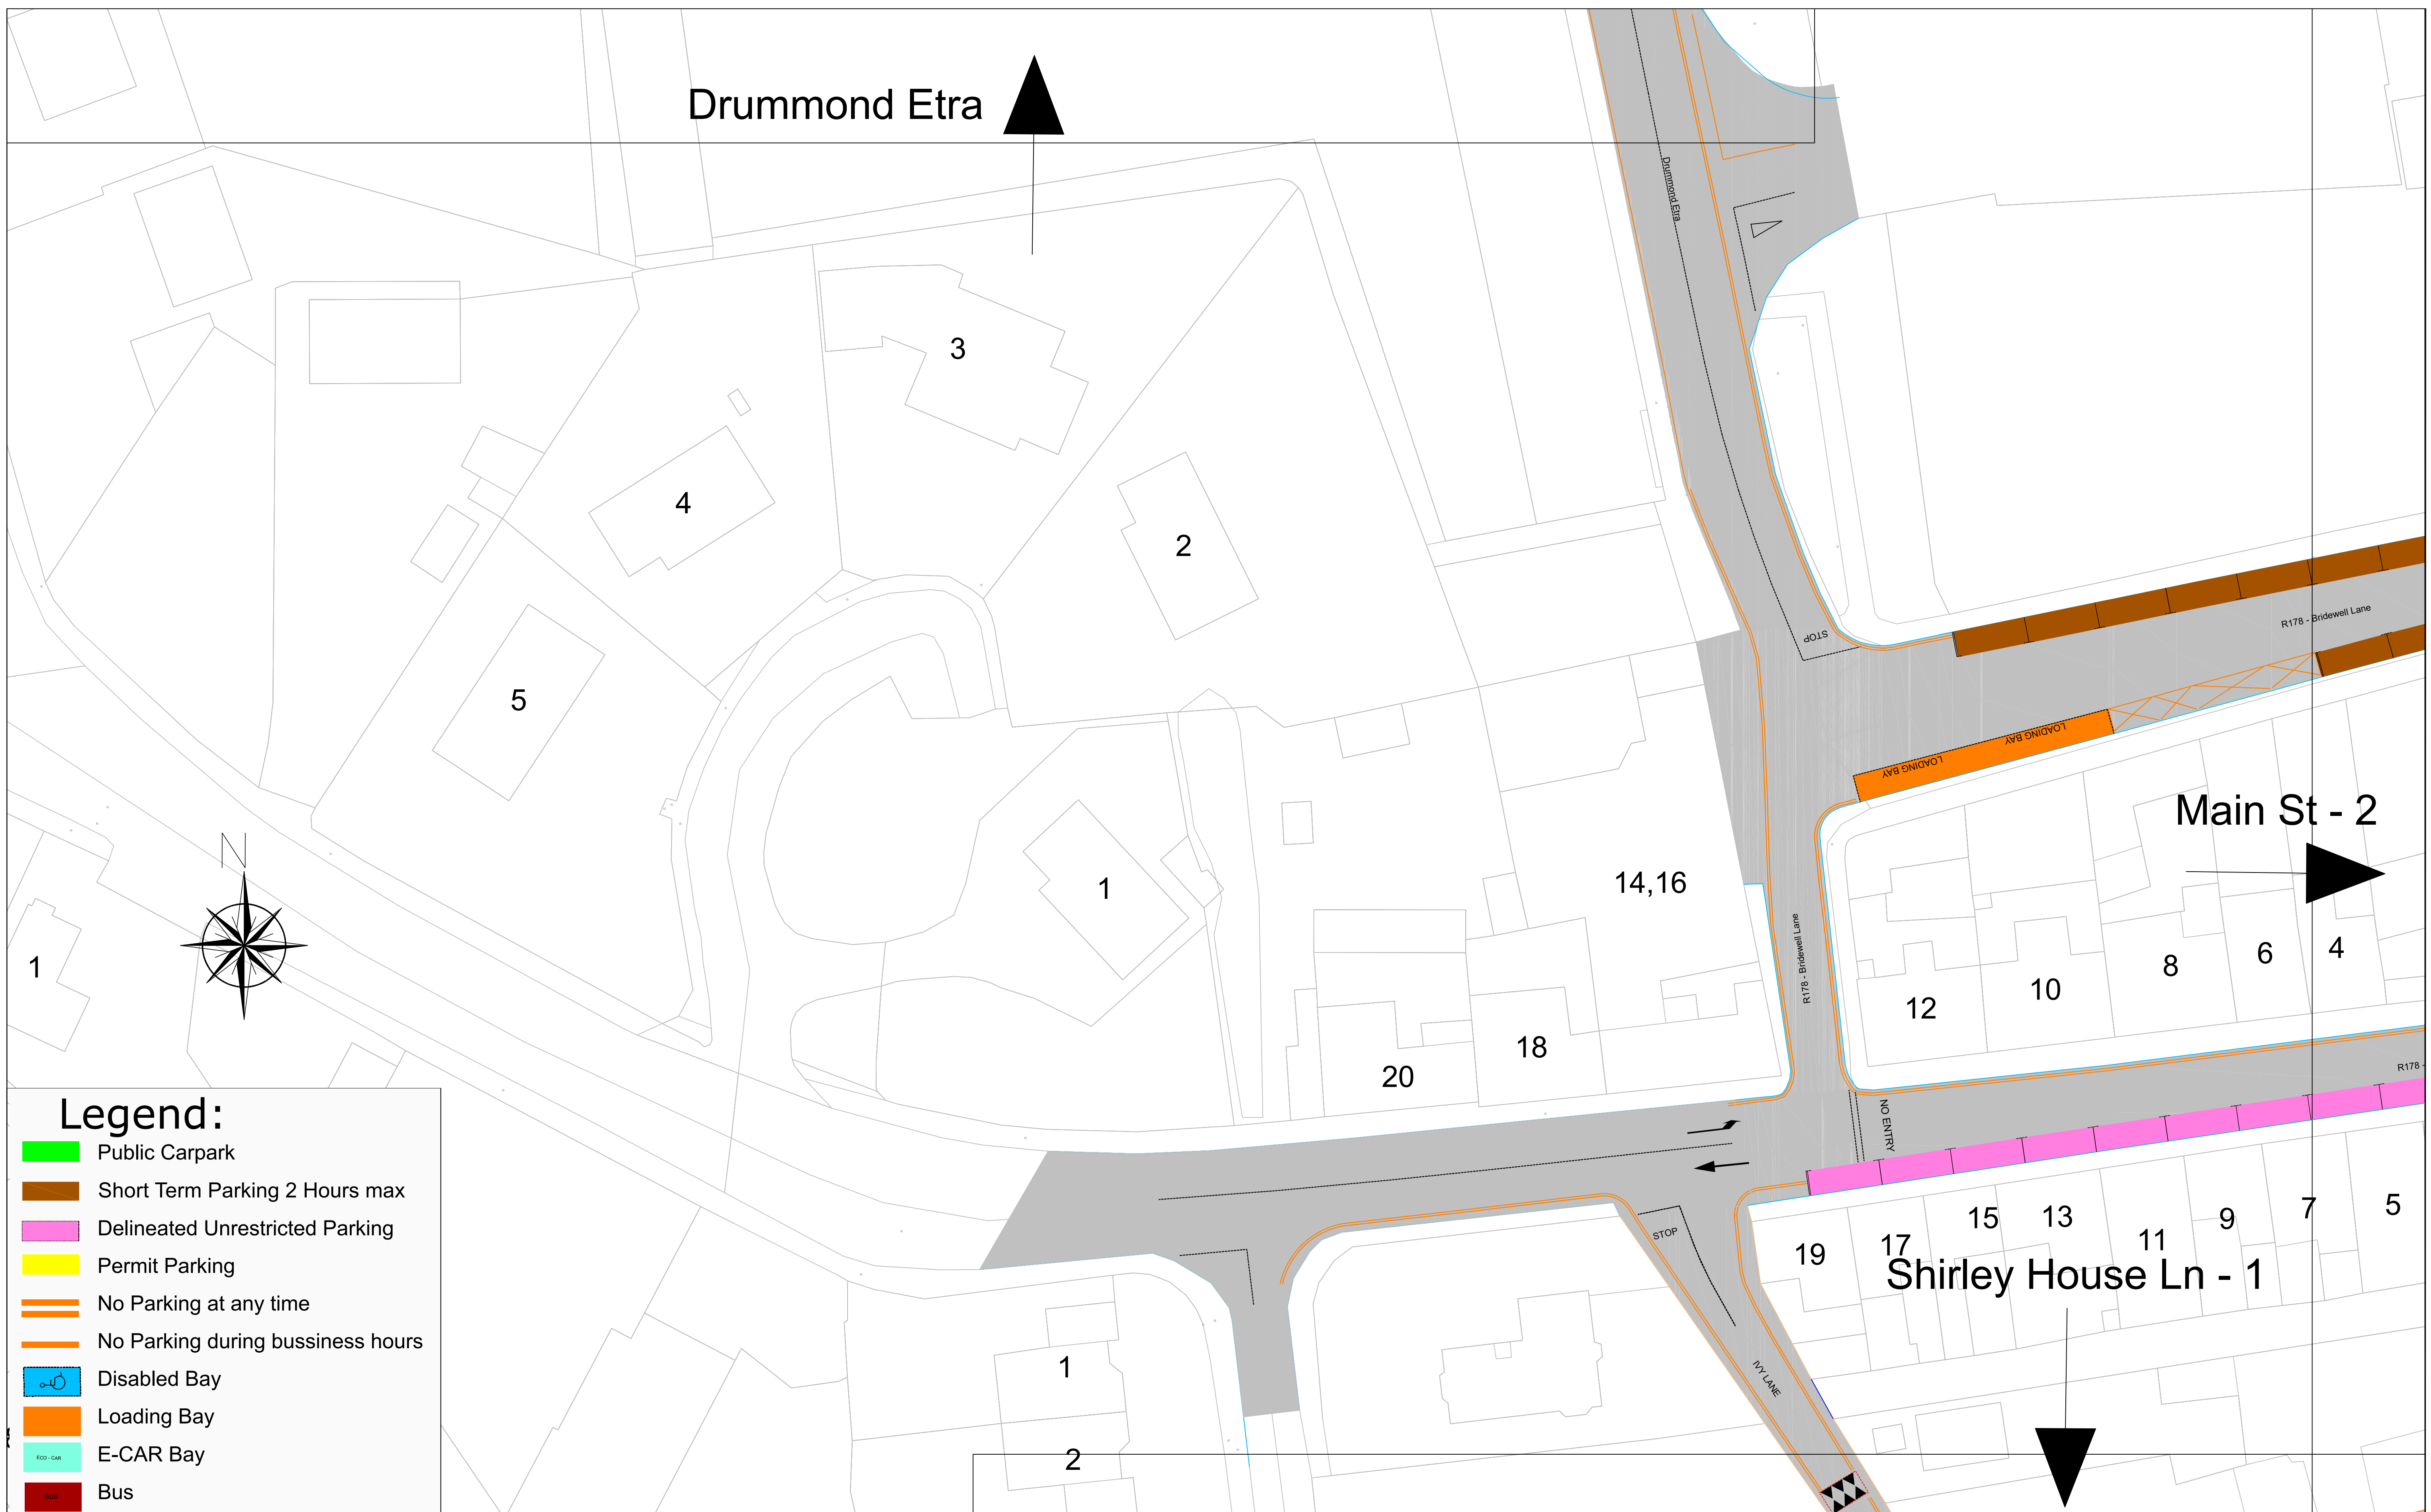

Drummond Etra

Legend:

- Public Carpark
- Short Term Parking 2 Hours max
- Delineated Unrestricted Parking
- Permit Parking
- No Parking at any time
- No Parking during bussiness hours
- Disabled Bay
- Loading Bay
- E-CAR Bay
- Bus

Title	Bridewell Ln & Parnell St
DWG No	CMX-PCS-022

Project	Parking Control Scheme 2021
----------------	-----------------------------