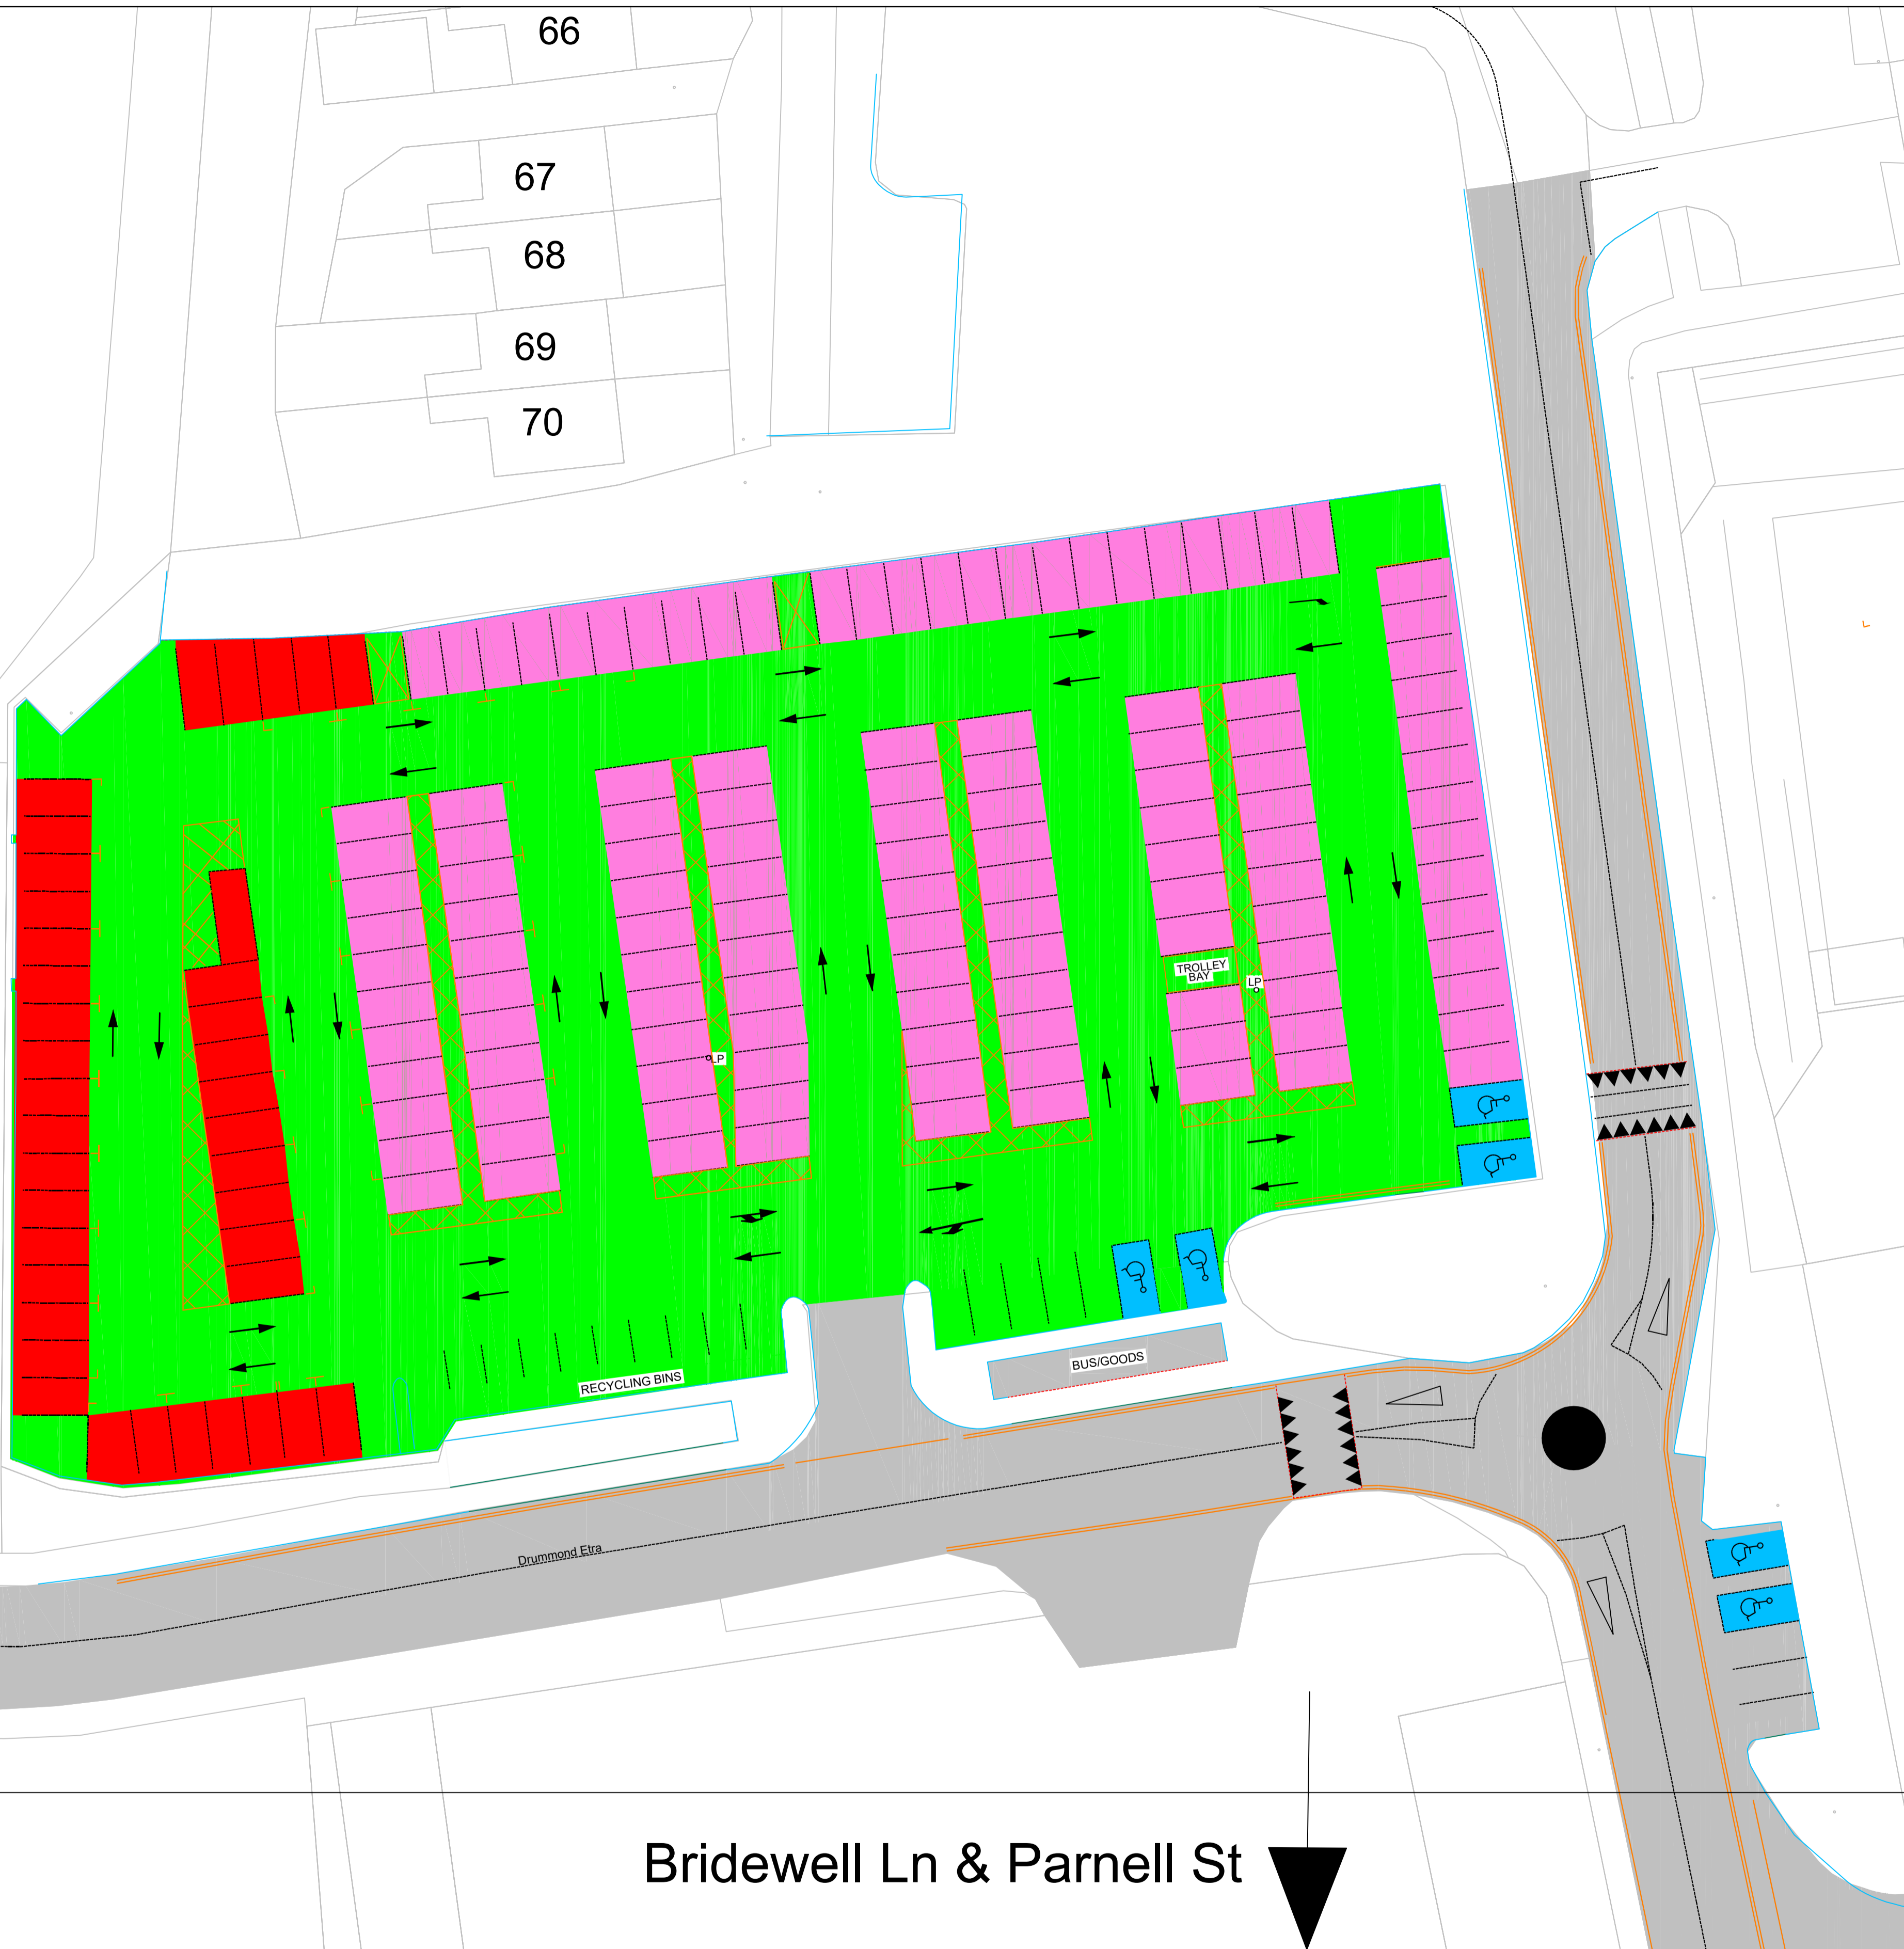

Legend:

- Public Carpark
- Short Term Parking 2 Hours max
- Delineated Unrestricted Parking
- Permit Parking
- No Parking at any time
- No Parking during bussiness hours
- Disabled Bay
- Loading Bay
- E-CAR Bay
- Bus

Main St - 2

Bridewell Ln & Parnell St

Municipal District of Carrickmacross -
Castleblayney,
Civic Offices,
Convent Lands,
Ardee Rd,
Carrickmacross,
Co. Monaghan
TEL: 042 9661236

DOS	Paul Clifford	
Designed		Date
Drawn	PMB	Sept 2021
Surveyed		Scales
Checked	DT	1:250 @A1
Dwg name		

Title	Drummond Etra
DWG No	CMX-PCS-023

Project	Parking Control Scheme 2021