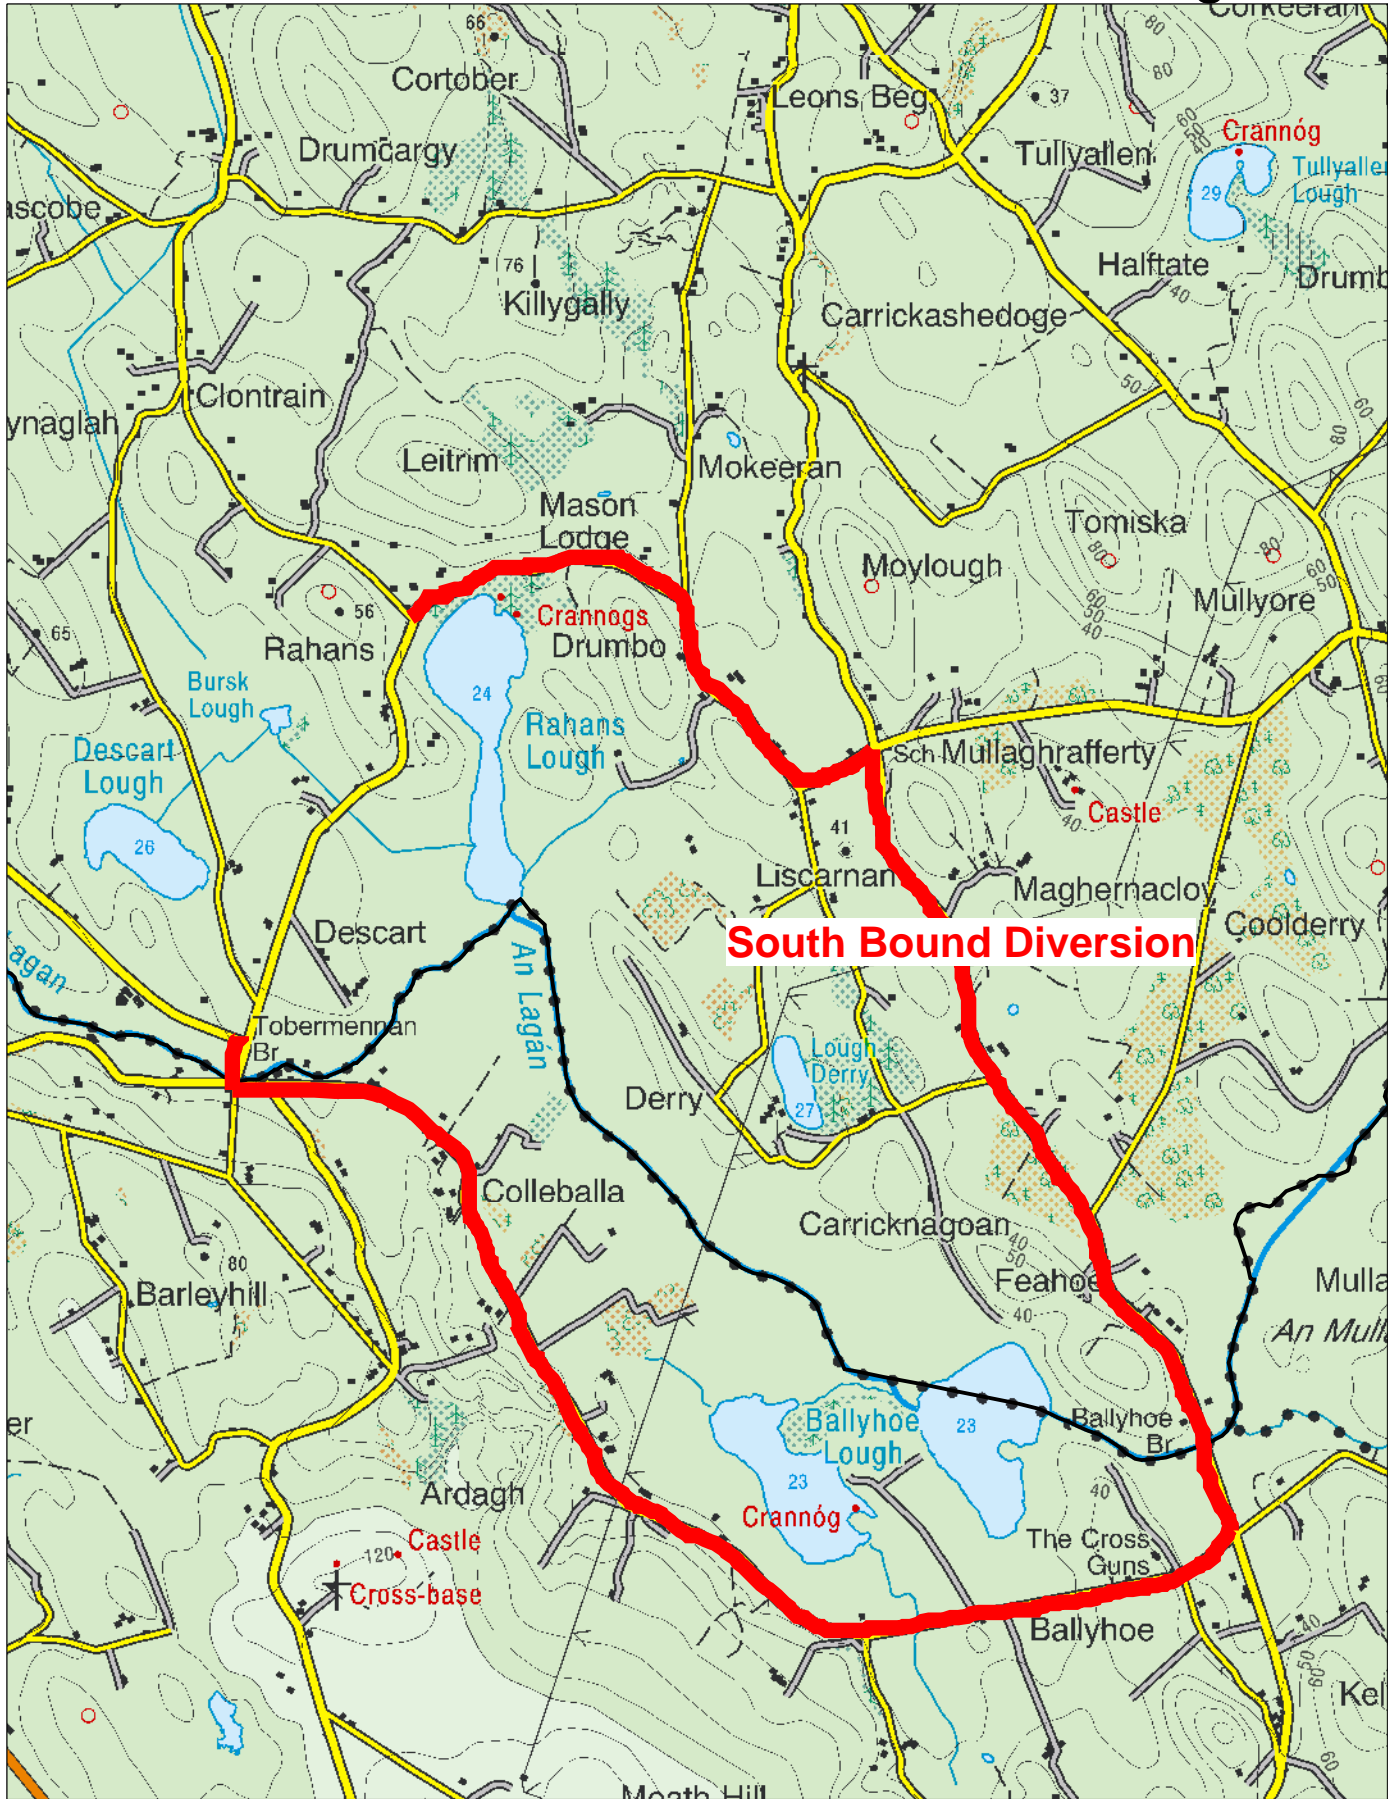

South bound diversion for Rahans Lough

Comhairle Chontae Mhuineacháin,
Oifigí Contae,
An Glenn,
Mhuineachán,
Gúthá 047 30500

Monaghan County Council,
County Offices,
The Glen, Monaghan
Phone: 047 30500
Fax: 047 82739

Comhairle Contae Ibhuneacháin
Monaghan County Council

Project:

© Ordnance Survey Ireland. All rights reserved.
Licence number 2010/03 CCMA/Monaghan County Council.

Drawn By:	PMB
Survey By:	
Date:	01:02:22
Scale:	1:25000