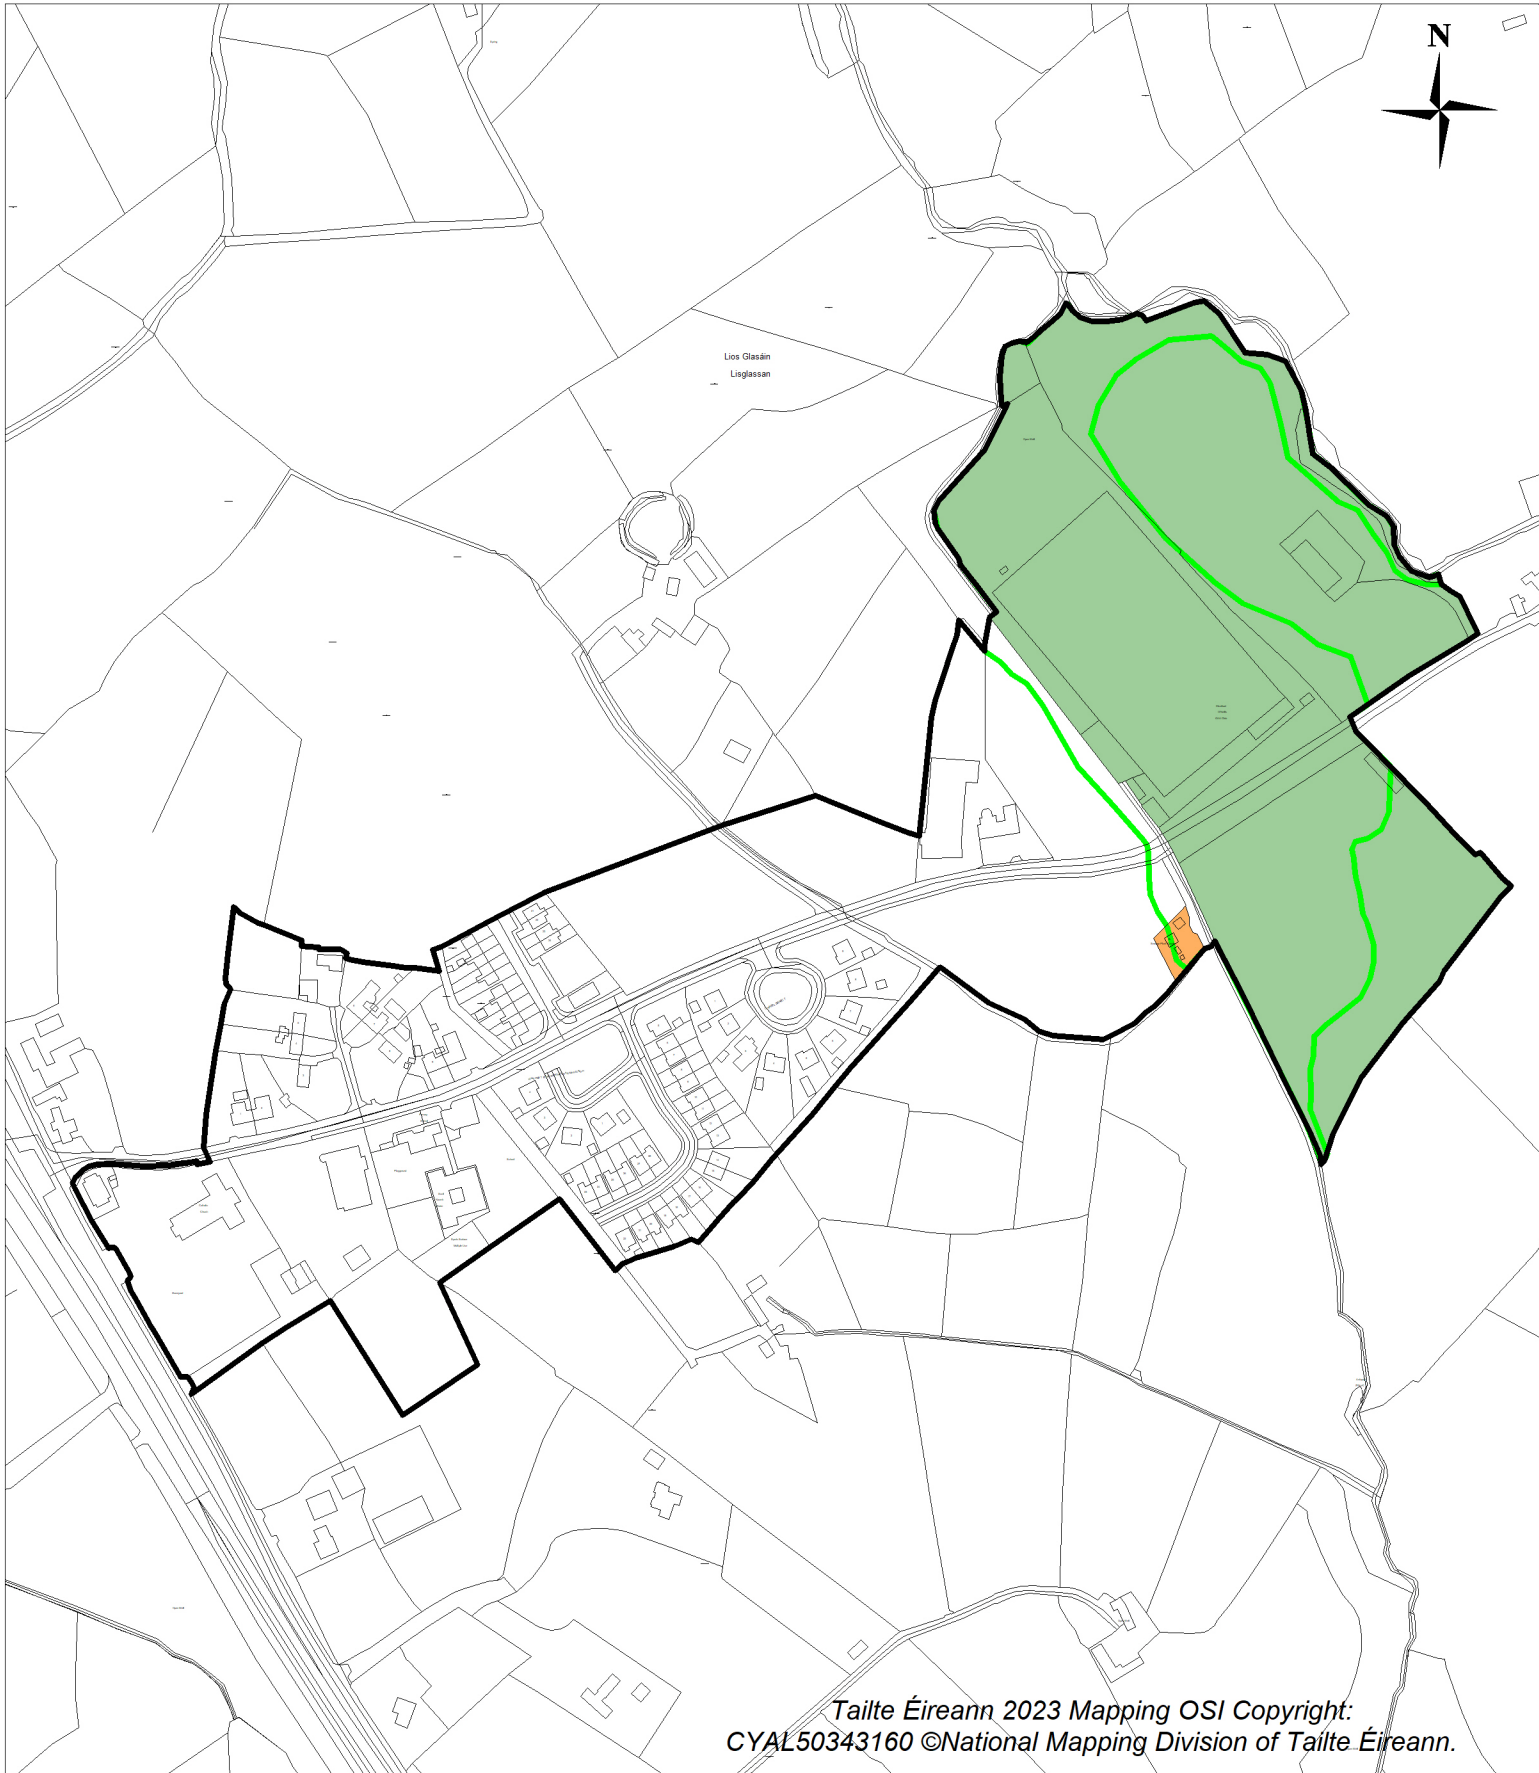

Clontibret North

Draft Monaghan County
Development Plan 2025 - 2031

Tailte Éireann 2023 Mapping OSI Copyright:
CYAL50343160 ©National Mapping Division of Tailte Éireann.

Proposed Development
Limit

Sewerage Treatment Works

Landscape Protection/Conservation

Recreation/Amenity

Flood Risk Area